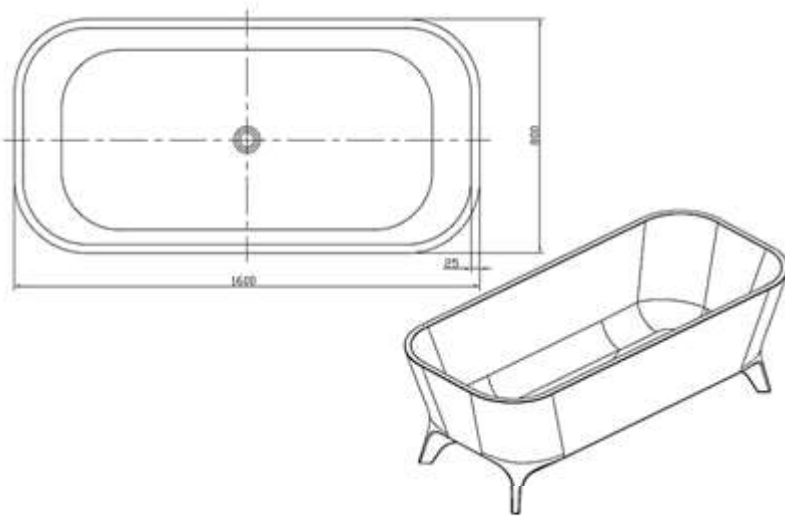

**Features:**

- Freestanding Bath
- Smooth matt white finish (gloss by custom order)
- Italian Design & Engineering
- Solid Material
- Suits 40mm waste
- Scratch and Stain resistance
- Repairable Material
- Australian Standard (SAI)  
AS/NZS 3718:2003

## RAYNA

**Specifications:**

- Crate size:  
W 1700 x D 900 x H 800 mm
- Gross Weight: 234Kg

The last bastion of privacy, a space of peace and tranquility, your Bathroom. Enjoy the look and feel of our European Bathroom fittings and fixtures. Designed and made to the highest International standards.