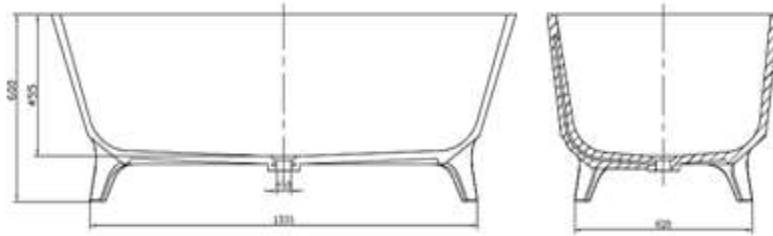

**Features:**

- Freestanding Bath
- Smooth matt white finish (gloss by custom order)
- Italian Design & Engineering
- Solid Material
- Suits 40mm waste
- Scratch and Stain resistance
- Repairable Material
- Australian Standard (SAI)  
AS/NZS 3718:2003

## RAYNA

**Specifications:**

- Crate size:  
W 1700 x D 900 x H 800 mm
- Gross Weight: 234Kg

The last bastion of privacy, a space of peace and tranquility, your Bathroom. Enjoy the look and feel of our European Bathroom fittings and fixtures. Designed and made to the highest International standards.