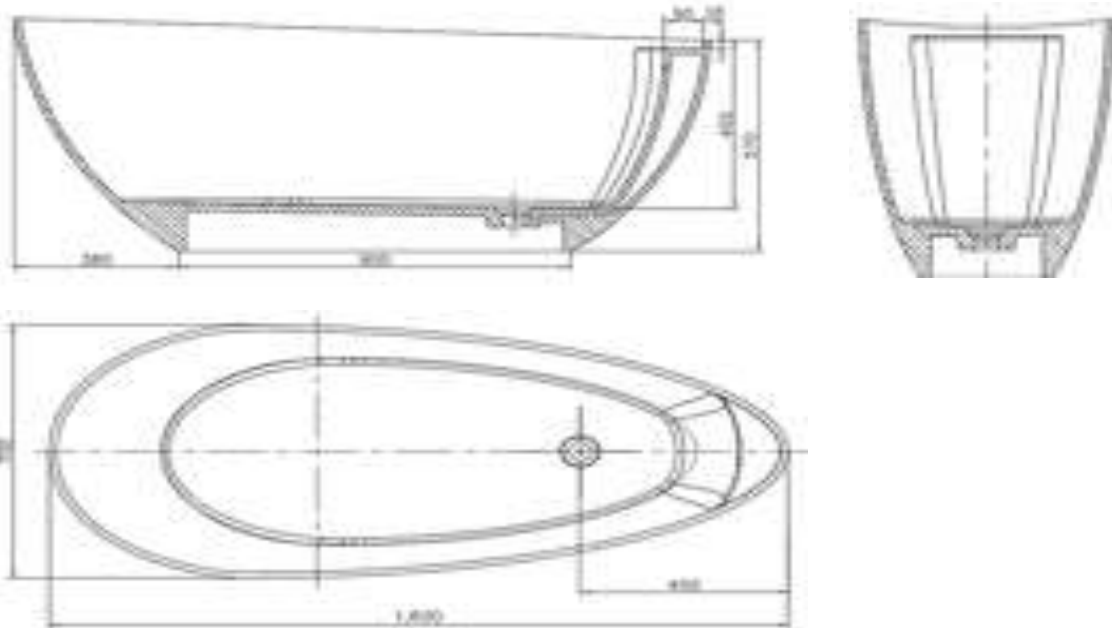

# moda

**Code:** C-153  
**Material:** Isostone - 70% Limestone Composite  
**Size:** W 1600 x D 700 x H 630 mm  
**Warranty:** 10 Years

## Features:

- Freestanding Bath
- Smooth matt white finish (gloss by custom order)
- Italian Design & Engineering
- Solid Material
- Suits 40mm waste
- Scratch and Stain resistance
- Repairable Material

## Specifications:

- Crate size:  
W 1700 x D 800 x H 830 mm
- Gross Weight: 219Kg

The last bastion of privacy, a space of peace and tranquility, your Bathroom. Enjoy the look and feel of our European Bathroom fittings and fixtures. Designed and made to the highest international standards.