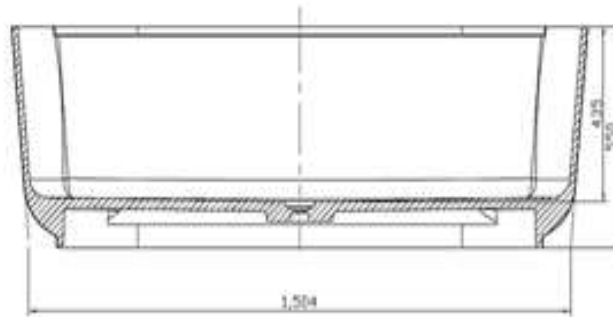

Features:

- Freestanding Bath
- Smooth matt white finish (gloss by custom order)
- Italian Design & Engineering
- Solid Material
- Suits 40mm waste
- Scratch and Stain resistance
- Repairable Material
- Australian Standard (SAI)
AS/NZS 3718:2003

PALOMA

Specifications:

- C rate size:
W 1700 x D 800 x H 750 mm
- Gross Weight: 198Kg

The last bastion of privacy, a space of peace and tranquility, your Bathroom. Enjoy the look and feel of our European Bathroom fittings and fixtures. Designed and made to the highest international standards.