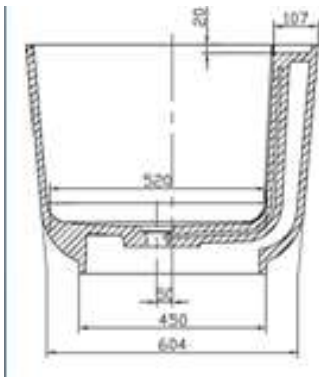

PALOMA

Specifications:

- C rate size:
W 1700 x D 800 x H 750 mm
- Gross Weight: 198Kg

The last bastion of privacy, a space of peace and tranquility, your Bathroom. Enjoy the look and feel of our European Bathroom fittings and fixtures. Designed and made to the highest international standards.