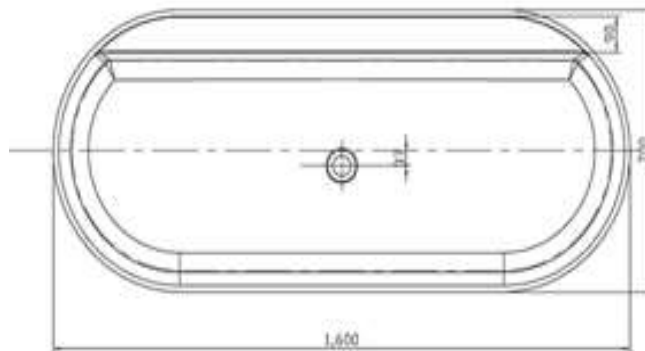

Features:

- Freestanding Bath
- Smooth matt white finish (gloss by custom order)
- Italian Design & Engineering
- Solid Material
- Suits 40mm waste
- Scratch and Stain resistance
- Repairable Material
- Australian Standard (SAI)
AS/NZS 3718:2003

PALOMA

Specifications:

- C rate size:
W 1700 x D 800 x H 750 mm
- Gross Weight: 198Kg

The last bastion of privacy, a space of peace and tranquility, your Bathroom. Enjoy the look and feel of our European Bathroom fittings and fixtures. Designed and made to the highest international standards.