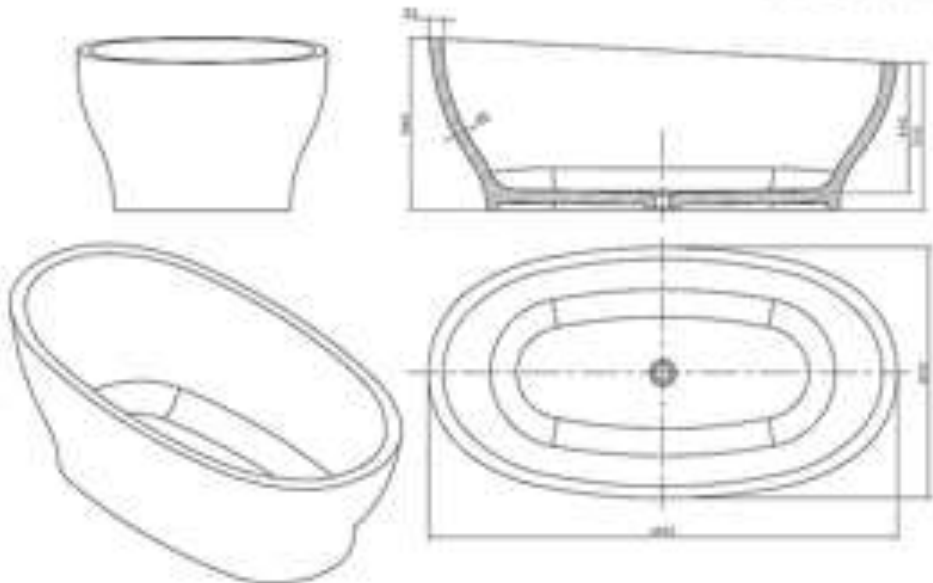

moda

Code: C-108

Material: Translucent 100% Resin

Size: W 1600 x D 850 x H 580 mm

Warranty: 10 Years

Features:

- Freestanding Bath
- Smooth Translucent Gloss Finish
- Italian Design & Engineering
- Solid Material
- Suits 40mm waste
- Australian Standard (SAI)
- AS/NZS 3718:2003

Specifications:

- Crate size:
W 1750 x D 900 x H 700 mm
- Gross Weight: 140Kg
- Volume: 250L

As part of MODA commitment to quality products. Information provided in this data sheet is representative of the actual product available at the time of printing. Due to our commitment to continuous product design and development, the designs and specifications depicted are subject to change without notice. Please confirm all particulars with your MODA sales consultant prior to purchase. Each product is covered by a limited warranty. Please see our website for full terms and conditions. This drawing remains the property of MODA and should not be copied or distributed without MODA consent. © 2010 All Dimensions are approximate in mm and are not to scale and can be changed without notice.