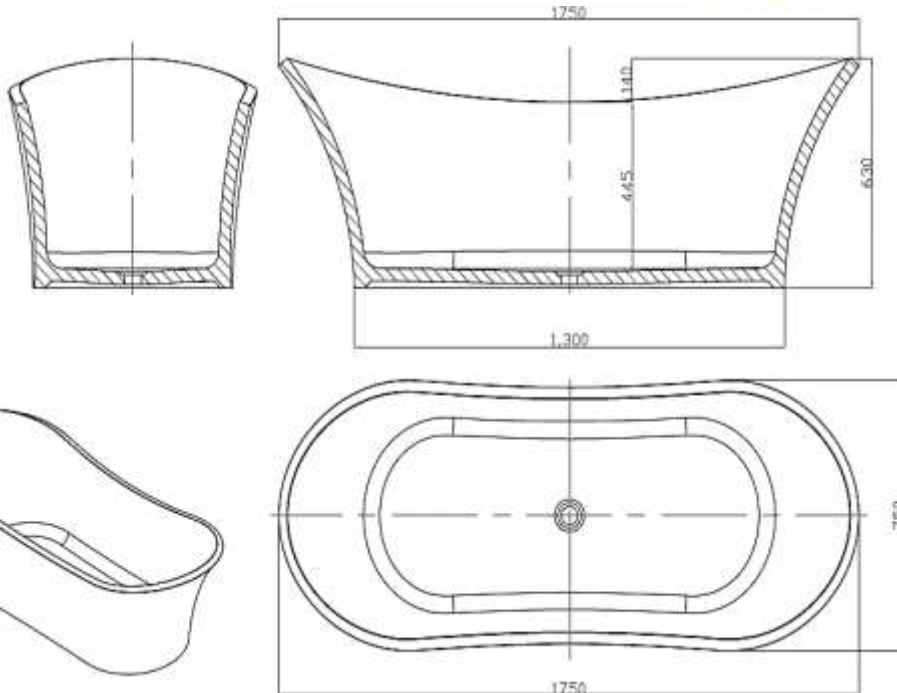

# moda

**Code:** C-103  
**Material:** Translucent 100% Resin  
**Size:** W 1750 x D 750 x H 630 mm  
**Warranty:** 10 Years

## Features:

- Freestanding Bath
- Smooth Translucent Gloss Finish
- Italian Design & Engineering
- Solid Material
- Suits 40mm waste
- Australian Standard (SAI)
- AS/NZS 3718:2003

## Specifications:

- Crate size:  
W 1900 x D 900 x H 700 mm
- Gross Weight: 145Kg
- Volume: 250L

The last bastion of privacy, a space of peace and tranquility, your Bathroom. Enjoy the look and feel of our European Bathroom fittings and fixtures. Designed and made to the highest international standards.