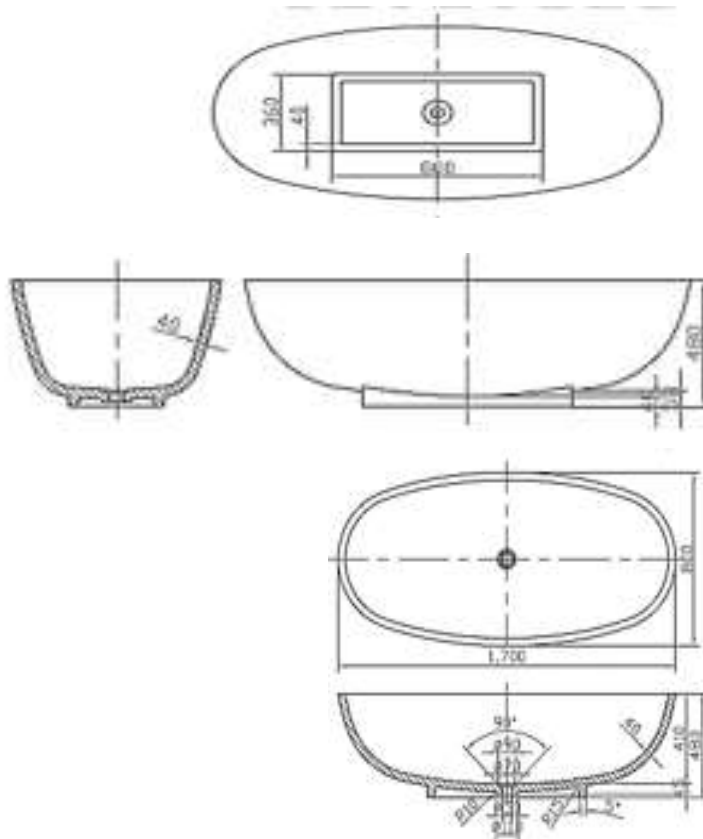

Code: C-102

Material: Translucent 100% Resin

Size: W 1700 x D 800 x H 480 mm

Warranty: 10 Years

Features:

- Freestanding Bath
- Smooth Translucent Gloss Finish
- Italian Design & Engineering
- Solid Material
- Suits 40mm waste
- Australian Standard (SAI)
- AS/NZS 3718:2003

Color Range

CARRIE

Specifications:

- Crate size:
W 1850 x D 950 x H 700 mm
- Gross Weight: 120Kg
- Volume : 230L

The last bastion of privacy, a space of peace and tranquility, your Bathroom. Enjoy the look and feel of our European Bathroom fittings and fixtures. Designed and made to the highest international standards.