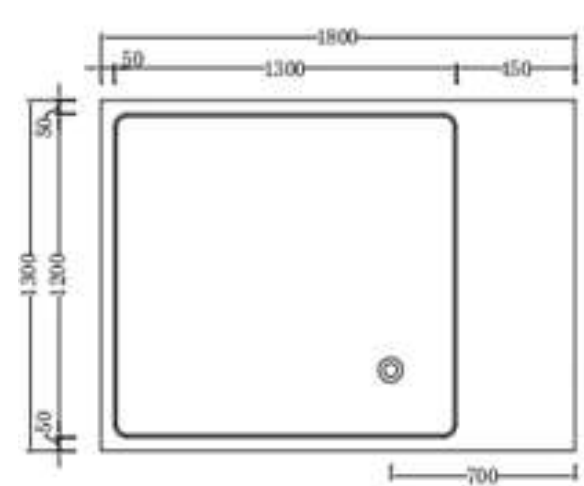

Code: B-207c

Material: Isostone - 70% Limestone Composite

Size: W 1800 x D 1300 x H 650 mm

Warranty: 10 Years

ROMY

Features:

- Freestanding Bath
- Smooth matt white finish (gloss by custom order)
- Italian Design & Engineering
- Solid Material (**All White only**)
- Suits 40mm waste
- Scratch and Stain resistance
- Repairable Material
- Australian Standard (SAI) AS/NZS 3718:2003

Specifications:

- Crate size:
W 1930 x D 1430 x H 860 mm
- Gross Weight: 330Kg

The last bastion of privacy, a space of peace and tranquility, your Bathroom. Enjoy the look and feel of our European Bathroom fittings and fixtures. Designed and made to the highest International standards.