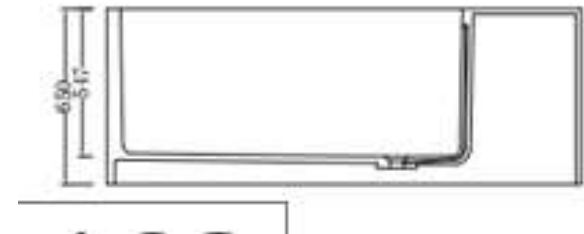

Code: B-207c

Material: Isostone - 70% Limestone Composite

Size: W 1800 x D 1300 x H 650 mm

Warranty: 10 Years

ROMY

Features:

- Freestanding Bath
- Smooth matt white finish (gloss by custom order)
- Italian Design & Engineering
- Solid Material (**All White only**)
- Suits 40mm waste
- Scratch and Stain resistance
- Repairable Material
- Australian Standard (SAI) AS/NZS 3718:2003

Specifications:

- Crate size:
W 1930 x D 1430 x H 860 mm
- Gross Weight: 330Kg

The last bastion of privacy, a space of peace and tranquility, your Bathroom. Enjoy the look and feel of our European Bathroom fittings and fixtures. Designed and made to the highest International standards.