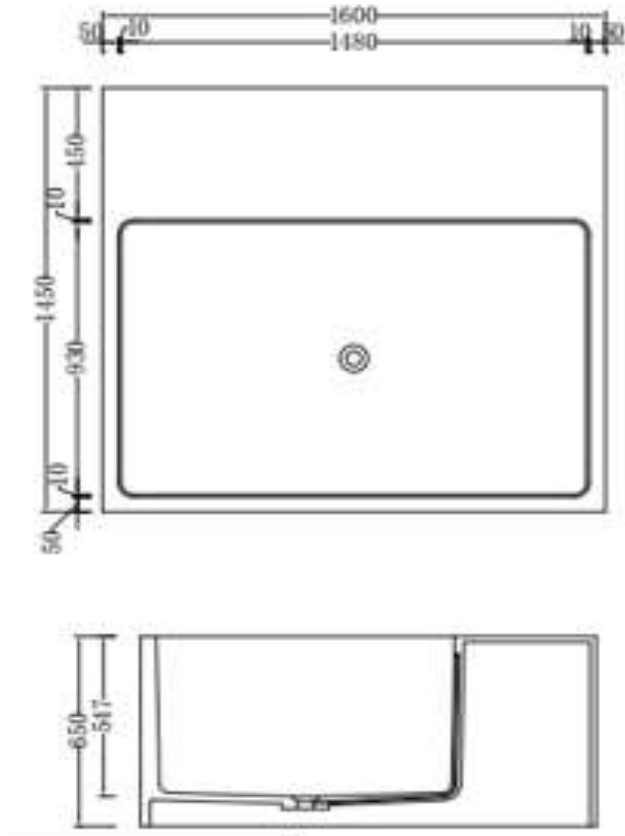

moda

Code: B-207b

Material: Isostone - 70% Limestone Composite

Size: W 1600 x D 1450 x H 650 mm

Warranty: 10 Years

ROMY

Features:

- Freestanding Bath
- Smooth matt white finish (gloss by custom order)
- Italian Design & Engineering
- Solid Material (**All White only**)
- Suits 40mm waste
- Scratch and Stain resistance
- Repairable Material
- Australian Standard (SAI) AS/NZS 3718:2003

Specifications:

- Crate size: W 1730 x D 1580 x H 860 mm
- Gross Weight: 280Kg

The last bastion of privacy, a space of peace and tranquility, your Bathroom. Enjoy the look and feel of our European Bathroom fittings and fixtures. Designed and made to the highest international standards.

As part of MODA commitment to quality products. Information provided in this data sheet is representative of the actual product available at the time of printing. Due to our commitment to continuous product design and development, the designs and specifications depicted are subject to change without notice. Please confirm all particulars with your MODA sales consultant prior to purchase. Each product is covered by a limited warranty. Please see our website for full terms and conditions. This drawing remains the property of MODA and should not be copied or distributed without MODA consent. © 2010 All Dimensions are approximate in mm and are not to scale and can be changed without notice.