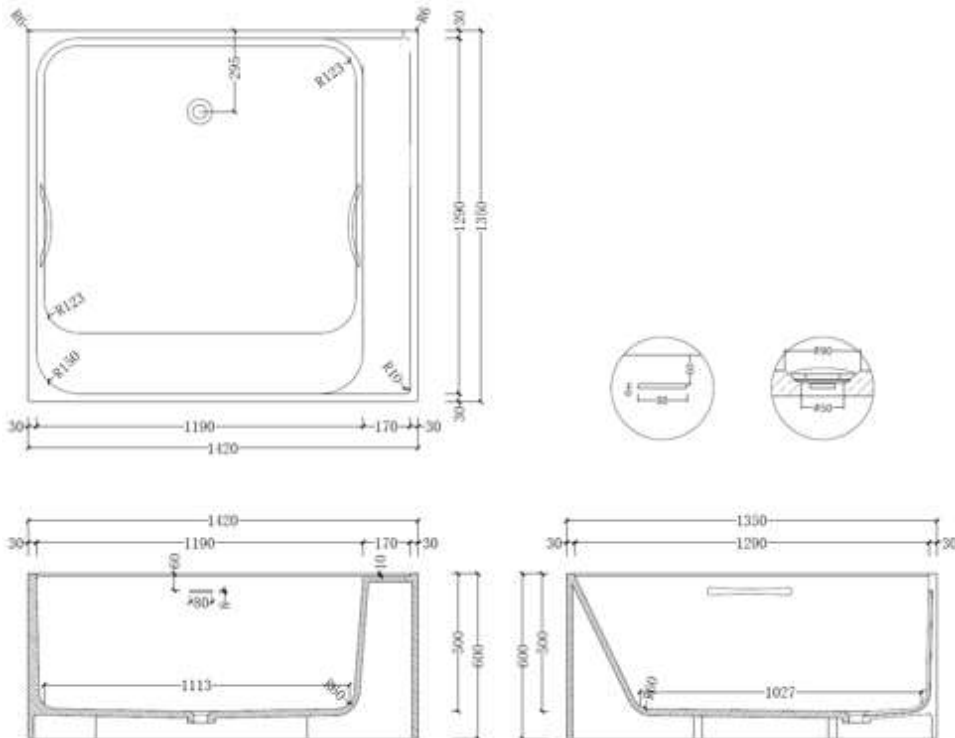

Code: B-207a

Material: Limestone - 70% Limestone Composite

Size: W 1420 x D 1350 x H 600 mm

Warranty: 10 Years

Features:

- Freestanding Bath
- Smooth matt white finish (gloss by custom order)
- Italian Design & Engineering
- Solid Material (**All White only**)
- Suits 40mm waste
- Scratch and Stain resistance
- Repairable Material
- Australian Standard (SAI) AS/NZS 3718:2003

Specifications:

- C rate size: W 1550 x D 1480 x H 810 mm
- Gross Weight: 235Kg

As part of MODA commitment to quality products. Information provided in this data sheet is representative of the actual product available at the time of printing. Due to our commitment to continuous product design and development, the designs and specifications depicted are subject to change without notice. Please confirm all particulars with your MODA sales consultant prior to purchase. Each product is covered by a limited warranty. Please see our website for full terms and conditions. This drawing remains the property of MODA and should not be copied or distributed without MODA consent. © 2010 All Dimensions are approximate in mm and are not to scale and can be changed without notice.