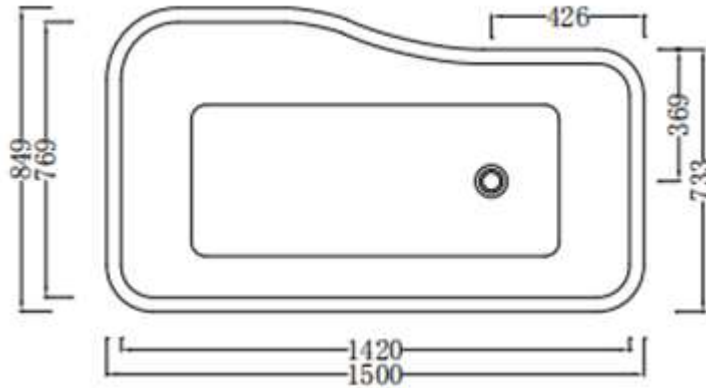

**Features:**

- Freestanding Bath
- Smooth matt white finish (gloss by custom order)
- Italian Design & Engineering
- Solid Material (**All White only**)
- Suits 40mm waste
- Scratch and Stain resistance
- Repairable Material
- Australian Standard (SAI)
- AS/NZS 3718:2003

## MATHILDE

**Specifications:**

- Crate size:  
W 1630 x D 979 x H 760 mm
- Gross Weight: 184kg

The last bastion of privacy, a space of peace and tranquility, your Bathroom. Enjoy the look and feel of our European Bathroom fittings and fixtures. Designed and made to the highest international standards.