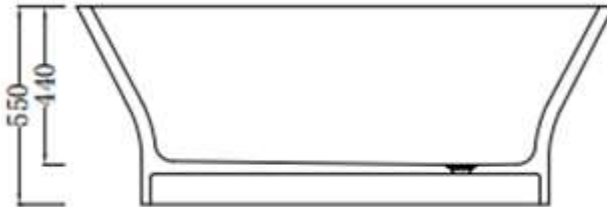

**Features:**

- Freestanding Bath
- Smooth matt white finish (gloss by custom order)
- Italian Design & Engineering
- Solid Material (**All White only**)
- Suits 40mm waste
- Scratch and Stain resistance
- Repairable Material
- Australian Standard (SAI)
- AS/NZS 3718:2003

## MATHILDE

**Specifications:**

- Crate size:  
W 1630 x D 979 x H 760 mm
- Gross Weight: 184kg

The last bastion of privacy, a space of peace and tranquility, your Bathroom. Enjoy the look and feel of our European Bathroom fittings and fixtures. Designed and made to the highest international standards.