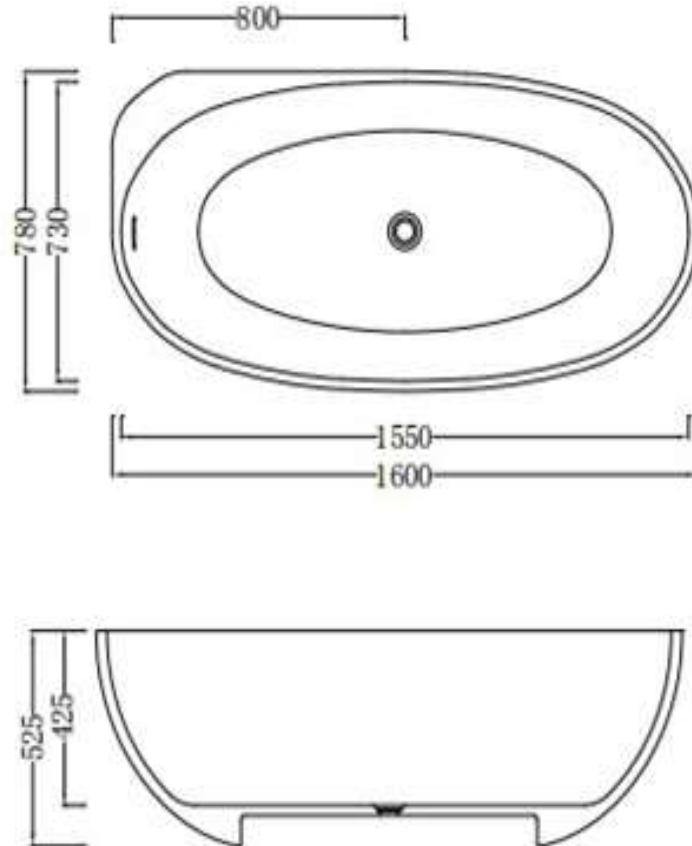

**Code:** B-205  
**Material:** Limestone - 70% Limestone Composite  
**Size:** W 1600 x D 780 x H 525 mm  
**Warranty:** 10 Years

**Features:**

- Freestanding Bath
- Smooth matt white finish (gloss by custom order)
- Italian Design & Engineering
- Solid Material (**All White only**)
- Suits 40mm waste
- Scratch and Stain resistance
- Repairable Material
- Australian Standard (SAI)  
AS/NZS 3718:2003

## MARGAUX

**Specifications:**

- Crate size:  
W 1730 x D 910 x H 735 mm
- Gross Weight: 206Kg

The last bastion of privacy, a space of peace and tranquility, your Bathroom. Enjoy the look and feel of our European Bathroom fittings and fixtures. Designed and made to the highest International standards.