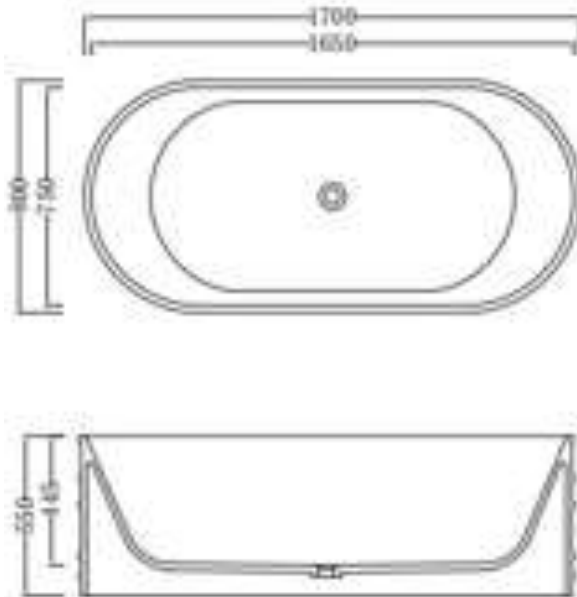

moda

Code: B-204

Material: Isostone - 70% Limestone Composite

Size: W 1700 x D 800 x H 550 mm

Warranty: 10 Years

Features:

- Freestanding Bath
- Smooth matt white finish (gloss by custom order)
- Italian Design & Engineering
- Solid Material (**All White only**)
- Suits 40mm waste
- Scratch and Stain resistance
- Repairable Material
- Australian Standard (SAI) AS/NZS 3718:2003

JOSEPHINE

Specifications:

- Crate size:
W 1830 x D 930 x H 760 mm
- Gross Weight: 242Kg

The last bastion of privacy, a space of peace and tranquility, your Bathroom. Enjoy the look and feel of our European Bathroom fittings and fixtures. Designed and made to the highest international standards.

As part of MODA commitment to quality products. Information provided in this data sheet is representative of the actual product available at the time of printing. Due to our commitment to continuous product design and development, the designs and specifications depicted are subject to change without notice. Please confirm all particulars with your MODA sales consultant prior to purchase. Each product is covered by a limited warranty. Please see our website for full terms and conditions. This drawing remains the property of MODA and should not be copied or distributed without MODA consent. © 2010 All Dimensions are approximate in mm and are not to scale and can be changed without notice.