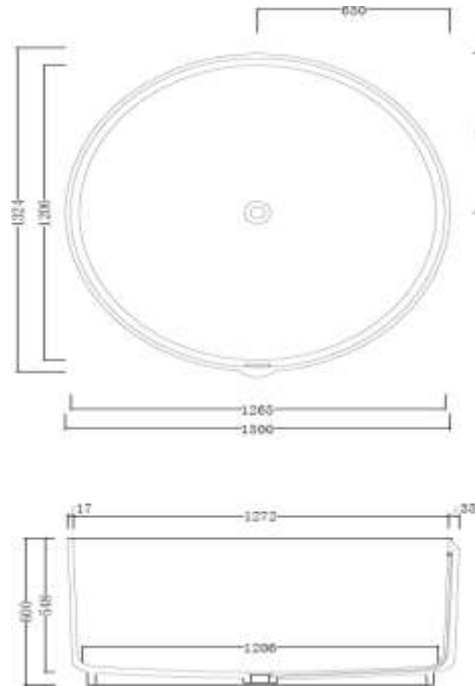

Code: B-199

Material: Isostone - 70% Limestone Composite

Size: W 1300 x D 1324 x H 600 mm

Warranty: 10 Years

Features:

- -Freestanding Bath
- -Smooth matt white finish (gloss by custom order)
- -Italian Design & Engineering
- -Solid Material (**All White only**)
- -Suits 40mm waste
- -Scratch and Stain resistance
- -Repairable Material
- -Australian Standard (SAI) AS/NZS 3718:2003