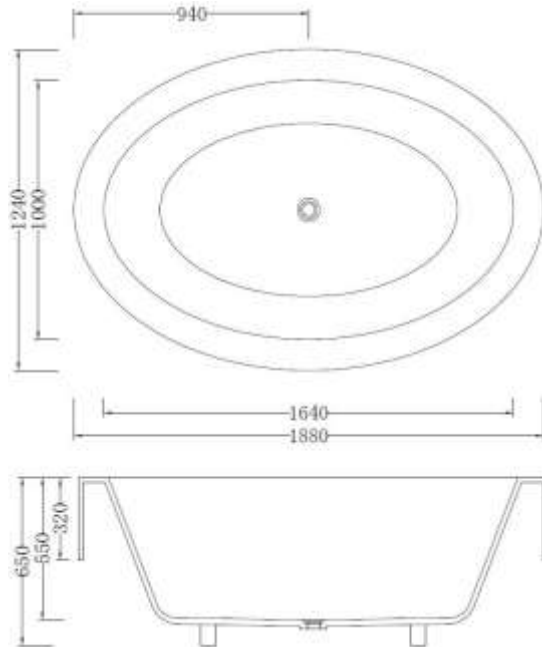

moda

Code: B-196

Material: Isostone - 70% Limestone Composite

Size: W 1880 x D 1240 x H 650 mm

Warranty: 10 Years

Features:

- Freestanding Bath
- Smooth matt white finish (gloss by custom order)
- Italian Design & Engineering
- Solid Material (**All White only**)
- Suits 40mm waste
- Scratch and Stain resistance
- Repairable Material
- Australian Standard (SAI) AS/NZS 3718:2003

JEANNE

Specifications:

- Crate size:
W 2010 x D 1370 x H 860
mm
- Gross Weight: 206Kg

The last bastion of privacy, a space of peace and tranquility, your Bathroom. Enjoy the look and feel of our European Bathroom fittings and fixtures. Designed and made to the highest international standards.