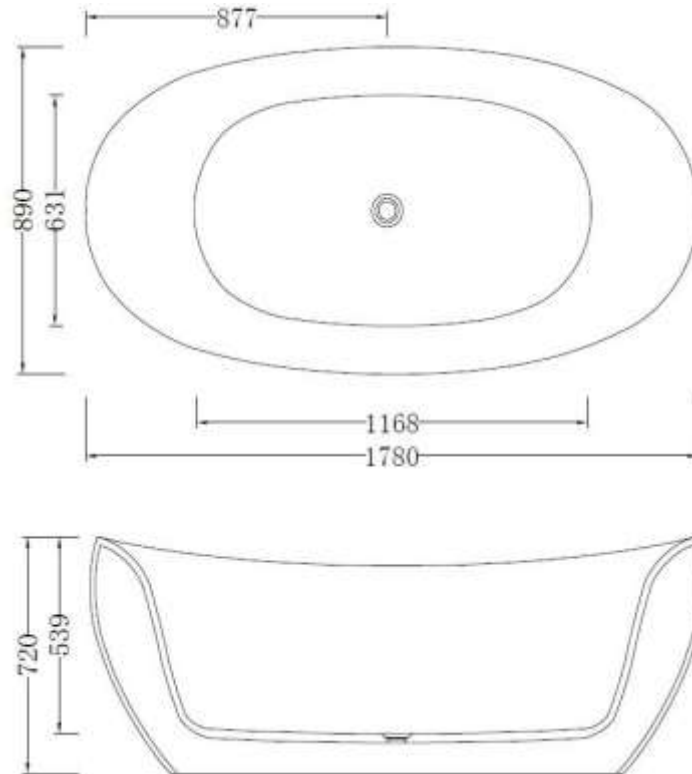

**Code:** B-194  
**Material:** Isostone - 70% Limestone Composite  
**Size:** W 1780 x D 890 x H 720 mm  
**Warranty:** 10 Years

**Features:**

- Freestanding Bath
- Smooth matt white finish (gloss by custom order)
- Italian Design & Engineering
- Solid Material (**All White only**)
- Suits 40mm waste
- Scratch and Stain resistance
- Repairable Material
- Australian Standard (SAI)  
AS/NZS 3718:2003

## LUNA

**Specifications:**

- Crate size:  
W 1941 x D 1020 x H 930 mm
- Gross Weight: 266.5Kg

The last bastion of privacy, a space of peace and tranquillity, your Bathroom. Enjoy the look and feel of our European Bathroom fittings and fixtures. Designed and made to the highest International standards.