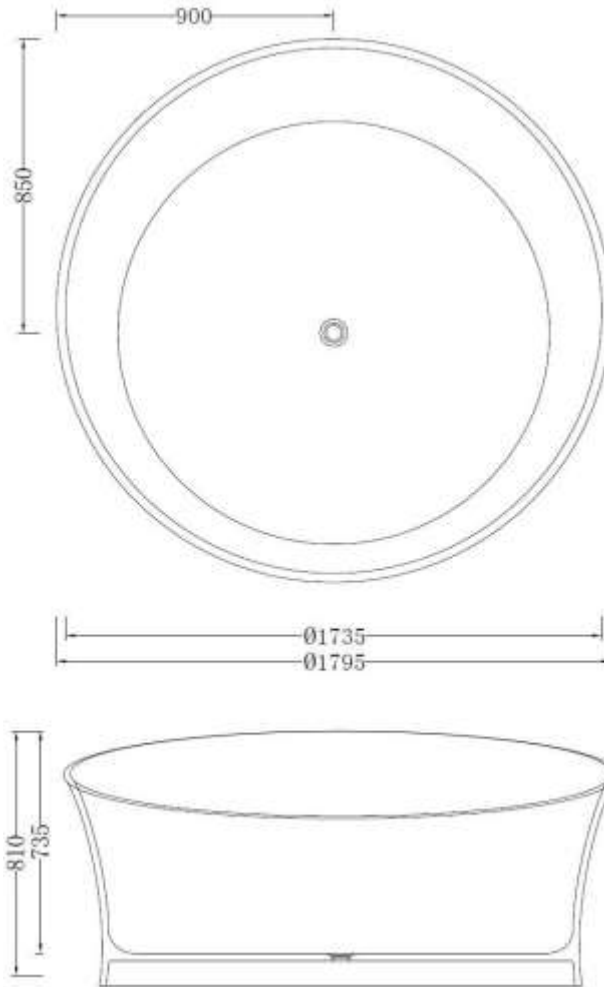

Code: B-187b

Material: Isostone - 70% Limestone Composite

Size: W 1795 x D 1795 x H 810 mm

Warranty: 10 Years

Features:

- Freestanding Bath
- Smooth matt white finish (gloss by custom order)
- Italian Design & Engineering
- Solid Material (**All White only**)
- Suits 40mm waste
- Scratch and Stain resistance
- Repairable Material
- Australian Standard (SAI) AS/NZS 3718:2003

LILY

Specifications:

- C rate size: W 1925 x D 1925 x H 1020 mm
- Gross Weight: 415Kg

The last bastion of privacy, a space of peace and tranquility, your Bathroom. Enjoy the look and feel of our European Bathroom fittings and fixtures. Designed and made to the highest International standards.