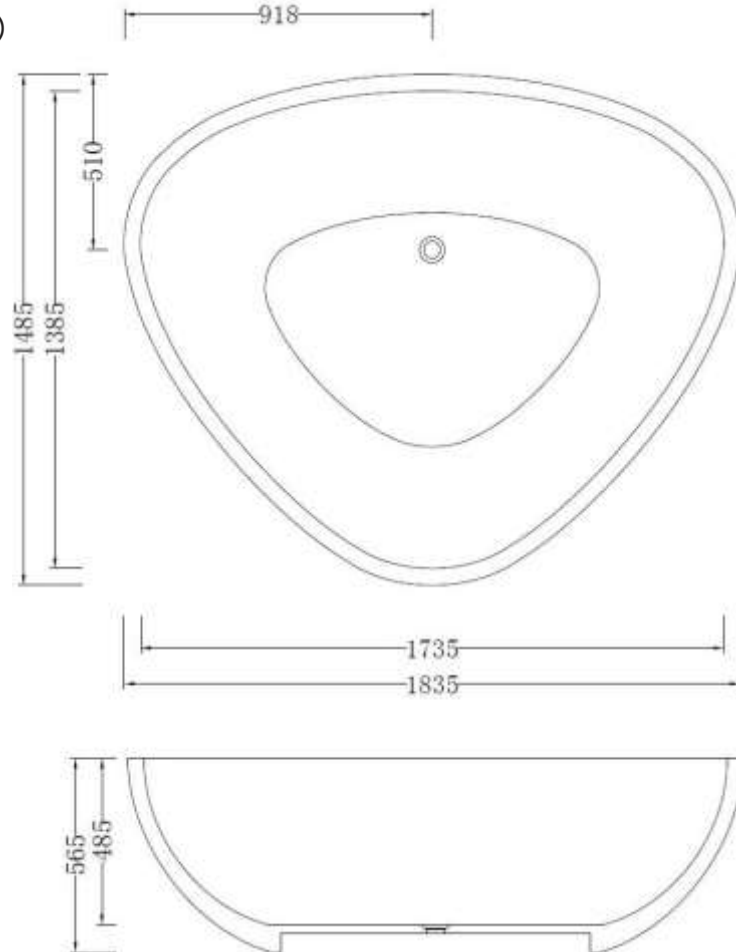

Code: B186d

Material: Isostone - 70% Limestone Composite

Size: W 1835 x D 1485 x H 565 mm

Warranty: 10 Years

Features:

- Freestanding Bath
- Smooth matt white finish (gloss by custom order)
- Italian Design & Engineering
- Solid Material (**All White only**)
- Suits 40mm waste
- Scratch and Stain resistance
- Repairable Material
- Australian Standard (SAI)
AS/NZS 3718:2003

MANON

Specifications:

- Crate size:
W 1965 x D 1615 x H 775mm
- Gross Weight: 287.4Kg

The last bastion of privacy, a space of peace and tranquility, your Bathroom. Enjoy the look and feel of our European Bathroom fittings and fixtures. Designed and made to the highest International standards.