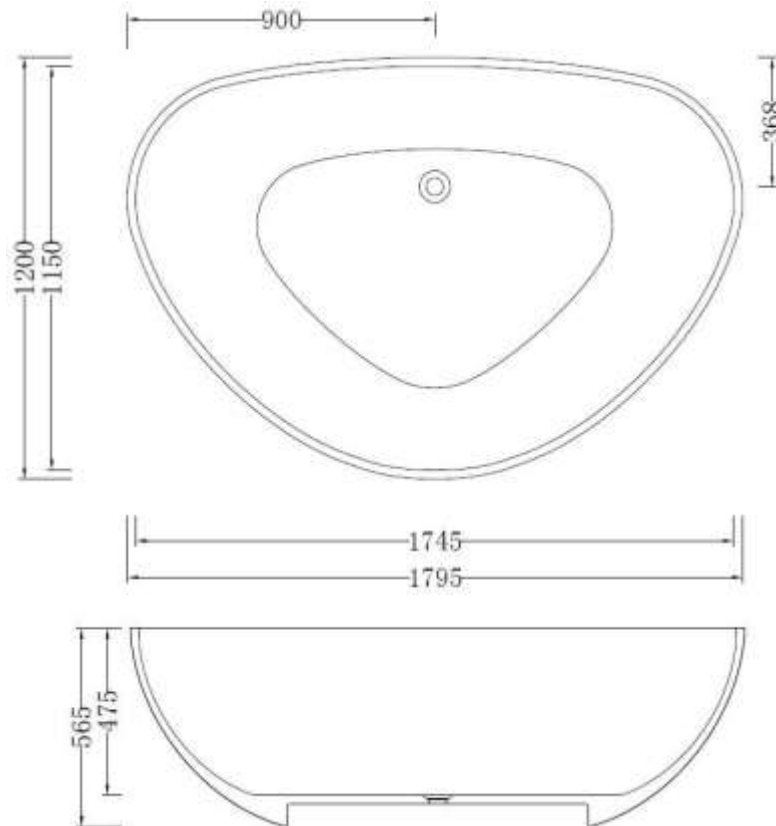

Code: B186c
Material: Isostone - 70% Limestone Composite
Size: W 1795 x D 1200 x H 565 mm
Warranty: 10 Years

Features:

- Freestanding Bath
- Smooth matt white finish (gloss by custom order)
- Italian Design & Engineering
- Solid Material (**All White only**)
- Suits 40mm waste
- Scratch and Stain resistance
- Repairable Material
- Australian Standard (SAI)
AS/NZS 3718:2003

MANON

Specifications:

- Crate size:
W 1925 x D 1330 x H 775mm
- Gross Weight: 198Kg

The last bastion of privacy, a space of peace and tranquility, your Bathroom. Enjoy the look and feel of our European Bathroom fittings and fixtures. Designed and made to the highest international standards.