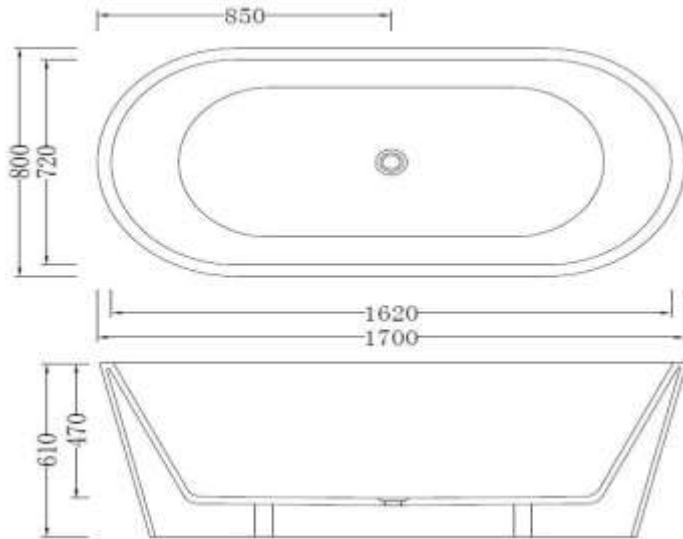

moda

Code: B-180a
Material: Isostone - 70% Limestone Composite
Size: W 1700 x D 800 x H 610 mm
Warranty: 10 Years

Features:

- Freestanding Bath
- Smooth matt white finish (gloss by custom order)
- Italian Design & Engineering
- Solid Material
- Suits 40mm waste
- Scratch and Stain resistance
- Repairable Material
- Australian Standard (SAI) AS/NZS 3718:2003

Specifications:

- Crate size:
W 1830 x D 930 x H 820 mm
- Gross Weight: 219.2Kg

www.modabathware.com

As part of MODA commitment to quality products. Information provided in this data sheet is representative of the actual product available at the time of printing. Due to our commitment to continuous product design and development, the designs and specifications depicted are subject to change without notice. Please confirm all particulars with your MODA sales consultant prior to purchase. Each product is covered by a limited warranty. Please see our website for full terms and conditions. This drawing remains the property of MODA and should not be copied or distributed without MODA consent. © 2010 All Dimensions are approximate in mm and are not to scale and can be changed without notice.