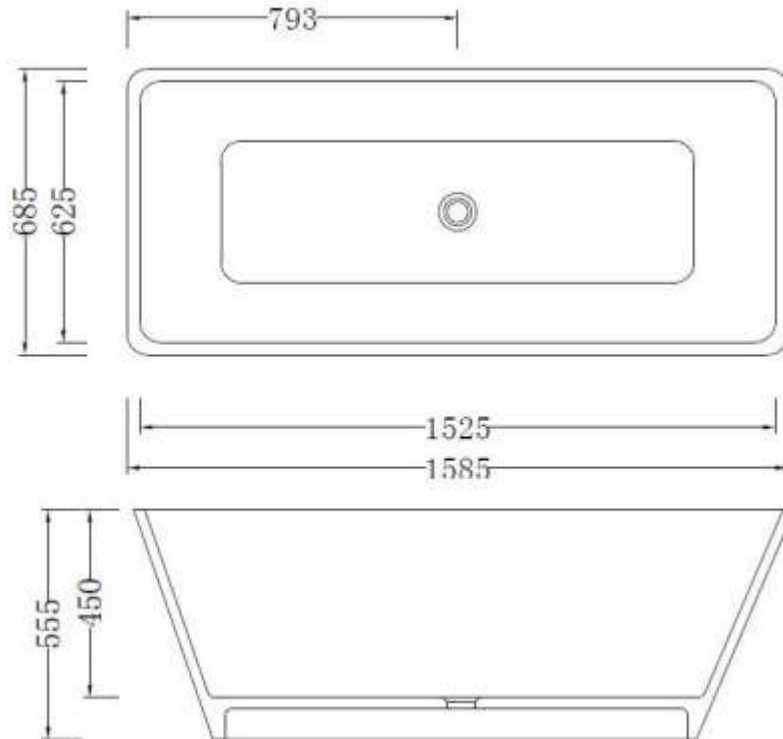

Code: B-169b

Material: Isostone - 70% Limestone Composite

Size: W 1585 x D 685 x H 555 mm

Warranty: 10 Years

Features:

- Freestanding Bath
- Smooth matt white finish (gloss by custom order)
- Italian Design & Engineering
- Solid Material
- Suits 40mm waste
- Scratch and Stain resistance
- Repairable Material
- Australian Standard (SAI)
AS/NZS 3718:2003

LOUISE

Specifications:

- Crate size:
W 1715 x D 815 x H 765 mm
- Gross Weight: 178.5Kg

The last bastion of privacy, a space of peace and tranquility, your Bathroom. Enjoy the look and feel of our European Bathroom fittings and fixtures. Designed and made to the highest international standards.