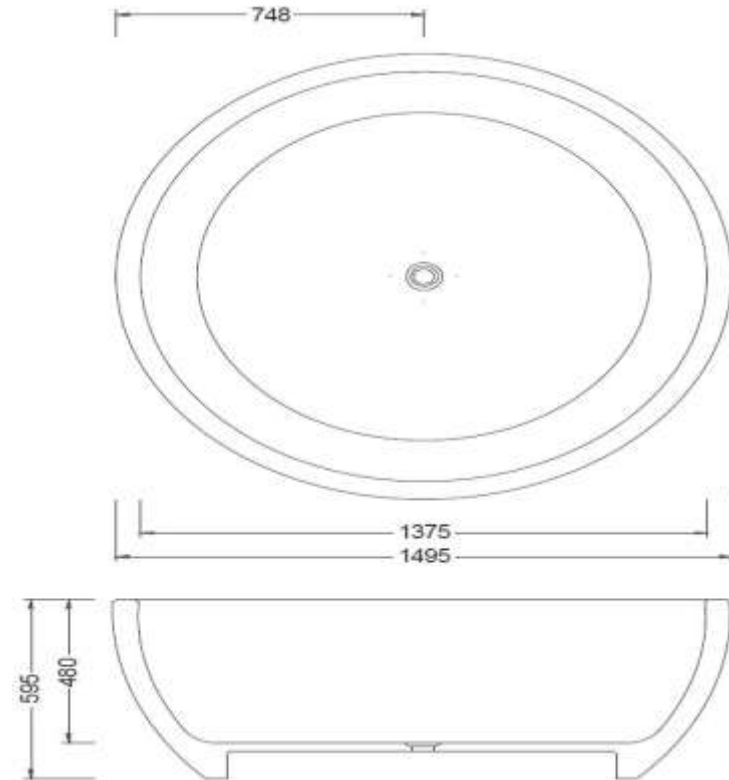

moda

Code: B-168b

Material: Isostone - 70% Limestone Composite

Size: W 1495 x D 1495 x H 595 mm, 40mm Thick

Warranty: 10 Years

VIOLETTE

Features:

- Freestanding Bath
- Smooth matt white finish (gloss by custom order)
- Italian Design & Engineering
- Solid Material
- Suits 40mm waste
- Scratch and Stain resistance
- Repairable Material
- Australian Standard (SAI) AS/NZS 3718:2003

Specifications:

- Crate size:
W 1625 x D 1625 x H 805 mm
- Gross Weight: 349Kg

The last bastion of privacy, a space of peace and tranquility, your Bathroom. Enjoy the look and feel of our European Bathroom fittings and fixtures. Designed and made to the highest international standards.

As part of MODA commitment to quality products. Information provided in this data sheet is representative of the actual product available at the time of printing. Due to our commitment to continuous product design and development, the designs and specifications depicted are subject to change without notice. Please confirm all particulars with your MODA sales consultant prior to purchase. Each product is covered by a limited warranty. Please see our website for full terms and conditions. This drawing remains the property of MODA and should not be copied or distributed without MODA consent. © 2010 All Dimensions are approximate in mm and are not to scale and can be changed without notice.