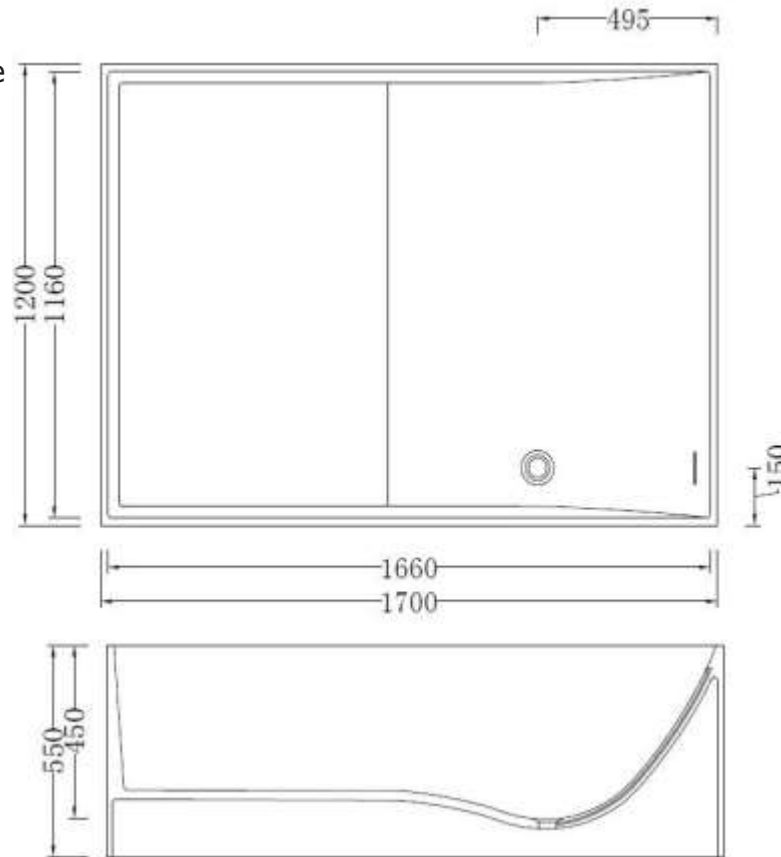

**Code:** B-167  
**Material:** Isostone - 70% Limestone Composite  
**Size:** W 1700 x D 1200 x H 550 mm  
**Warranty:** 10 Years

**Features:**

- Freestanding Bath
- Smooth matt white finish (gloss by custom order)
- Italian Design & Engineering
- Solid Material
- Suits 40mm waste
- Scratch and Stain resistance
- Repairable Material
- Australian Standard (SAI)  
AS/NZS 3718:2003

**ALMA**

**Specifications:**

- Crate size:  
W 1830 x D 1330 x H 760 mm
- Gross Weight: 330Kg

The last bastion of privacy, a space of peace and tranquility, your Bathroom. Enjoy the look and feel of our European Bathroom fittings and fixtures. Designed and made to the highest international standards.