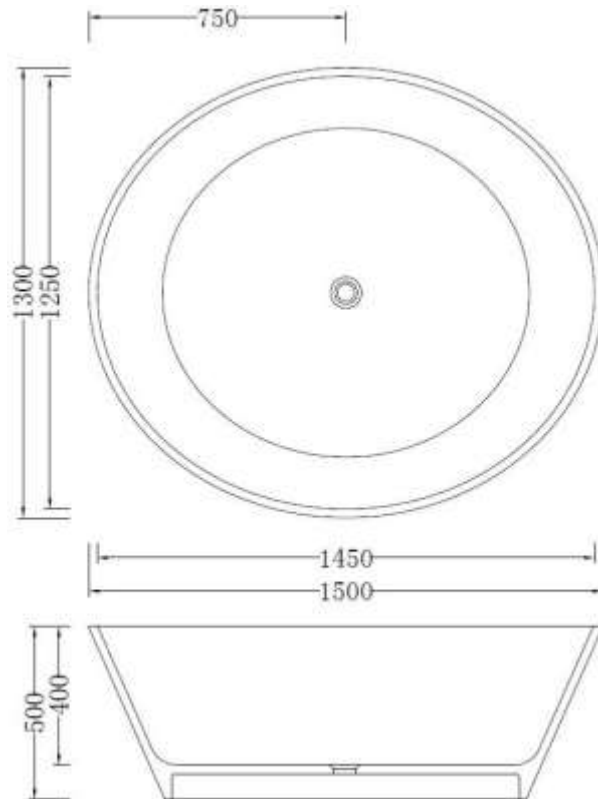

**Code:** B-164b

**Material:** Isostone - 70% Limestone Composite

**Size:** W 1500 x D 1300 x H 500 mm

**Warranty:** 10 Years

**Features:**

- Freestanding Bath
- Smooth matt white finish (gloss by custom order)
- Italian Design & Engineering
- Solid Material
- Suits 40mm waste
- Scratch and Stain resistance
- Repairable Material
- Australian Standard (SAI)  
AS/NZS 3718:2003

## MAYA

**Specifications:**

- Crate size:  
W 1630 x D 1430 x H 710 mm
- Gross Weight: 173Kg

The last bastion of privacy, a space of peace and tranquility, your Bathroom. Enjoy the look and feel of our European Bathroom fittings and fixtures. Designed and made to the highest international standards.