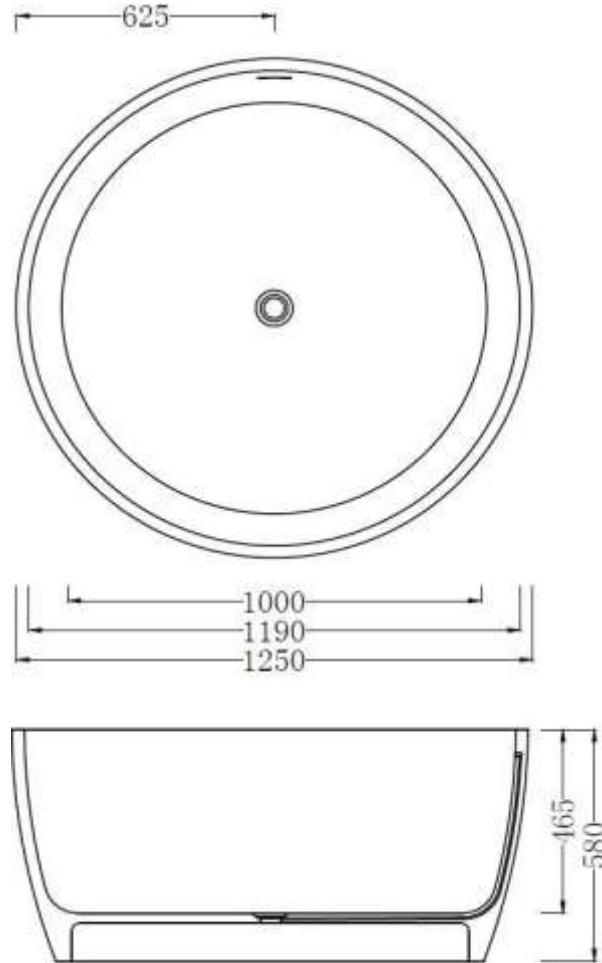

Code: B-160b
Material: Isostone- 70% Limestone Composite
Size: W 1250 x D 1250 x H 580 mm
Warranty: 10 Years

Features:

- Freestanding Bath
- Smooth matt white finish
(gloss by custom order)
- Italian Design & Engineering
- Solid Material
- Suits 40mm waste
- Scratch and Stain resistance
- Repairable Material
- Australian Standard (SAI)
AS/NZS 3718:2003

LEA

Specifications:

- Crate size:
W 1380 x D 1380 x H 790 mm
- Gross Weight: 209Kg

The last bastion of privacy, a space of peace and tranquility, your Bathroom. Enjoy the look and feel of our European Bathroom fittings and fixtures. Designed and made to the highest International standards.