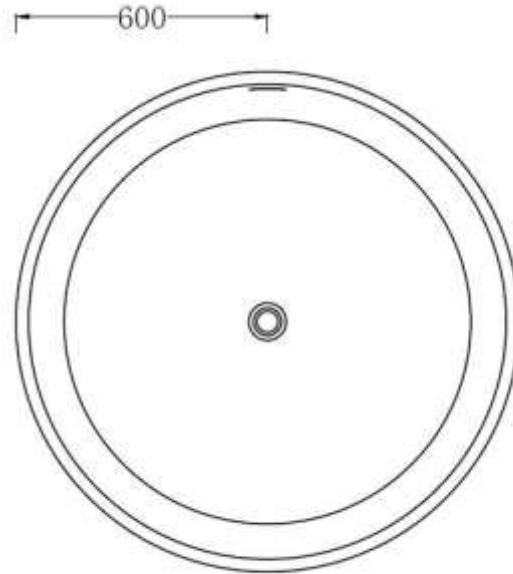

Code : B-160a

Material: Isostone - 70% Limestone Composite

Size: W 1200 x D 1200 x H 560 mm

Warranty: 10 Years

Features:

- Freestanding Bath
- Smooth matt white finish
(gloss by custom order)
- Italian Design & Engineering
- Solid Material
- Suits 40mm waste
- Scratch and Stain resistance
- Repairable Material
- Australian Standard (SAI)
AS/NZS 3718:2003

LEA

Specifications:

- Crate size:
W 1330 x D 1330 x H 770 mm
- Gross Weight: 194Kg

The last bastion of privacy, a space of peace and tranquility, your Bathroom. Enjoy the look and feel of our European Bathroom fittings and fixtures. Designed and made to the highest international standards.