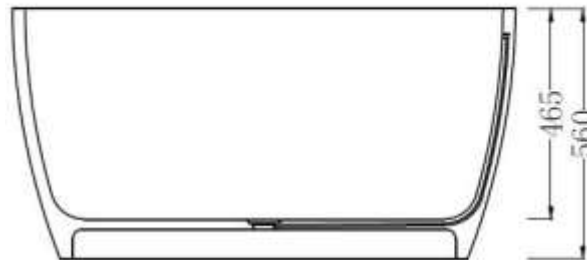

Code : B-160a

Material: Isostone - 70% Limestone Composite

Size: W 1200 x D 1200 x H 560 mm

Warranty: 10 Years

Features:

- Freestanding Bath
- Smooth matt white finish
(gloss by custom order)
- Italian Design & Engineering
- Solid Material
- Suits 40mm waste
- Scratch and Stain resistance
- Repairable Material
- Australian Standard (SAI)
AS/NZS 3718:2003

LEA

Specifications:

- Crate size:
W 1330 x D 1330 x H 770 mm
- Gross Weight: 194Kg

The last bastion of privacy, a space of peace and tranquility, your Bathroom. Enjoy the look and feel of our European Bathroom fittings and fixtures. Designed and made to the highest international standards.