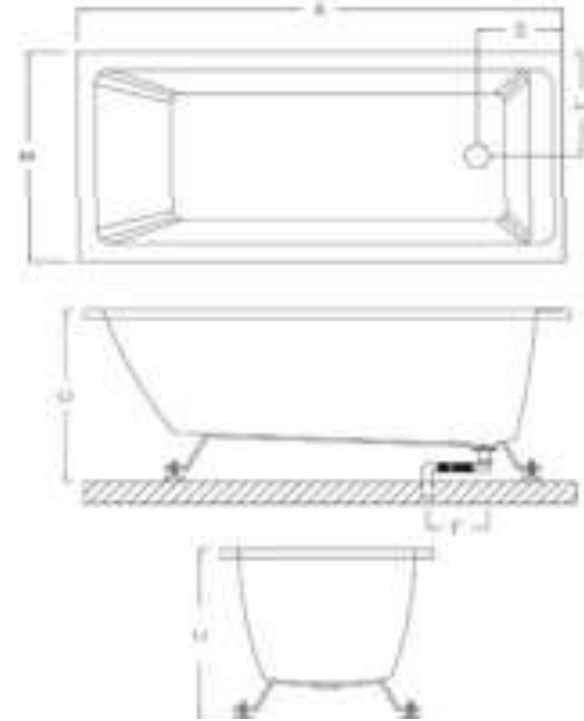

moda

FRESCO CONCEALED ACRYLIC BATH

Our Beautiful Concealed Bath Series are constructed of 8mm thick reinforced acrylic are non slip and smooth to the touch.

- Code: A-824
- 8mm Acrylic reinforced with fibreglass
- 10yr Warranty
- Smooth gloss white finish
- Non Slip
- Polished chrome popup waste
- Overflow kit installed
- Adjustable galvanised metal legs for levelling
- 1mtr 40mm Flexible waste hose for easy installation
- Galvanised supporting under carriage
- Net Weight Kgs – See table
- Australian Standard (SAI)
- AS/NZS 3718:2003

Model	A-824						Weight
	A	B	C	D	E	F	
Size	1400	700	580	280	350	200	35kg

The last bastion of privacy, a space of peace and tranquility, your Bathroom. Enjoy the look and feel of our European Bathroom fittings and fixtures. Designed and made to the highest International standards.

As part of MODA commitment to quality products. Information provided in this data sheet is representative of the actual product available at the time of printing. Due to our commitment to continuous product design and development, the designs and specifications depicted are subject to change without notice. Please confirm all particulars with your MODA sales consultant prior to purchase. Each product is covered by a limited warranty. Please see our website for full terms and conditions. This drawing remains the property of MODA and should not be copied or distributed without MODA consent. © 2010 All Dimensions are approximate in mm and are not to scale and can be changed without notice.