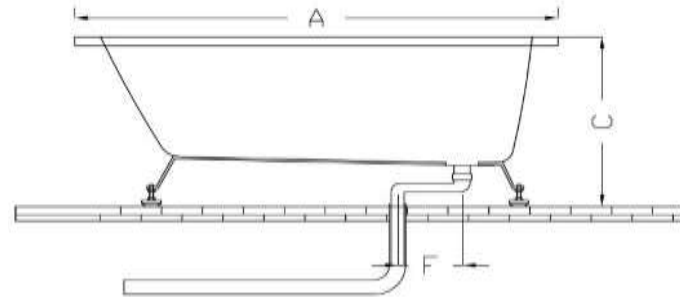

moda

VIVO CONCEALED ACRYLIC BATH

- Code: A-819
- 8mm Acrylic reinforced with fibreglass
- 10yr Warranty
- Smooth gloss white finish
- Non Slip
- Polished chrome popup waste
- Overflow kit installed
- Adjustable galvanised metal legs for levelling
- 1mtr 40mm Flexible waste hose for easy installation
- Galvanised supporting under carriage
- Net Weight Kgs – See table
- Australian Standard (SAI)
- AS/NZS 3718:2003

Model	A-819						Weight
Size	A	B	C	D	E	F	
	1500	750	600	300	375	200	28kg
	1700	750	600	300	375	200	31kg

Our Beautiful Concealed Bath Series are constructed of 8mm thick reinforced acrylic are non slip and smooth to the touch.