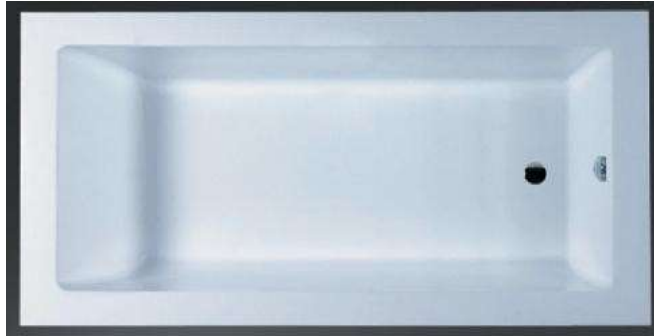

moda

VIVO CONCEALED ACRYLIC BATH

- Code: A-819
- 8mm Acrylic reinforced with fibreglass
- 10yr Warranty
- Smooth gloss white finish
- Non Slip
- Polished chrome popup waste
- Overflow kit installed
- Adjustable galvanised metal legs for levelling
- 1mtr 40mm Flexible waste hose for easy installation
- Galvanised supporting under carriage
- Net Weight Kgs – See table
- Australian Standard (SAI)
- AS/NZS 3718:2003

Model	A-819						Weight
Size	A	B	C	D	E	F	
	1500	750	600	300	375	200	28kg
	1700	750	600	300	375	200	31kg

Our Beautiful Concealed Bath Series are constructed of 8mm thick reinforced acrylic are non slip and smooth to the touch.

The last bastion of privacy, a space of peace and tranquility, your Bathroom. Enjoy the look and feel of our European Bathroom fittings and fixtures. Designed and made to the highest international standards.