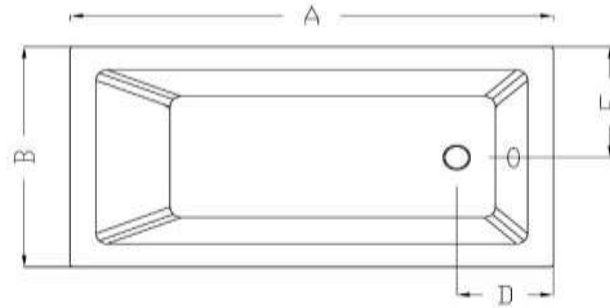

moda

VIVO CONCEALED ACRYLIC BATH

- Code: A-819
- 8mm Acrylic reinforced with fibreglass
- 10yr Warranty
- Smooth gloss white finish
- Non Slip
- Polished chrome popup waste
- Overflow kit installed
- Adjustable galvanised metal legs for levelling
- 1mtr 40mm Flexible waste hose for easy installation
- Galvanised supporting under carriage
- Net Weight Kgs – See table
- Australian Standard (SAI)
- AS/NZS 3718:2003

Model	A-819						Weight
Size	A	B	C	D	E	F	
	1500	750	600	300	375	200	28kg
	1700	750	600	300	375	200	31kg

Our Beautiful Concealed Bath Series are constructed of 8mm thick reinforced acrylic are non slip and smooth to the touch.