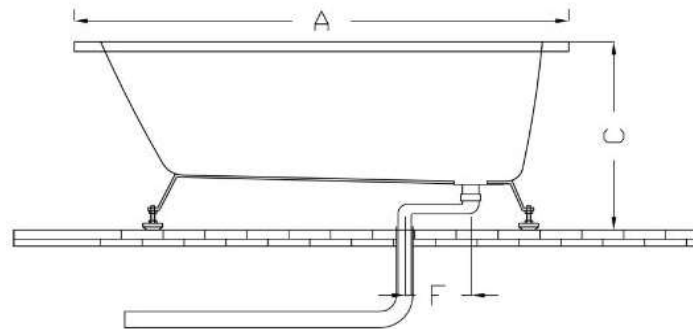

moda

VIVO CONCEALED ACRYLIC BATH

- Code: A-819
- 8mm Acrylic reinforced with fibreglass
- 10yr Warranty
- Smooth gloss white finish
- Non Slip
- Polished chrome popup waste
- Overflow kit installed
- Adjustable galvanised metal legs for levelling
- 1mtr 40mm Flexible waste hose for easy installation
- Galvanised supporting under carriage
- Net Weight Kgs – See table
- Australian Standard (SAI)
- AS/NZS 3718:2003

Model	A-819						Weight
Size	A	B	C	D	E	F	
	1500	750	600	300	375	200	28kg
	1700	750	600	300	375	200	31kg

Our Beautiful Concealed Bath Series are constructed of 8mm thick reinforced acrylic are non slip and smooth to the touch.