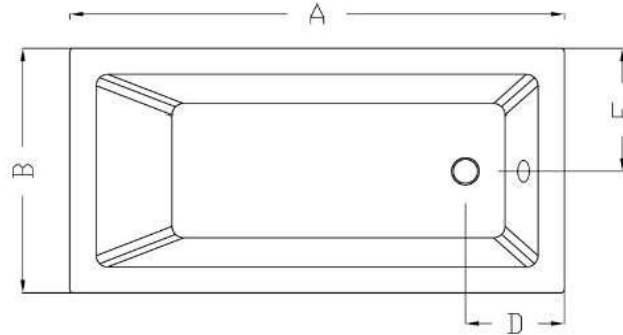

moda

VIVO CONCEALED ACRYLIC BATH

- Code: A-819
- 8mm Acrylic reinforced with fibreglass
- 10yr Warranty
- Smooth gloss white finish
- Non Slip
- Polished chrome popup waste
- Overflow kit installed
- Adjustable galvanised metal legs for levelling
- 1mtr 40mm Flexible waste hose for easy installation
- Galvanised supporting under carriage
- Net Weight Kgs – See table
- Australian Standard (SAI)
- AS/NZS 3718:2003

Model	A-819						Weight
Size	A	B	C	D	E	F	
	1500	750	600	300	375	200	28kg
	1700	750	600	300	375	200	31kg

Our Beautiful Concealed Bath Series are constructed of 8mm thick reinforced acrylic are non slip and smooth to the touch.