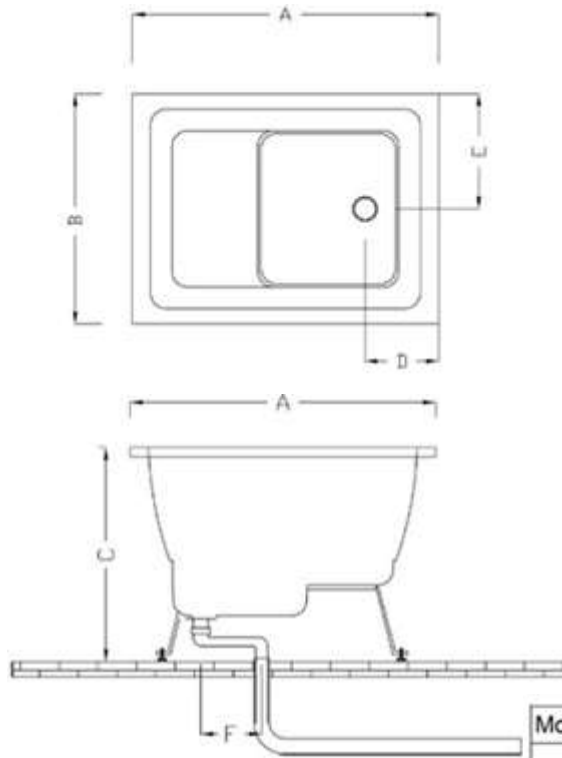

## BREVE CONCEALED ACRYLIC BATH

Our Beautiful Concealed Bath Series are constructed of 8mm thick reinforced acrylic are non slip and smooth to the touch.

- Code: A-810
- 8mm Acrylic reinforced with fibreglass
- 10yr Warranty
- Smooth gloss white finish
- Non Slip
- Adjustable galvanised metal legs for levelling
- 1mtr 40mm Flexible waste hose for easy installation
- Galvanised supporting under carriage
- Net Weight Kgs – See table
- Australian Standard (SAI)
- AS/NZS 3718:2003

Model	A-810					
	A	B	C	D	E	F
	1000	750	700	240	375	200

Weight  
25kg

The last bastion of privacy, a space of peace and tranquility, your Bathroom. Enjoy the look and feel of our European Bathroom fittings and fixtures. Designed and made to the highest international standards.