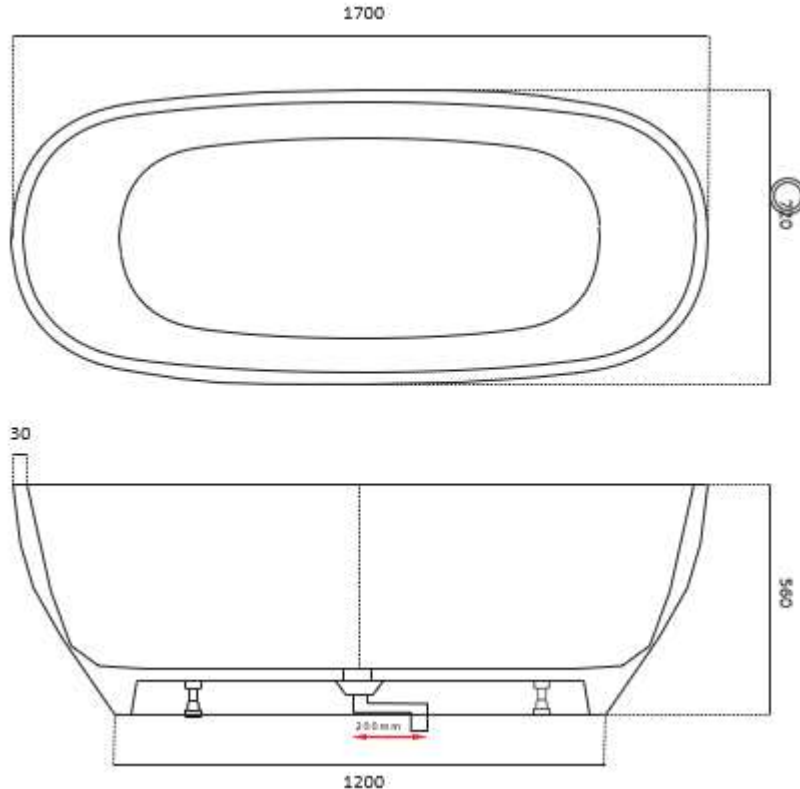

Code: A-136

Material: Isostone - 70% Limestone Composite

Size: W 1700 x D 720 x H 560 mm

Warranty: 10 Years

Zonda

Features:

- Smooth solid matt white finish (gloss by custom order)
- Italian Design & Engineering
- Superior Heat Retention
- Pop Up Waste - Installed
- 1mtr Flexible Drain Hose for Easy Installation (DN40)
- Galvanised Metal Base Support
- Adjustable Leg Height For Levelling
- Scratch and Stain resistance
- Repairable Material
- Australian Standard (SAI) AS/NZS 3718:2003

Specifications:

- Net Weight: 145 Kg
- Crate size:
L 1800, W 820, H 800mm
- Gross Weight: 180 Kg

The last bastion of privacy, a space of peace and tranquility, your Bathroom. Enjoy the look and feel of our European Bathroom fittings and fixtures. Designed and made to the highest international standards.