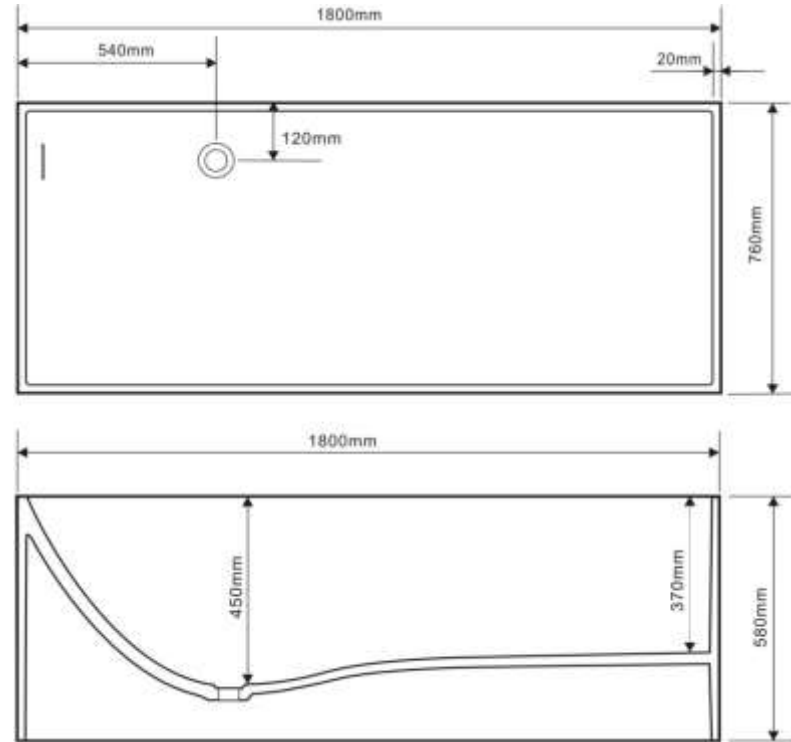

moda

CAST STONE BATH

- Code: A-133C
- 70% Stone Composite
- 10yr Warranty
- Smooth solid matt or gloss white finish
- Stone popup waste
- Repairable
- Net Weight 180Kgs
- Gross Weight 220Kgs
- Product Size 1800x760x580mm
- Crated size 1900x880x780mm

SPECIAL NOTE:
Please be advised this bath has a low set waste and does not come supplied with an extendable hose.

Our Beautiful Stone Free Standing Bath Series are constructed of 25mm thick reconstituted limestone with a 70/30 to resin ratio, are smooth and silky to the touch.

As part of MODA commitment to quality products. Information provided in this data sheet is representative of the actual product available at the time of printing. Due to our commitment to continuous product design and development, the designs and specifications depicted are subject to change without notice. Please confirm all particulars with your MODA sales consultant prior to purchase. Each product is covered by a limited warranty. Please see our website for full terms and conditions. This drawing remains the property of MODA and should not be copied or distributed without MODA consent. © 2010 All Dimensions are approximate in mm and are not to scale and can be changed without notice.