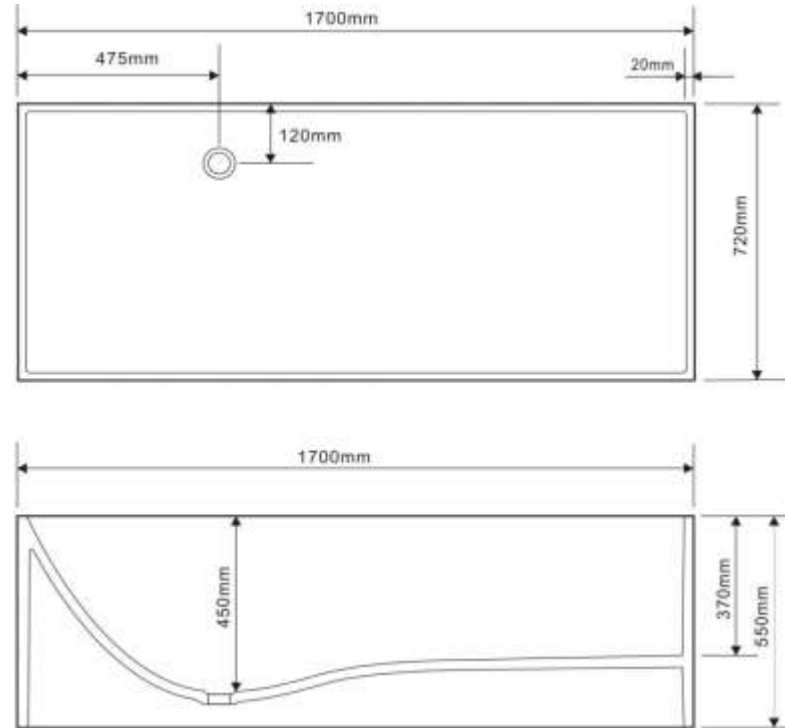

# moda

CAST STONE BATH

- Code: A-133B
- 70% Stone Composite
- 10yr Warranty
- Smooth solid matt or gloss white finish
- Stone popup waste
- Repairable
- Net Weight 168Kgs
- Gross Weight 205Kgs
- Product Size 1700x720x550mm
- Crated size 1800x820x780mm

**SPECIAL NOTE:**  
Please be advised this bath has a low set waste and does not come supplied with an extendable hose.

Our Beautiful Stone Free Standing Bath Series are constructed of 25mm thick reconstituted limestone with a 70/30 to resin ratio, are smooth and silky to the touch.

As part of MODA commitment to quality products. Information provided in this data sheet is representative of the actual product available at the time of printing. Due to our commitment to continuous product design and development, the designs and specifications depicted are subject to change without notice. Please confirm all particulars with your MODA sales consultant prior to purchase. Each product is covered by a limited warranty. Please see our website for full terms and conditions. This drawing remains the property of MODA and should not be copied or distributed without MODA consent. © 2010 All Dimensions are approximate in mm and are not to scale and can be changed without notice.