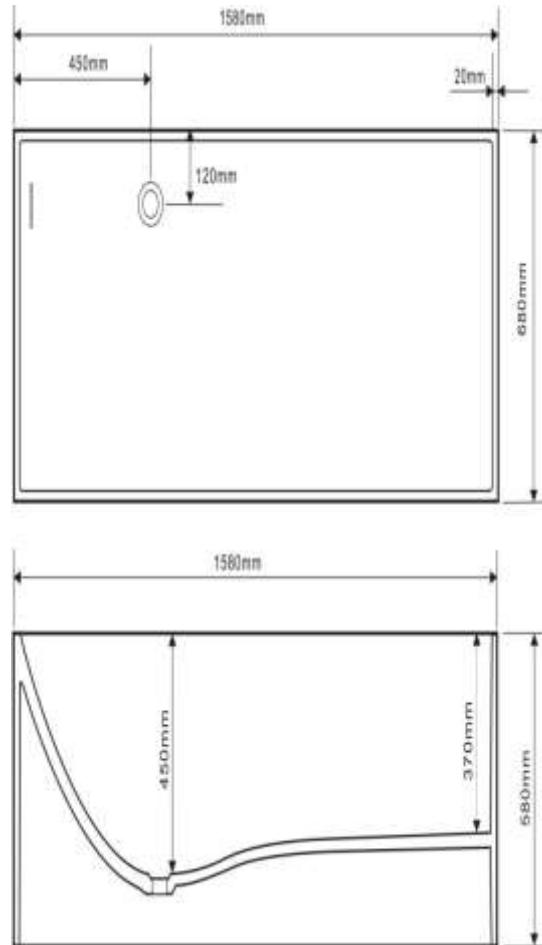

moda

CAST STONE BATH

- Code: A-133A
- 70% Stone Composite
- 10yr Warranty
- Smooth solid matt or gloss white finish
- Stone popup waste
- Repairable
- Net Weight 162Kgs
- Gross Weight 200Kgs
- Product Size 1580x680x580mm
- Crated size 1680x780x780mm

Our Beautiful Stone Free Standing Bath Series are constructed of 25mm thick reconstituted limestone with a 70/30 to resin ratio, are smooth and silky to the touch.

SPECIAL NOTE:
Please be advised this bath has a low set waste and does not come supplied with an extendable hose.

As part of MODA commitment to quality products. Information provided in this data sheet is representative of the actual product available at the time of printing. Due to our commitment to continuous product design and development, the designs and specifications depicted are subject to change without notice. Please confirm all particulars with your MODA sales consultant prior to purchase. Each product is covered by a limited warranty. Please see our website for full terms and conditions. This drawing remains the property of MODA and should not be copied or distributed without MODA consent. © 2010 All Dimensions are approximate in mm and are not to scale and can be changed without notice.