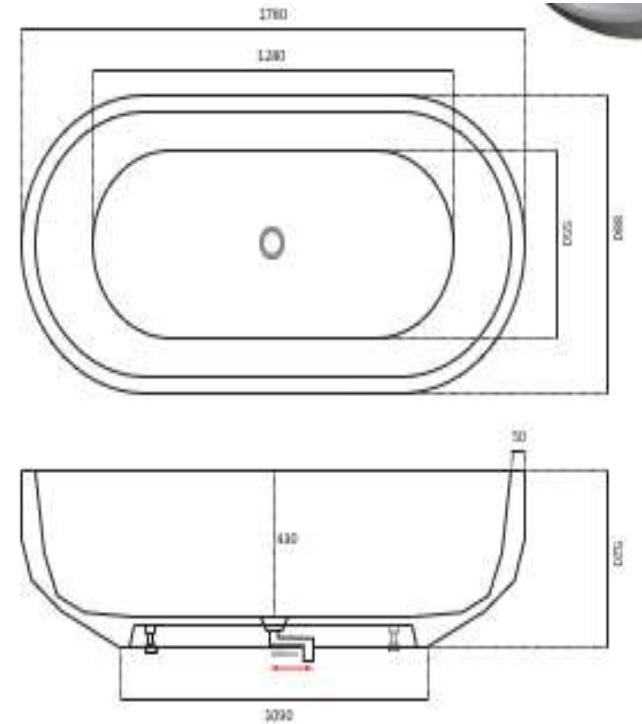

moda

Code: A-127 Thick

Material: Isostone - 70% Limestone Composite

Size: W 1780 x D 880 x H 520 mm

Warranty: 10 Years

Teresa Thick

Features:

- Thicker 50mm material
- Smooth solid matt white finish (gloss by custom order)
- Italian Design & Engineering
- Superior Heat Retention
- Pop Up Waste - Installed
- 1mtr Flexible Drain Hose for Easy Installation (DN40)
- Galvanised Metal Base Support
- Adjustable Leg Height For Levelling
- Scratch and Stain resistance
- Repairable Material
- Australian Standard (SAI) AS/NZS 3718:2003

Specifications:

- L 1880, W 1030, H 960mm
- Gross Weight: 240Kg
- Crate size:
- Net Weight: 215Kg

The last bastion of privacy, a space of peace and tranquility, your Bathroom. Enjoy the look and feel of our European Bathroom fittings and fixtures. Designed and made to the highest international standards.

As part of MODA commitment to quality products. Information provided in this data sheet is representative of the actual product available at the time of printing. Due to our commitment to continuous product design and development, the designs and specifications depicted are subject to change without notice. Please confirm all particulars with your MODA sales consultant prior to purchase. Each product is covered by a limited warranty. Please see our website for full terms and conditions. This drawing remains the property of MODA and should not be copied or distributed without MODA consent. © 2010 All Dimensions are approximate in mm and are not to scale and can be changed without notice.