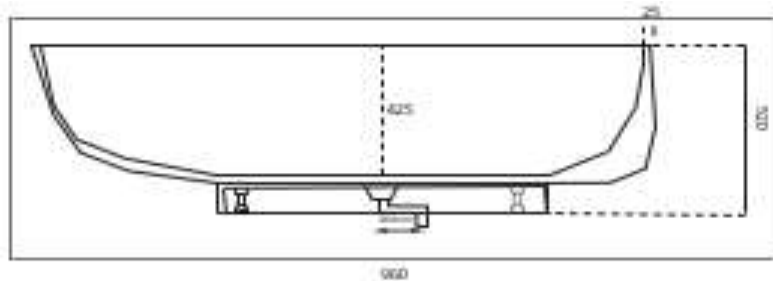

# moda

**Code:** A-124  
**Material:** Isostone - 70% Limestone Composite  
**Size:** W 1820 x D 920 x H 520 mm  
**Warranty:** 10 Years

## Features:

- Smooth solid matt white finish (gloss by custom order)
- Italian Design & Engineering
- Superior Heat Retention
- Pop Up Waste - Installed
- 1mtr Flexible Drain Hose for Easy Installation (DN40)
- Galvanised Metal Base Support
- Adjustable Leg Height For Levelling
- Scratch and Stain resistance
- Repairable Material
- Australian Standard (SAI) AS/NZS 3718:2003

## Specifications:

- Net Weight: 160Kg
- Crate size:  
L 1920, W 1020, H  
720mm
- Gross Weight: 190Kg