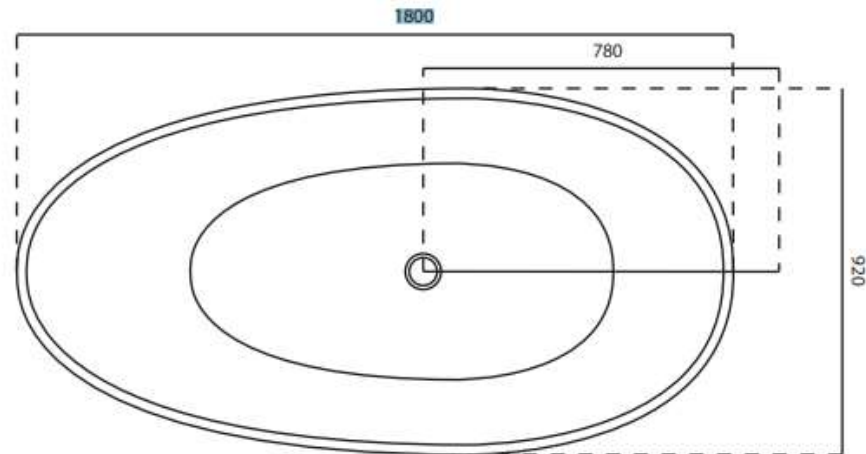

Specifications:

- Net Weight: 160Kg
- Crate size:
  L 1920, W 1020, H
  720mm
- Gross Weight: 190Kg

Italia