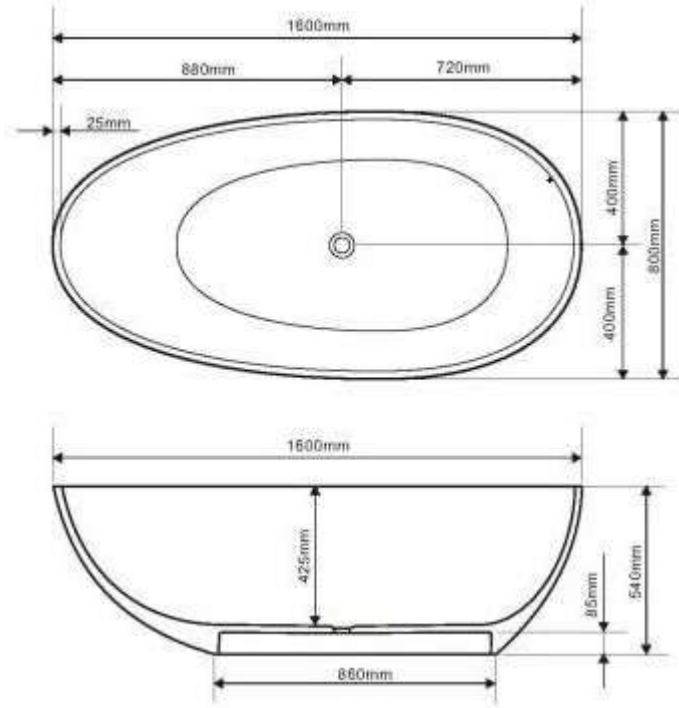

moda

CAST STONE BATH

- Code: A-123C
- 70% Stone Composite
- 10yr Warranty
- Smooth solid matt or gloss white finish
- Polished chrome popup waste
- Adjustable galvanised metal legs
- 1mtr Flexible waste hose
- Repairable
- Net Weight 130Kgs
- Gross Weight 160Kgs
- Product Size 1600×800×540mm
- Crated size 1700x900x740mm

Our Beautiful Stone Free Standing Bath Series are constructed of 25mm thick reconstituted limestone with a 70/30 to resin ratio, are smooth and silky to the touch.

As part of MODA commitment to quality products. Information provided in this data sheet is representative of the actual product available at the time of printing. Due to our commitment to continuous product design and development, the designs and specifications depicted are subject to change without notice. Please confirm all particulars with your MODA sales consultant prior to purchase. Each product is covered by a limited warranty. Please see our website for full terms and conditions. This drawing remains the property of MODA and should not be copied or distributed without MODA consent. © 2010 All Dimensions are approximate in mm and are not to scale and can be changed without notice.