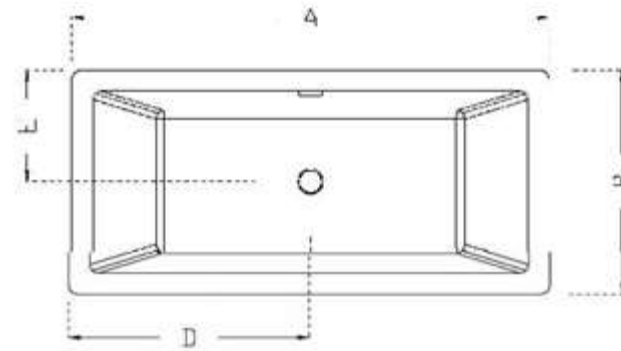

## PARI FREESTANDING BATH

Our Beautiful Freestanding Bath Series are constructed of 8mm thick reinforced acrylic are non slip and smooth to the touch.

- Code: A-026
- 8mm Acrylic reinforced with fibreglass
- 10yr Warranty
- Smooth gloss white finish
- Non Slip
- Polished chrome popup waste and overflow kit installed
- Adjustable galvanised metal legs for levelling
- 1mtr 40mm Flexible waste hose for easy installation
- Galvanised supporting under carriage
- Net Weight Kgs – See Table
- Crated size L+100, W+100, H+250mm
- Gross Weight +25kgs
- Australian Standard (SAI)
- AS/NZS 3718:2003

Model	A-026						Weight
	A	B	C	D	E	F	
Size C	1800	850	600	900	425	200	71kg
B	1700	800	600	850	400	200	62kg
A	1600	800	600	800	400	200	55kg

The last bastion of privacy, a space of peace and tranquility, your Bathroom. Enjoy the look and feel of our European Bathroom fittings and fixtures. Designed and made to the highest International standards.