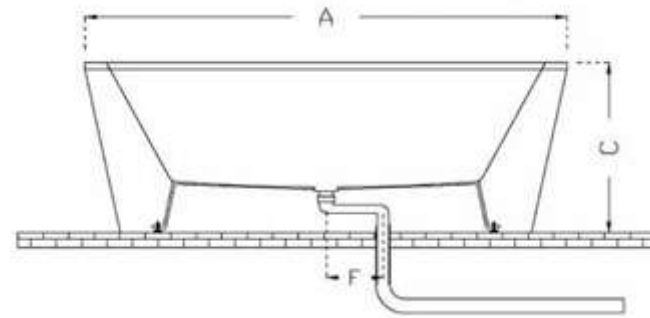

## PARI FREESTANDING BATH

Our Beautiful Freestanding Bath Series are constructed of 8mm thick reinforced acrylic are non slip and smooth to the touch.

- Code: A-026
- 8mm Acrylic reinforced with fibreglass
- 10yr Warranty
- Smooth gloss white finish
- Non Slip
- Polished chrome popup waste and overflow kit installed
- Adjustable galvanised metal legs for levelling
- 1mtr 40mm Flexible waste hose for easy installation
- Galvanised supporting under carriage
- Net Weight Kgs – See Table
- Crated size L+100, W+100, H+250mm
- Gross Weight +25kgs
- Australian Standard (SAI)
- AS/NZS 3718:2003

Model	A-026						Weight
	A	B	C	D	E	F	
Size C	1800	850	600	900	425	200	71kg
B	1700	800	600	850	400	200	62kg
A	1600	800	600	800	400	200	55kg

The last bastion of privacy, a space of peace and tranquility, your Bathroom. Enjoy the look and feel of our European Bathroom fittings and fixtures. Designed and made to the highest International standards.