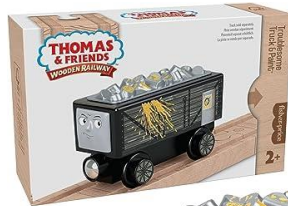

# Product Safety Recall

Mattel Pty Ltd. Recalls

Thomas & Friends Wooden Railway

Troublesome Truck & Crates and

Troublesome Truck & Paint

(Sold from October 2022 to September 2023)

**Thomas Troublesome  
Truck & Crates  
(Model number: HBJ89)**

**Thomas Troublesome  
Truck & Paint  
(Model number: HBJ90)**

The small plastic piece containing a high-powered magnet that connects one train to another may detach or become loose, posing choking and magnet ingestion hazards if a child places the small part in their mouth.