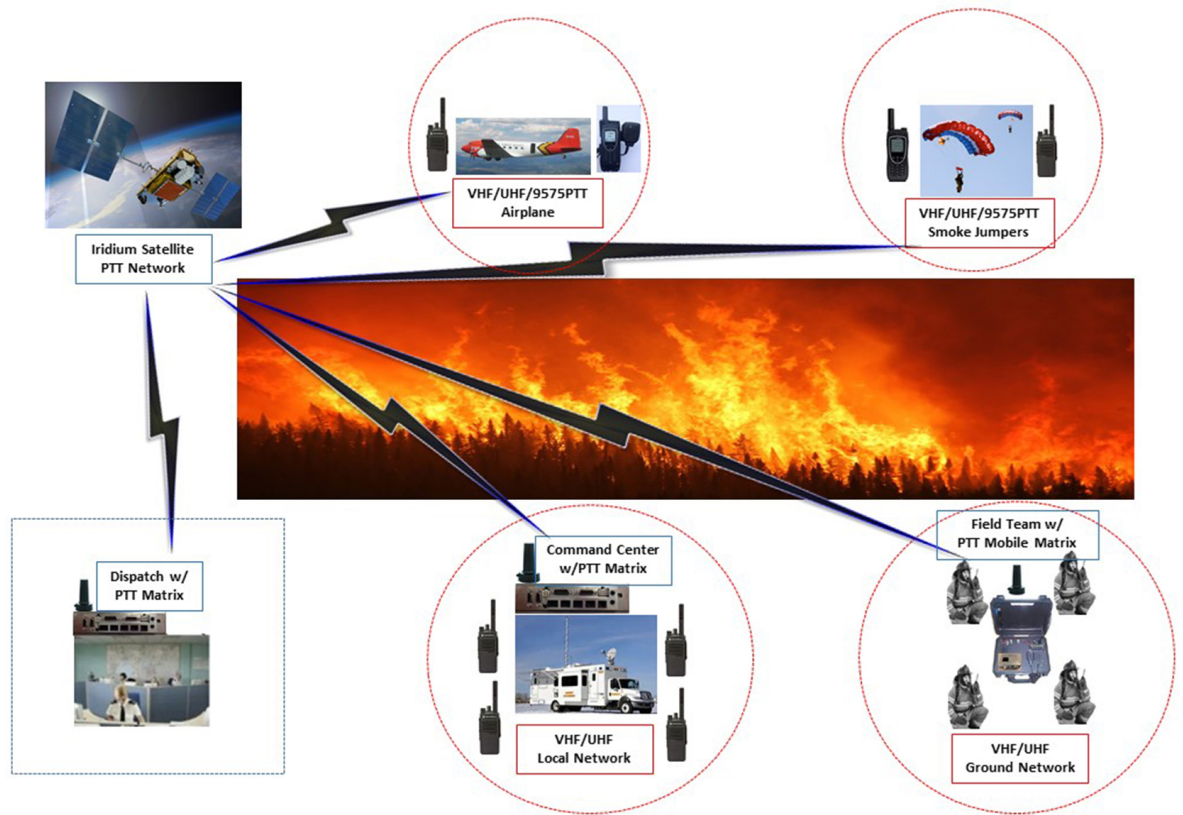

Iridium Push-to-Talk is simple to set up and adjust as your needs change. Using the Iridium PTT Command Center, you can define coverage areas and user talkgroups quickly and easily. As situations evolve, you are able to make changes on the fly that are carried out within seconds - it's the ultimate in adaptability and responsiveness.

Let's Talk 'Talkgroups'.

With Iridium Push-to-Talk, you decide how many talkgroups you need and how many devices are provisioned in each. In any talkgroup, you can define up to 10 service areas located across the globe, connecting those both close and far away. Iridium Push-to-Talk is also interoperable, allowing different entities to communicate on an as-needed basis.

Iridium Extreme® Push-to-Talk.

This ruggedly engineered device integrates fast, flexible, and secure group communication into the toughest, most feature-rich satellite phone on the market. Combining PTT, voice, and SMS capabilities in one handset, the Iridium Extreme® Push-to-Talk supports high intensity users in harsh conditions, everywhere on the planet.

Network Innovations Matrix Iridium PTT

The NI Matrix Iridium Global PTT offers interconnectivity with existing VHF/UHF/PTT networks.

The Matrix provides PTT users with over the horizon connectivity via Iridium enabling field teams and dispatch to be interconnected in real time. Other features are tracking and interoperability.