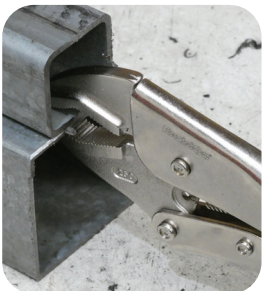

Professional strength

Superior ergonomics ensures smooth, quick release action

Extra wide jaw action when needed

Original

Mega Flex

Welding

Long Nose

C Clamp

www.excision.com.au

Excision[®]
Dependable Precision

New Product Release - Xtreme Griplex

Original

- General purpose griplock plier for all environments & applications including welding
- Powerful clamping with less effort
- Quick locking, eccentric lever action with easy release trigger
- High precision clamping

Mega Flex

- Unique adjustable jaws with arge range of applications
- Quick locking, with new ergonomic lever action with easy release trigger
- Easy-to-use finite adjustment with special designed wheel
- High precision and powerful clamping with less effort

C Clamp

- Large capacity jaws for easy clamping of profiles and sheet metal
- Quick locking, eccentric lever action with easy release trigger
- Ideal for welding and other tacking applications
- Available with swivel pads for easy clamping on uneven surfaces.