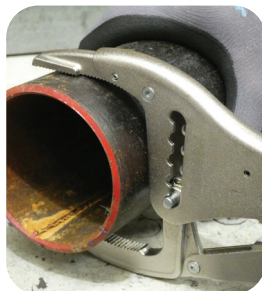

NEW
PRODUCT
RELEASE

Xtreme GripLoX

Xtreme Force, Smooth Release

Griplox Clamps are the professional range of heavy duty clamps made for the professional tradesmen. Superior grip, extended jaw options and unbeatable, finely regulated clamping force makes this the must have tool set.

Professional strength

Superior ergonomics ensures smooth, quick release action

Extra wide jaw action when needed

Original

Mega Flex

Welding

Long Nose

C Clamp

www.excision.com.au

Excision[®]
Dependable Precision

New Product Release - Xtreme Griplex

Original

- General purpose griplock plier for all environments & applications including welding
- Powerful clamping with less effort
- Quick locking, eccentric lever action with easy release trigger
- High precision clamping

Mega Flex

- Unique adjustable jaws with arge range of applications
- Quick locking, with new ergonomic lever action with easy release trigger
- Easy-to-use finite adjustment with special designed wheel
- High precision and powerful clamping with less effort