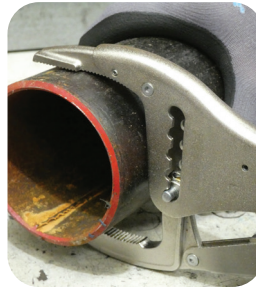

Professional strength

Superior ergonomics ensures smooth, quick release action

Extra wide jaw action when needed

Original

Mega Flex

Welding

Long Nose

C Clamp

www.excision.com.au

Excision[®]
Dependable Precision

New Product Release - Xtreme Griplex

Original

- General purpose griplock plier for all environments & applications including welding
- Powerful clamping with less effort
- Quick locking, eccentric lever action with easy release trigger
- High precision clamping

Mega Flex

- Unique adjustable jaws with arge range of applications
- Quick locking, with new ergonomic lever action with easy release trigger
- Easy-to-use finite adjustment with special designed wheel
- High precision and powerful clamping with less effort

C Clamp

- Large capacity jaws for easy clamping of profiles and sheet metal
- Quick locking, eccentric lever action with easy release trigger
- Ideal for welding and other tacking applications
- Available with swivel pads for easy clamping on uneven surfaces.