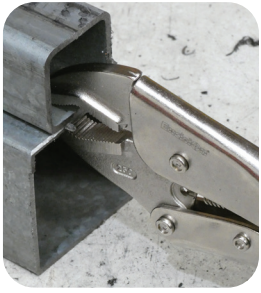

Professional strength

Superior ergonomics ensures smooth, quick release action

Extra wide jaw action when needed

Original

Mega Flex

Welding

Long Nose

C Clamp

www.excision.com.au

Excision[®]
Dependable Precision

New Product Release - Xtreme Griplex

Original

- General purpose griplock plier for all environments & applications including welding
- Powerful clamping with less effort
- Quick locking, eccentric lever action with easy release trigger
- High precision clamping

Mega Flex

- Unique adjustable jaws with arge range of applications
- Quick locking, with new ergonomic lever action with easy release trigger
- Easy-to-use finite adjustment with special designed wheel
- High precision and powerful clamping with less effort

C Clamp

- Large capacity jaws for easy clamping of profiles and sheet metal
- Quick locking, eccentric lever action with easy release trigger
- Ideal for welding and other tacking applications
- Available with swivel pads for easy clamping on uneven surfaces.