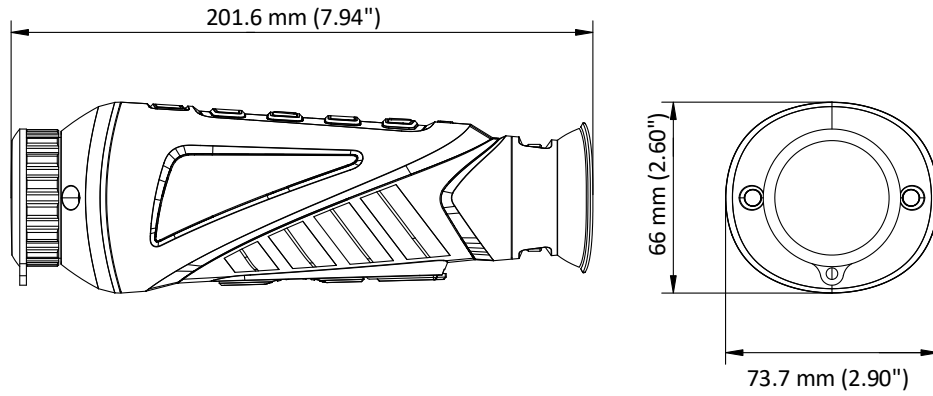

Specification

▪ Specification

Thermal Module	
Image Sensor	VOx Uncooled Focal Plane Arrays
Resolution	640 × 512
Frame Frequency	50 Hz
Pixel Interval	17 μm
Response Waveband	8 μm to 14 μm
NETD	Less than 35 mK (@25°C),F#=1.1
Focal Length	35 mm
IFOV	0.49 mrad
Field of View	17.7° × 14.2° (H × V)
Aperture	F1.0
Magnification	1.4 - 11.2
Image Display	
Monitor	0.39 inch, OLED, 1024 × 768
Palettes	Black Hot, White Hot, Red Hot, Fusion
Uniformity Correction	Auto, Manual, External Correction
Digital Zoom	1×, 2×, 4×, 8×
Smart Function	
Hot Track	Yes
Detection Range	1235 m
System	
Storage	Built-in memory module (16 GB)
Record Video	Yes
Capture Snapshot	Yes
Wi-Fi	Yes
Standby Mode	Yes
Power Supply	
Battery Type	Rechargeable Lithium Battery
Battery Operating Time	5.5 hours continuous running with CVBS and Wi-Fi hot spot function off (@25 °C) 4.5 hours continuous running with CVBS and Wi-Fi hot spot function on (@25 °C)
Battery Capacity Display	Yes
General	
Power	5 VDC/2 A, 2 W, Type-C Interface
Work Temperature/Humidity	From -30°C to 55°C (-22°F to 131°F); Humidity: 90% or Less
Protection Level	IP67
Dimension	201.6 mm × 73.7 mm × 66 mm (7.94" × 2.90" × 2.60")
Weight	500 g (0.55 lb)

Available Model

HM-TS06-35XF/W-OQ35

Dimension

Accessory

Quick Start Guide
(x1)

Non-dust Cloth (x1)

USB Cable (x1)

Protective Bag (x1)