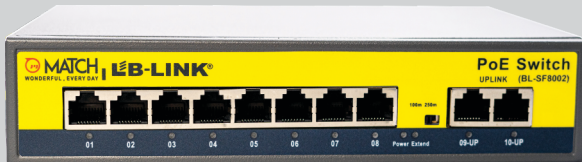

8+2 PORT POE SWITCH 10/100MBPS

BL-SF8002

AI Artificial Intelligence
SURGE PROTECTION

802.3at
POE

UP TO
1.6GBPS

PLUG AND
PLAY

STEEL
HOUSING

GREEN
TOUCH