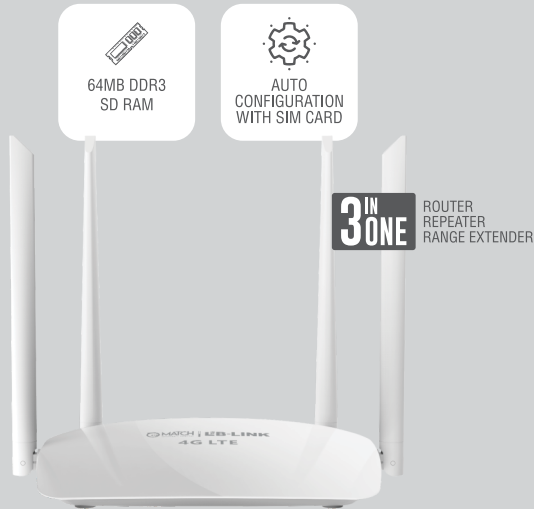

# 300MBPS HIGH GAIN 4G LTE ROUTER

## BL-CPE450H

300Mbps  
fast speed

Wider coverage  
with Four 5dBi  
high-gain antenna

Auto switch  
between sim card  
and WAN port

32 devices  
can connect  
simultaneously

[www.matchdigi.com](http://www.matchdigi.com)