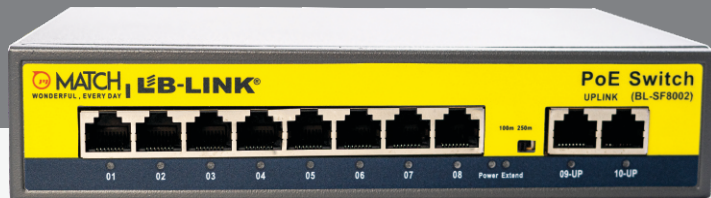

3 YEAR WARRANTY

MATCH
LEB-LINK
Wonderful, Every Day

AI Artificial Intelligence
SURGE PROTECTION

8+2 PORT POE SWITCH 10/100MBPS

BL-SF8002

FEATURES

802.3at
POE

UP TO
1.6GBPS

PLUG AND
PLAY

TECHNICAL SPECIFICATION

Standards	IEEE 802.3 10-BASE-T (Ethernet) IEEE 802.3u 100-BASE-TX (Fast Ethernet) IEEE 802.3x Flow Control (full-duplex flow control) IEEE 802.3af Power over Ethernet IEEE 802.3at Power over Ethernet
PoE Spec	PoE Standard: IEEE 802.3af/at Power over Ethernet / PSE PD classification identity PoE over current protection PoE circuit sorting protection PoE Power Output: Per Port 52V DC, Max. 30 watts (IEEE 802.3af/at) Power Budget: Max. 240W Power Pin Assignment: 1/2(+), 3/6(-)
Transmission Media	10 BaseT Cat 6 UTP/STP 100M BaseTx CAT 6 UTP/STP
Filtering/Forwarding Rates	100Mbps port-148,000pps 10Mbps port-14,880pps
LED Indicators	Per Port: Link/Act(Green), PoE Port:PoE in use(Orange) Power:PWR(Orange)
Network Interface	8 x 10/100Mbps RJ-45 PoE 1~8 Ports 2x 10/100Mbps RJ-45 Uplink 9~10 Ports
Extend/ON	1~8Port 10Mbps POE+Vlan 250M ;9~10Port 10/100Mbps
Power Input	Input: 100~240V/AC, 50~60 Hz, 1A Internal Power Supply
Power Consumption	96Watts(Max)
Dimensions: (L x W x H) / Weight	185*124*44mm /1kg
Temperature	Operating: -5 ~ 45°C Storage: -20~70°C Humidity: 10~90%, Non-condensing
Certifications	CE/FCC