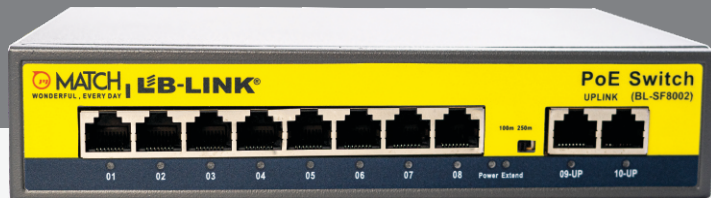

3 YEAR WARRANTY

MATCH
EB-LINK
Wonderful, Every Day

AI Artificial Intelligence
SURGE PROTECTION

8 PORT FULL GIGABIT POE SWITCH 10/100/1000MBPS

BL-SF8002G

FEATURES

Eight 10/100/1000 Mbps capable RJ45 Ethernet ports | Supports VLAN detection indicator | Supports 5-20volts | No configuration, Plug and Play installation

6KV commo mode/4KV differential mode surge protection function

Switch Capacity 20Gbps

VLAN Mode up to 250m

TECHNICAL SPECIFICATION

Switch Transmission Rate	10/100/1000Mbps
Function	PoE Communication
Mode	Full-duplex & Half-duplex
Certification	CE RoHS Switch
Capacity	20GbpsPSE Type. End-span
Color	Grey Transfer
Mode	Storage
Transfer Signal Pin	1,2,3
Distance	Up to 250m
Dimension	40*135*195mm
Power	52V 150W8
Supports	MDI/MDI auto flip and self-negotiation
Support	CAT-5e
Power Input	100-240V 50/60Hz