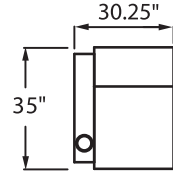

#### **5204 Right Facing Straight Arm Recliner**

H. 43.75" D. 35" W. 30.25"

#### **5304 Left Facing Straight Arm Recliner**

H. 43.75" D. 35" W. 30.25"

## Configurations

43.75" BACK HEIGHT

3904 POWER

5344 POWER  
LF ARM  
CONSOLE RF

5444 POWER  
CONSOLE RF

5484 POWER  
CONSOLE LF

5204 POWER  
RF ARM RECLINER

5304 POWER  
LF ARM RECLINER