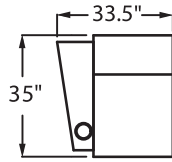

#### **5204 Right Facing Straight Arm Recliner**

H. 43.75" D. 35" W. 30.25"

#### **5304 Left Facing Straight Arm Recliner**

H. 43.75" D. 35" W. 30.25"

## Configurations

43.75" BACK HEIGHT

3904 POWER

5344 POWER  
LF ARM  
CONSOLE RF

5444 POWER  
CONSOLE RF

5484 POWER  
CONSOLE LF

5204 POWER  
RF ARM RECLINER

5304 POWER  
LF ARM RECLINER