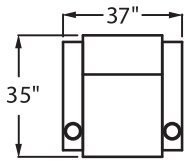

Theater Seating
FUSION COLLECTION

Fusion Collection Theater Seating Style: 1017 Streamline

Configurations

43.75" BACK HEIGHT

3904 POWER

5344 POWER
LF ARM
CONSOLE RF

5444 POWER
CONSOLE RF

5484 POWER
CONSOLE LF

5204 POWER
RF ARM RECLINER

5304 POWER
LF ARM RECLINER