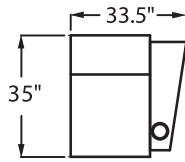

#### **5204 Right Facing Straight Arm Recliner**

H. 43.75" D. 35" W. 30.25"

#### **5304 Left Facing Straight Arm Recliner**

H. 43.75" D. 35" W. 30.25"

## Configurations

43.75" BACK HEIGHT

3904 POWER

5344 POWER  
LF ARM  
CONSOLE RF

5444 POWER  
CONSOLE RF

5484 POWER  
CONSOLE LF

5204 POWER  
RF ARM RECLINER

5304 POWER  
LF ARM RECLINER