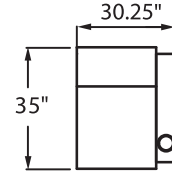

#### **5204 Right Facing Straight Arm Recliner**

H. 43.75" D. 35" W. 30.25"

#### **5304 Left Facing Straight Arm Recliner**

H. 43.75" D. 35" W. 30.25"

## Configurations

43.75" BACK HEIGHT

3904 POWER

5344 POWER  
LF ARM  
CONSOLE RF

5444 POWER  
CONSOLE RF

5484 POWER  
CONSOLE LF

5204 POWER  
RF ARM RECLINER

5304 POWER  
LF ARM RECLINER