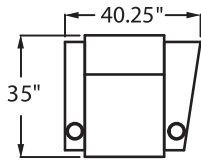

5344 POWER
LF ARM
CONSOLE RF