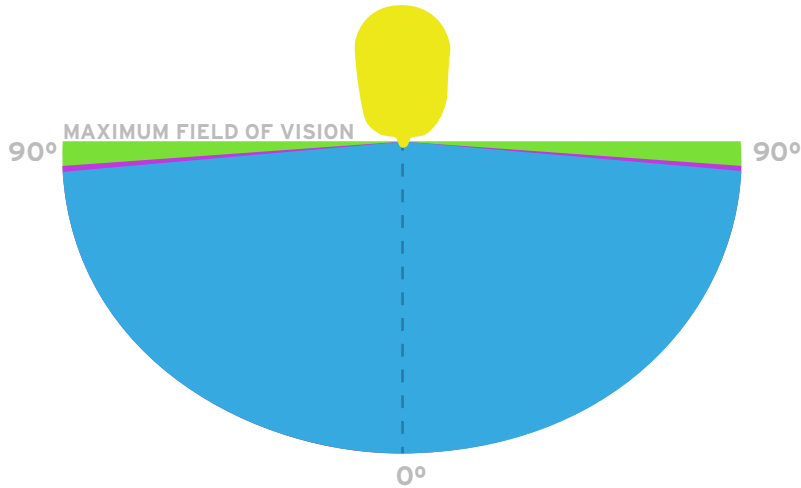

GOGGLE FIELD OF VISION

HORIZON 2.0
175°

SENTINEL
180°

CONTEX PRO
177°