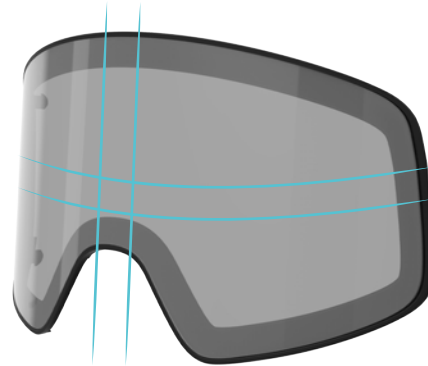

GOGGLE LENS CONSTRUCTIONS

TORIC LENS

Toric lenses are curved in a way which avoids optical distortion and adds a bold, modern look to the goggle.

FEATURED IN
**SENTINEL
CONTEX PRO RACE**

CYLINDRICAL LENS

The Cylindrical Lens is a flat lens with single lateral curve that provides a superior field of vision.