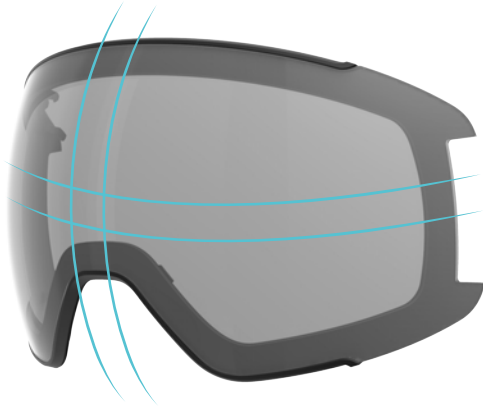

LENS Brown: S2, VLT 18%

SPARELENS Orange: S1, VLT 57%

LEARN MORE

TECHNICAL DATA GOGGLES

ART. NO.	NAME	PREMOUNTED LENS	SPARE LENS (included)	SIZE ADJUSTMENT	SIZING COMPATABILITY			RECOMMENDED FOR
390023	SENTINEL 5K chrome/RD + SL	5K chrome: S2, VLT 23%	Orange: S1, VLT 57%	EXCHANGEABLE FACE FOAM S,M,L	S FOAM XS/S HELMETS	M FOAM M/L HELMETS	L FOAM XL/XXL HELMETS	ALL DISCIPLINES
390053	SENTINEL chrome/black + SL	brown: S2, VLT 18%	Orange: S1, VLT 57%	EXCHANGEABLE FACE FOAM S,M,L	S FOAM XS/S HELMETS	M FOAM M/L HELMETS	L FOAM XL/XXL HELMETS	ALL DISCIPLINES
390123	HORIZON 5K RACE chrome/RD +SL	5K chrome: S3, VLT 23%	Orange: S1, VLT 57%		ONE SIZE FITS ALL XS - L HELMETS			ALL DISCIPLINES
390049	HORIZON RACE chrome/black +SL	brown: S2, VLT 18%	Orange: S1, VLT 57%		ONE SIZE FITS ALL XS - L HELMETS			ALL DISCIPLINES
390163	CONTEX PRO 5K RACE chrome/RD + SL	5K chrome: S2, VLT 23%	Orange: S1, VLT 57%	3 FRAME SIZES AVAILABLE	S FRAME * XS-M HELMETS	M FRAME * S-L HELMETS	L FRAME * L-XXL HELMETS	ALL DISCIPLINES

THE **5K** LENS TECHNOLOGY

SEE CRYSTAL CLEAR

- ◆ **COLOR BRILLIANCE**
- ◆ **HIGH DEFINITION OF CONTRAST**
- ◆ **INCREASED ATTENTION**

5K enhances contrast and boosts color brilliance by filtering specific wave lengths of the visual spectrum, therefore revealing more details and assuring a safer, less tiring on-snow experience in any weather condition. THE 5K LENS TECHNOLOGY IS AVAILABLE FOR ALL RACE GOGGLES, INCLUDING THE NEW CONTEX PRO RACE.

GOGGLE LENS CONSTRUCTIONS

TORIC LENS

Toric lenses are curved in a way which avoids optical distortion and adds a bold, modern look to the goggle.

FEATURED IN
**SENTINEL
CONTEX PRO RACE**

CYLINDRICAL LENS

The Cylindrical Lens is a flat lens with single lateral curve that provides a superior field of vision.