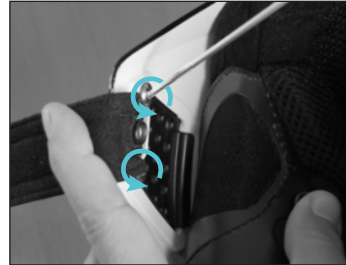

HOW TO MOUNT THE CHIN GUARD?

WHAT DO YOU NEED?

- » Adapter plates are included in the helmet box
- » 378577 CHINGUARD
- » Allen key 2.5 mm

STEP 1

Undo the press buttons on both earpads.

STEP 2

Remove the screws of the adapter plates with the Allen key on both sides.

STEP 3

Replace the acoustic adapter plates by simply pressing them out with your thumb. Do it on both sides.

STEP 4

Insert the chin guard adapter plates - first click in at the bottom and then at the top. After that mount the screws on the inside with the Allen key. Do it on both sides.