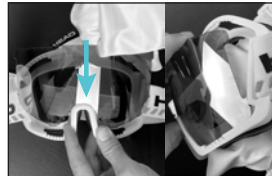

To mount the spare lens press the lens back into the frame starting at the nose and go to the side.