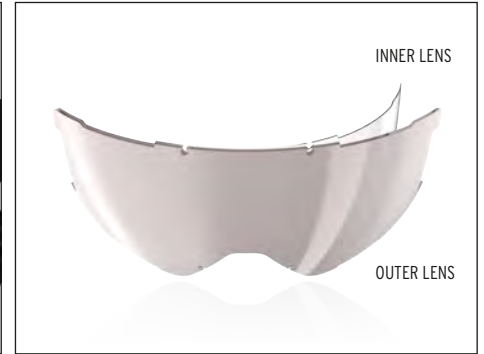

LAMINATED DOUBLE LENS

By connecting the inner lens to the outer lens through a lamination process, there is no gap between the two lenses. This increases the field of vision by 15%. A special anti-fog coating is applied to assure a clear vision in any condition.