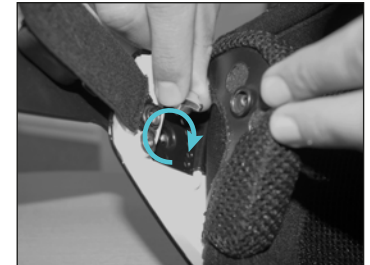

STEP 3

Replace the acoustic adapter plates by simply pressing them out with your thumb. Do it on both sides.

STEP 4

Insert the chin guard adapter plates - first click in at the bottom and then at the top. After that mount the screws on the inside with the Allen key. Do it on both sides.

STEP 5

Mount the chin guard by unscrewing the screws on the chin guard on both sides.

STEP 6

Equip the helmet with the chin guard by clicking them in on both sides. Now adjust the position. The correct position is reached when it continues as an extension of the chin.