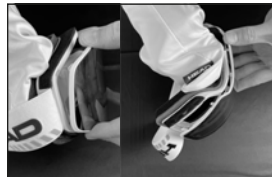

To mount the spare lens start at one side and press the hooks back. Always start with the bottom hooks.