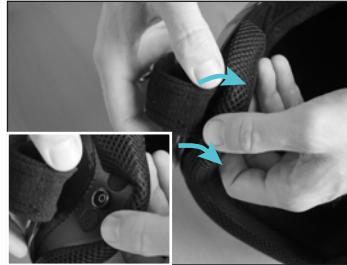

STEP 1

Undo the press buttons on both earpads.