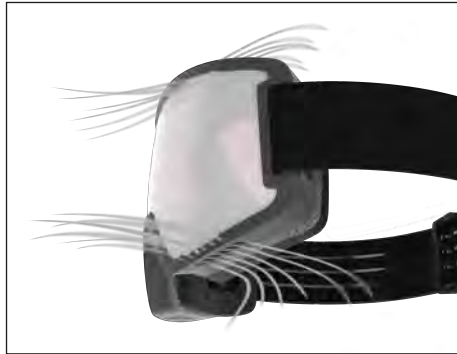

LARGE

The card end before the outer edge of your eye.

STEP 1 Take any credit card (85,60mm x 53,98mm)

STEP 2 Stand in front of mirror. Place the card on the bridge of your nose, under your eyebrow. The edge of the card should go straight down.

STEP 3 Measure where the outer end of the card reaches.

CONTEX PRO FEATURES

OPTIMIZED TRACTION STRAP

The straps outlets of this goggle are placed in the front, therefore assuring a snug and secure fit when worn together with a helmet, by optimizing the traction applied.