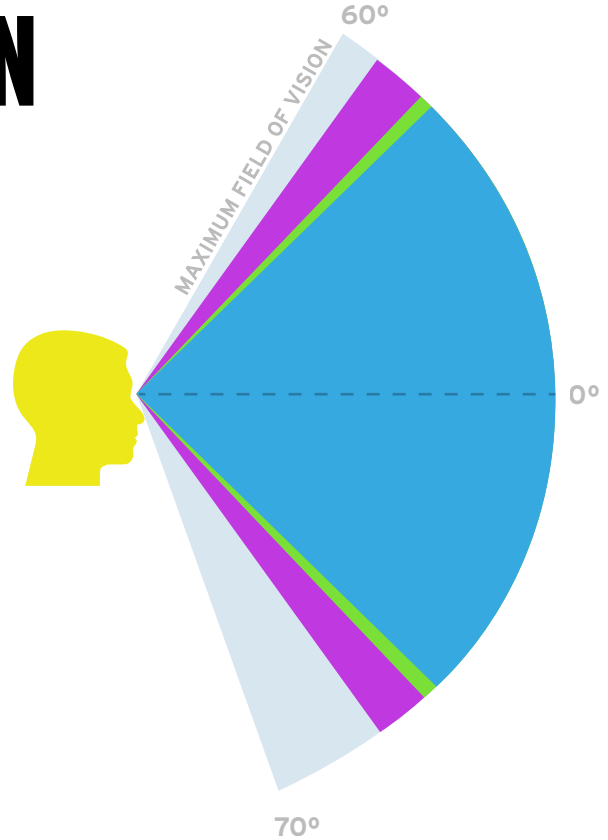

GOGGLE LENS CONSTRUCTIONS

TORIC LENS

Toric lenses are curved in a way which avoids optical distortion and adds a bold, modern look to the goggle.

FEATURED IN
**SENTINEL
CONTEX PRO RACE**

CYLINDRICAL LENS

The Cylindrical Lens is a flat lens with single lateral curve that provides a superior field of vision.

FEATURED IN
HORIZON RACE

GOGGLE FIELD OF VISION

HORIZON 2.0
175°

SENTINEL
180°

CONTEX PRO
177°

HORIZON 2.0
88°

SENTINEL
93°

CONTEX PRO
108°