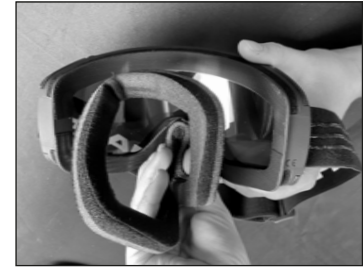

STEP 2

Choose the face foam size you need and apply it to the goggle by starting at the nose part.