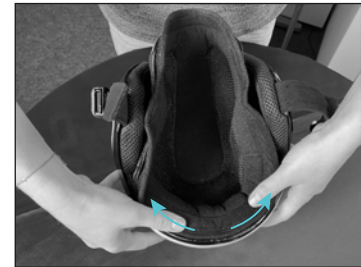

STEP 5

Now press the liner firmly from the center around the whole helmet edge so that no wrinkles appear.