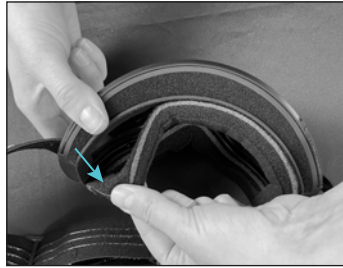

STEP 1

Remove the face foam by detaching the velcro.