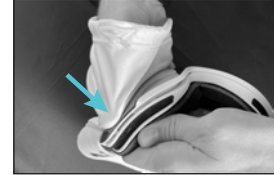

GOGGLE LENS CONSTRUCTIONS

TORIC LENS

Toric lenses are curved in a way which avoids optical distortion and adds a bold, modern look to the goggle.

FEATURED IN
**SENTINEL
CONTEX PRO RACE**

CYLINDRICAL LENS

The Cylindrical Lens is a flat lens with single lateral curve that provides a superior field of vision.

LENS EXCHANGE PER MODEL

SENTINEL

Press down the frame of the goggle with your thumb at the exit of the strap - The first secure hooks come loose.

Remove the lens completely from the frame.

To mount the spare lens start at one side and press the hooks back. Always start with the bottom hooks.

Start from one side over the middle to the other and fix all hooks by pushing the lens into the frame.

VIDEO INSTRUCTIONS

CONTEX PRO

To remove the lens, pull the frame of the goggle upwards at the top edge.