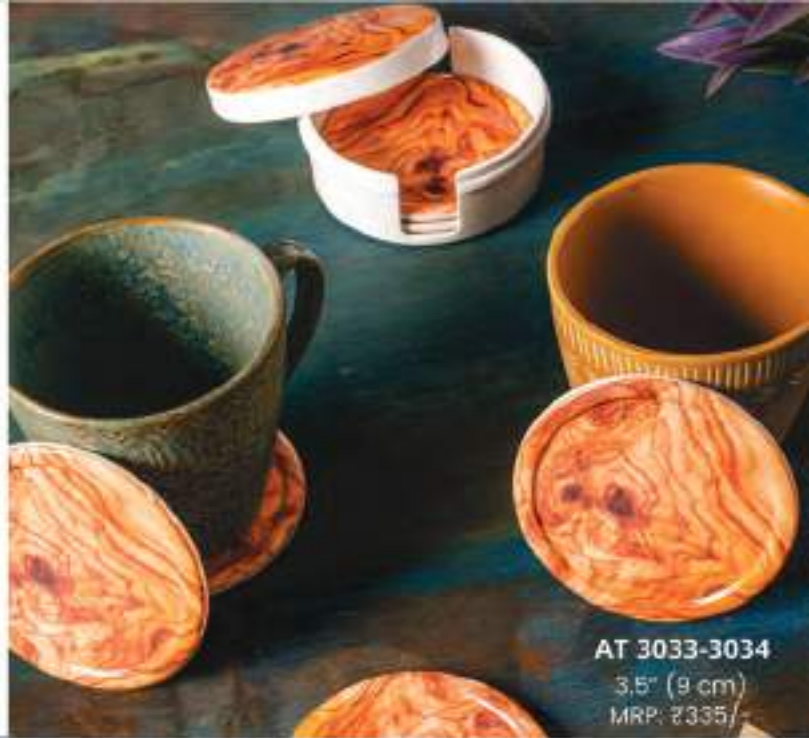

# Coaster

SET OF 6  
WITH STAND

Also Available In White\*

AT 3033-3034

3.5" (9 cm)

MRP: ₹335/-

Various Color Options Available in All the Models

\*Capacity & Size are Indicative Only. Actuals may vary. | Prices are subject to change without notice.