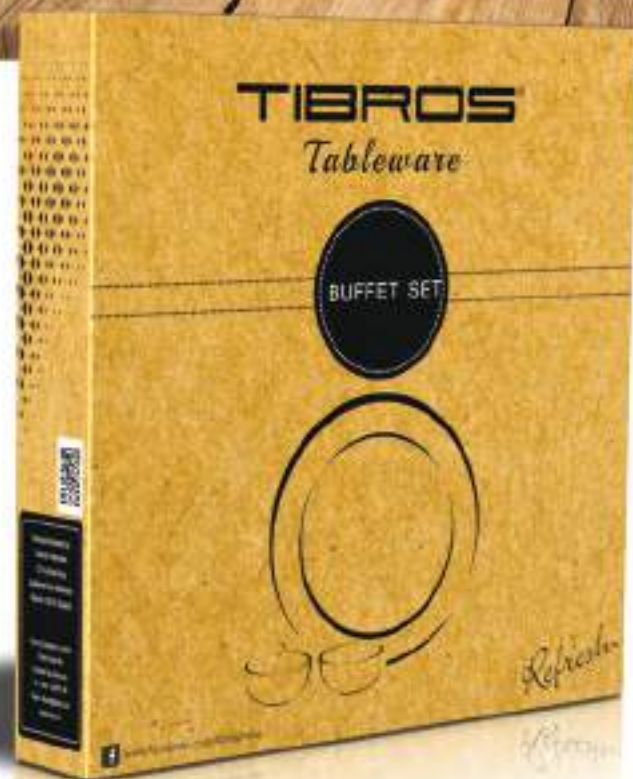

CLASSIC SERIES