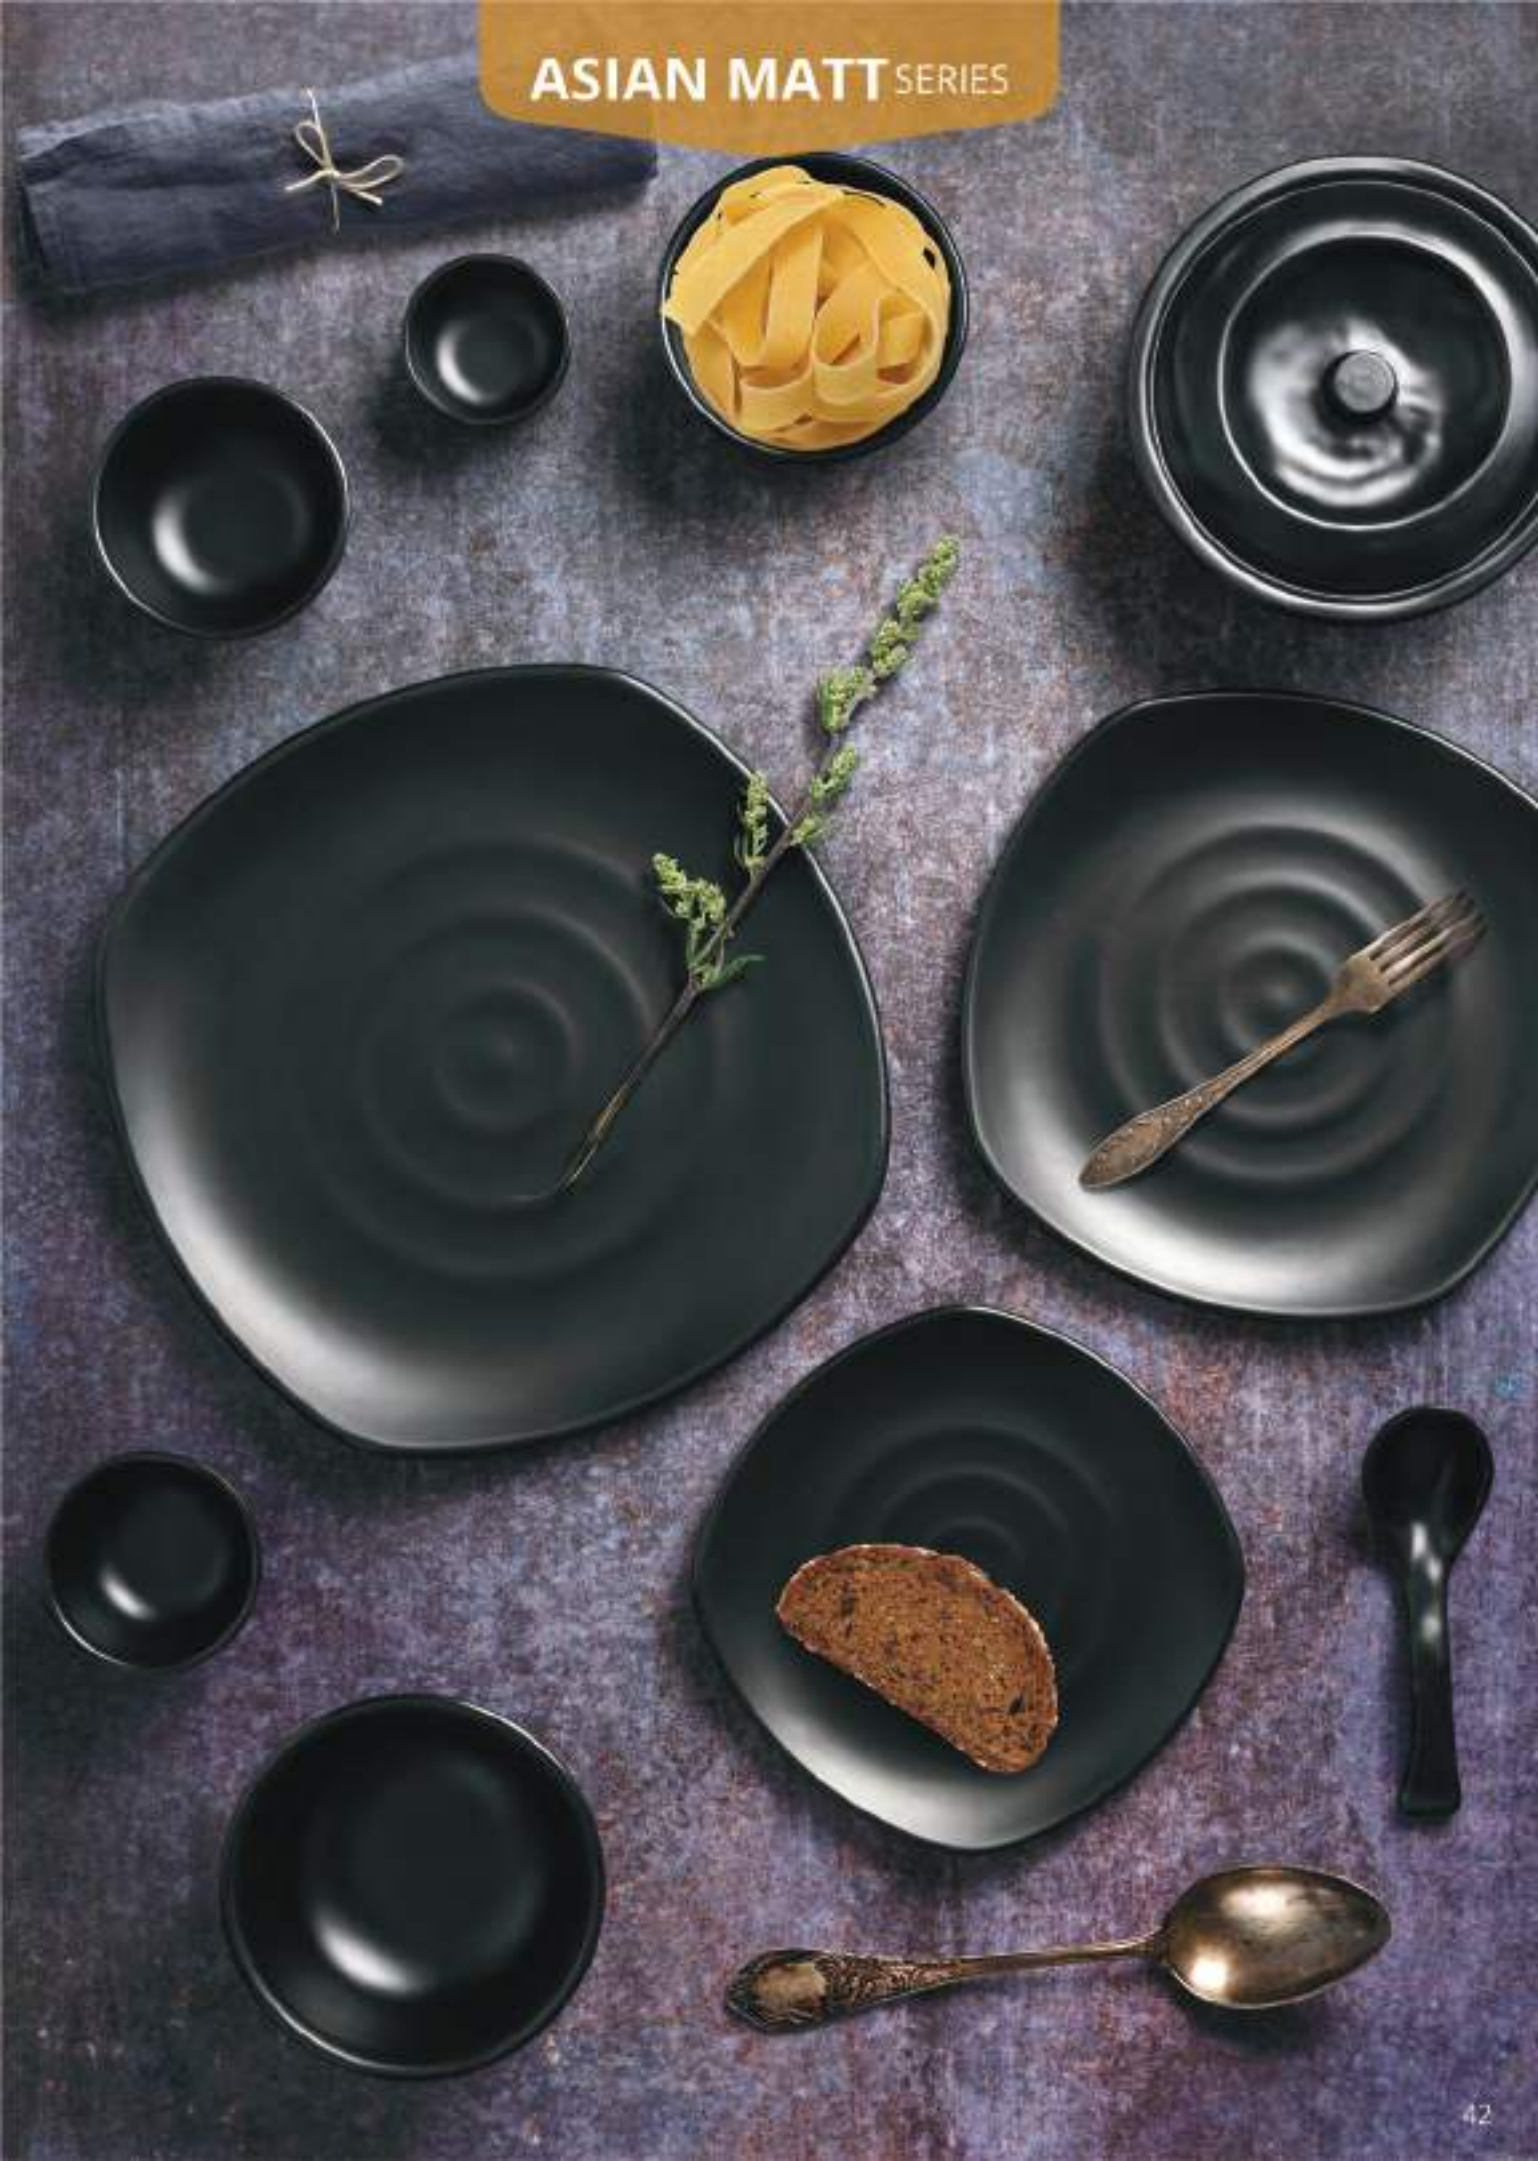

ASIAN MATT SERIES

**AT 1042**

Dinner Plate 11" (28 cm)

MRP : ₹205/-

M.P. : 36 pc.

**AT 1043**

Medium Plate 9" (23 cm)

MRP : ₹140/-