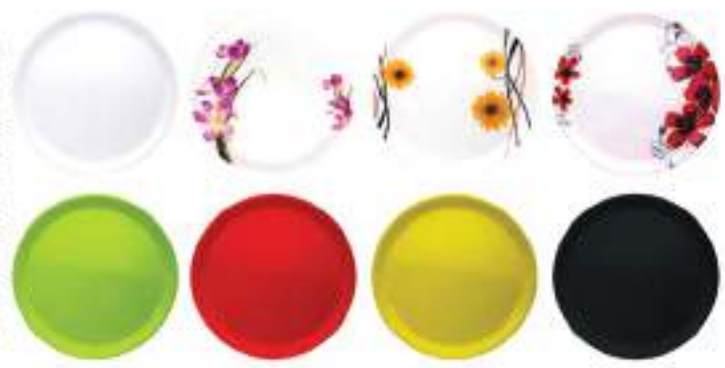

Component	12 Pcs. Buffet Set
Buffet Plate (12") - AT 1010	6
Katori	6

MRP ₹ 1280/-

Coloured: ₹145/- | Printed: ₹118/-