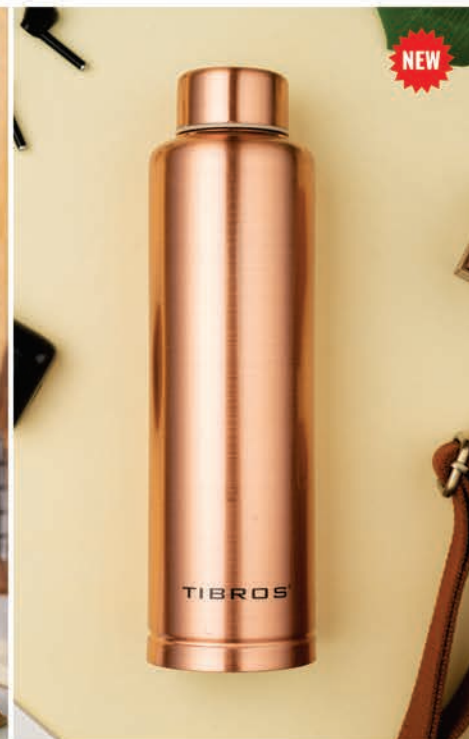

**Healthline
Copper Bottle (Delight)**

MRP : ₹1270/- | Master Pack : 12 pc.
980 ml (+/-)

COPPER PLATED STEEL BOTTLE

**Omega Copper
Steel Bottle**

MRP : ₹1050/- | Master Pack : 12 pc.
980 ml (+/-)

**Aqua Copper
Steel Bottle**