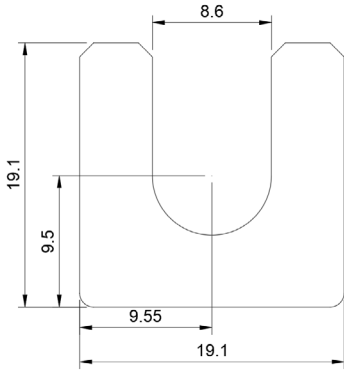

DSCH057

Part No	Description	Thickness	Legacy # \ Shim Set Includes
DSCH057-M025	Metric Shim	.25 mm	GSD-A-25
DSCH057-M050	Metric Shim	.50 mm	GSD-A-50
DSCH057-M100	Metric Shim	1.00 mm	GSD-A-1
DSCH057-M200	Metric Shim	2.00 mm	GSD-A-2
DSCH057-M454	Four Piece Shim Set - Metric	4.50 mm	(1) 2.00 mm, (2) 1.00 mm, (1) .50 mm
DSCH057-M505	Five Piece Shim Set - Metric	5.00 mm	(1) 2.00 mm, (2) 1.00 mm, (2) .50 mm
DSCH057-M506	Six Piece Shim Set - Metric	5.00 mm	(1) 2.00 mm, (2) 1.00 mm, (1) .50 mm, (2) .25 mm
DSCH057-M507	Seven Piece Shim Set - Metric	5.00 mm	(1) 2.00 mm, (1) 1.00 mm, (3) .50 mm, (2) .25 mm
DSCH057-M605	Five Piece Shim Set - Metric	6.00 mm	(2) 2.00 mm, (1) 1.00 mm, (2) .50 mm