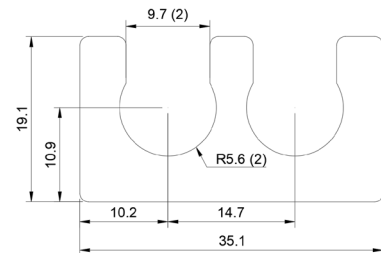

DSCH006

Part No	Description	Thickness	Legacy # \ Shim Set Includes
DSCH006-M025	Metric Shim	.25 mm	FSD 34497-54
DSCH006-M050	Metric Shim	.50 mm	FSD 34497-53
DSCH006-M100	Metric Shim	1.00 mm	FSD 34497-52
DSCH006-M200	Metric Shim	2.00 mm	FSD 34497-51
DSCH006-E015	Inch Shim	.015 inch	FSD 14066-54
DSCH006-E032	Inch Shim	.031 Inch	FSD 14066-52
DSCH006-E062	Inch Shim	.062 inch	FSD 14066-51
DSCH006-M454	Four Piece Shim Set - Metric	4.50 mm	(1) 2.00 mm, (2) 1.00 mm, (1) .50 mm
DSCH006-M505	Five Piece Shim Set - Metric	5.00 mm	(1) 2.00 mm, (2) 1.00 mm, (2) .50 mm
DSCH006-M506	Six Piece Shim Set - Metric	5.00 mm	(1) 2.00 mm, (2) 1.00 mm, (1) .50 mm, (2) .25 mm
DSCH006-M507	Seven Piece Shim Set - Metric	5.00 mm	(1) 2.00 mm, (1) 1.00 mm, (3) .50 mm, (2) .25 mm
DSCH006-M605	Five Piece Shim Set - Metric	6.00 mm	(2) 2.00 mm, (1) 1.00 mm, (2) .50 mm
DSCH006-E255	Five Piece Shim Set - Inch	.250 inch	(3) .062 Inch, (2) .031 Inch