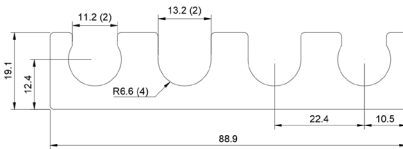

DSCH011

Part No	Description	Thickness	Legacy # \ Shim Set Includes
DSCH011-M025	Metric Shim	.25 mm	FSD 34502-54
DSCH011-M050	Metric Shim	.50 mm	FSD 34502-53
DSCH011-M100	Metric Shim	1.00 mm	FSD 34502-52
DSCH011-M200	Metric Shim	2.00 mm	FSD 34502-51
DSCH011-E015	Inch Shim	.015 inch	FSD 14059-54
DSCH011-E032	Inch Shim	.031 Inch	FSD 14059-52
DSCH011-E062	Inch Shim	.062 inch	FSD 14059-51
DSCH011-M454	Four Piece Shim Set - Metric	4.50 mm	(1) 2.00 mm, (2) 1.00 mm, (1) .50 mm
DSCH011-M505	Five Piece Shim Set - Metric	5.00 mm	(1) 2.00 mm, (2) 1.00 mm, (2) .50 mm
DSCH011-M506	Six Piece Shim Set - Metric	5.00 mm	(1) 2.00 mm, (2) 1.00 mm, (1) .50 mm, (2) .25 mm
DSCH011-M507	Seven Piece Shim Set - Metric	5.00 mm	(1) 2.00 mm, (1) 1.00 mm, (3) .50 mm, (2) .25 mm
DSCH011-M605	Five Piece Shim Set - Metric	6.00 mm	(2) 2.00 mm, (1) 1.00 mm, (2) .50 mm
DSCH011-E255	Five Piece Shim Set - Inch	.250 inch	(3) .062 Inch, (2) .031 Inch