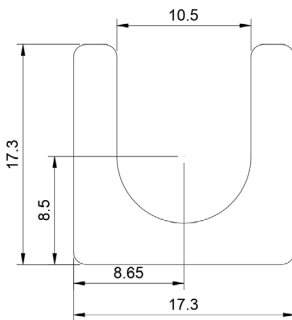

DSCH035

Part No	Description	Thickness	Legacy # \ Shim Set Includes
DSCH035-M025	Metric Shim	.25 mm	FSD 41257-51
DSCH035-M050	Metric Shim	.50 mm	FSD 41257-52
DSCH035-M100	Metric Shim	1.00 mm	FSD 41257-53
DSCH035-M200	Metric Shim	2.00 mm	FSD 41257-54
DSCH035-M454	Four Piece Shim Set - Metric	4.50 mm	(1) 2.00 mm, (2) 1.00 mm, (1) .50 mm
DSCH035-M505	Five Piece Shim Set - Metric	5.00 mm	(1) 2.00 mm, (2) 1.00 mm, (2) .50 mm
DSCH035-M506	Six Piece Shim Set - Metric	5.00 mm	(1) 2.00 mm, (2) 1.00 mm, (1) .50 mm, (2) .25 mm
DSCH035-M507	Seven Piece Shim Set - Metric	5.00 mm	(1) 2.00 mm, (1) 1.00 mm, (3) .50 mm, (2) .25 mm
DSCH035-M605	Five Piece Shim Set - Metric	6.00 mm	(2) 2.00 mm, (1) 1.00 mm, (2) .50 mm