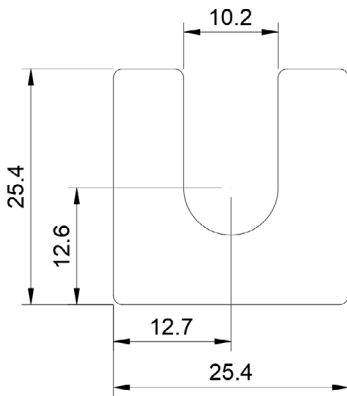

DSCH002

Part No	Description	Thickness	Legacy # \ Shim Set Includes
DSCH002-M025	Metric Shim	.25 mm	FSD 34493-54, GSD-B-25
DSCH002-M050	Metric Shim	.50 mm	FSD 34493-53, GSD-B-50
DSCH002-M100	Metric Shim	1.00 mm	FSD 34493-52, GSD-B-1
DSCH002-M200	Metric Shim	2.00 mm	FSD 34493-51, GSD-B-2
DSCH002-E015	Inch Shim	.015 inch	FSD 14181-54
DSCH002-E032	Inch Shim	.031 Inch	FSD 14181-52
DSCH002-E062	Inch Shim	.062 inch	FSD 14181-51
DSCH002-M454	Four Piece Shim Set - Metric	4.50 mm	(1) 2.00 mm, (2) 1.00 mm, (1) .50 mm
DSCH002-M505	Five Piece Shim Set - Metric	5.00 mm	(1) 2.00 mm, (2) 1.00 mm, (2) .50 mm
DSCH002-M506	Six Piece Shim Set - Metric	5.00 mm	(1) 2.00 mm, (2) 1.00 mm, (1) .50 mm, (2) .25 mm
DSCH002-M507	Seven Piece Shim Set - Metric	5.00 mm	(1) 2.00 mm, (1) 1.00 mm, (3) .50 mm, (2) .25 mm
DSCH002-M605	Five Piece Shim Set - Metric	6.00 mm	(2) 2.00 mm, (1) 1.00 mm, (2) .50 mm
DSCH002-E255	Five Piece Shim Set - Inch	.250 inch	(3) .062 Inch, (2) .031 Inch