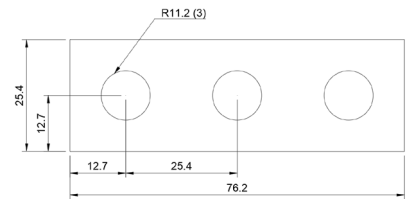

DSCH094

Part No	Description	Thickness	Legacy # \ Shim Set Includes
DSCH094-E015	Inch Shim	.015 inch	CSS 412-3
DSCH094-E032	Inch Shim	.031 inch	CSS 412-1
DSCH094-E062	Inch Shim	.062 inch	CSS 412-2
DSCH094-E155	Five Piece Shim Set - Inch	.150 inch	42-530-2800 \ (1) .062 Inch, (2) .031 Inch, (2) 015 inch