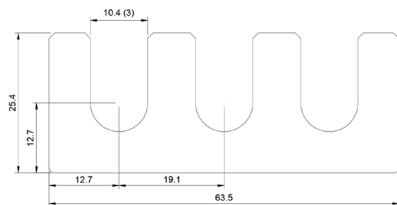

DSCH059

Part No	Description	Thickness	Legacy # \ Shim Set Includes
DSCH059-M025	Metric Shim	.25 mm	GSD-E-25
DSCH059-M050	Metric Shim	.50 mm	GSD-E-50
DSCH059-M100	Metric Shim	1.00 mm	GSD-E-1
DSCH059-M200	Metric Shim	2.00 mm	GSD-E-2
DSCH059-M454	Four Piece Shim Set - Metric	4.50 mm	(1) 2.00 mm, (2) 1.00 mm, (1) .50 mm
DSCH059-M505	Five Piece Shim Set - Metric	5.00 mm	(1) 2.00 mm, (2) 1.00 mm, (2) .50 mm
DSCH059-M506	Six Piece Shim Set - Metric	5.00 mm	(1) 2.00 mm, (2) 1.00 mm, (1) .50 mm, (2) .25 mm
DSCH059-M507	Seven Piece Shim Set - Metric	5.00 mm	(1) 2.00 mm, (1) 1.00 mm, (3) .50 mm, (2) .25 mm
DSCH059-M605	Five Piece Shim Set - Metric	6.00 mm	(2) 2.00 mm, (1) 1.00 mm, (2) .50 mm