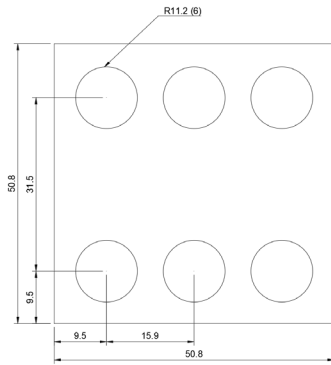

DSCH090

Part No	Description	Thickness	Legacy # \ Shim Set Includes
DSCH090-E015	Inch Shim	.015 inch	CSS 88-3
DSCH090-E032	Inch Shim	.031 inch	CSS 88-1
DSCH090-E062	Inch Shim	.062 inch	CSS 88-2
DSCH090-E155	Five Piece Shim Set - Inch	.150 inch	42-530-2700 \ (1) .062 Inch, (2) .031 Inch, (2) 015 inch