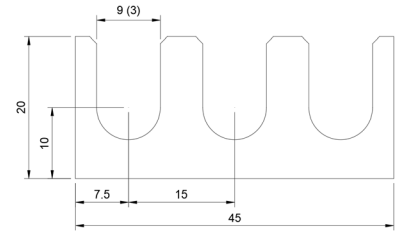

NON - NAAMS SHIMS

*To see product pages, click on the part number

DSCH117

Part No	Description	Thickness	Legacy # \ Shim Set Includes
DSCH117-M010	Metric Shim	0.10 mm	3 699 430
DSCH117-M025	Metric Shim	0.25 mm	
DSCH117-M050	Metric Shim	0.50 mm	3 699 431
DSCH117-M100	Metric Shim	1.00 mm	3 699 432
DSCH117-M200	Metric Shim	2.00 mm	3 699 433
DSCH117-M505	Five Piece Shim Set - Metric	5.00 mm	(1) 2.00 mm, (2) 1.00 mm, (2) .50 mm
DSCH117-M507	Seven Piece Shim Set - Metric	5.00 mm	(1) 2.00 mm, (1) 1.00 mm, (3) .50 mm, (2) .25 mm