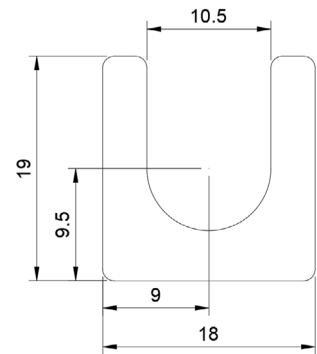

DSCH119

Part No	Description	Thickness	Legacy # \ Shim Set Includes
DSCH119-M025	Metric Shim	0.25 mm	TYPE 1-T025, DSC1918-51
DSCH119-M050	Metric Shim	0.50 mm	TYPE 1-T050, DSC1918-52
DSCH119-M100	Metric Shim	1.00 mm	TYPE 1-T100, DSC1918-53
DSCH119-M200	Metric Shim	2.00 mm	TYPE 1-T200, DSC1918-54
DSCH119-M505	Five Piece Shim Set - Metric	5.00 mm	(1) 2.00 mm, (2) 1.00 mm, (2) .50 mm
DSCH119-M507	Seven Piece Shim Set - Metric	5.00 mm	(1) 2.00 mm, (1) 1.00 mm, (3) .50 mm, (2) .25 mm