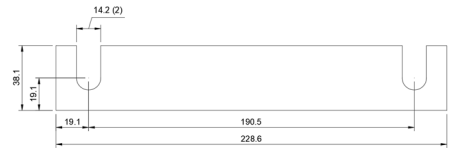

DSCH110

Part No	Description	Thickness	Legacy # \ Shim Set Includes
DSCH110-E059	Inch Shim	.059 inch	
DSCH110-E244	Four Piece Shim Set - Inch	.236 inch	D113066 \ (4) .059 inch