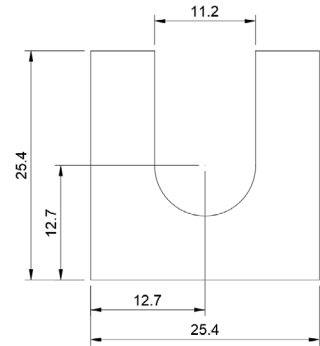

NON - NAAMS SHIMS

*To see product pages, click on the part number

DSCH029

Part No	Description	Thickness	Legacy # \ Shim Set Includes
DSCH029-M025	Metric Shim	.25 mm	FSD 40891-54
DSCH029-M050	Metric Shim	.50 mm	FSD 40891-53
DSCH029-M100	Metric Shim	1.00 mm	FSD 40891-52
DSCH029-M200	Metric Shim	2.00 mm	FSD 40891-51
DSCH029-M454	Four Piece Shim Set - Metric	4.50 mm	(1) 2.00 mm, (2) 1.00 mm, (1) .50 mm
DSCH029-M505	Five Piece Shim Set - Metric	5.00 mm	(1) 2.00 mm, (2) 1.00 mm, (2) .50 mm
DSCH029-M506	Six Piece Shim Set - Metric	5.00 mm	(1) 2.00 mm, (2) 1.00 mm, (1) .50 mm, (2) .25 mm
DSCH029-M507	Seven Piece Shim Set - Metric	5.00 mm	(1) 2.00 mm, (1) 1.00 mm, (3) .50 mm, (2) .25 mm
DSCH029-M605	Five Piece Shim Set - Metric	6.00 mm	(2) 2.00 mm, (1) 1.00 mm, (2) .50 mm