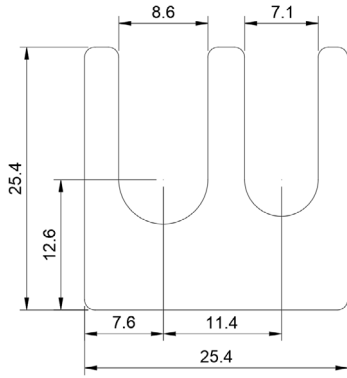

DSCH065

Part No	Description	Thickness	Legacy # \ Shim Set Includes
DSCH065-M025	Metric Shim	.25 mm	M FS 15-CCCC
DSCH065-M050	Metric Shim	.50 mm	M FS 15-CCC
DSCH065-M100	Metric Shim	1.00 mm	M FS 15-CC
DSCH065-M200	Metric Shim	2.00 mm	M FS 15-C
DSCH065-E015	Inch Shim	.015 inch	FS 15-CCC
DSCH065-E032	Inch Shim	.031 inch	FS 15-CC
DSCH065-E062	Inch Shim	.062 inch	FS 15-C
DSCH065-M454	Four Piece Shim Set - Metric	4.50 mm	(1) 2.00 mm, (2) 1.00 mm, (1) .50 mm
DSCH065-M505	Five Piece Shim Set - Metric	5.00 mm	(1) 2.00 mm, (2) 1.00 mm, (2) .50 mm
DSCH065-M506	Six Piece Shim Set - Metric	5.00 mm	(1) 2.00 mm, (2) 1.00 mm, (1) .50 mm, (2) .25 mm
DSCH065-M507	Seven Piece Shim Set - Metric	5.00 mm	(1) 2.00 mm, (1) 1.00 mm, (3) .50 mm, (2) .25 mm
DSCH065-M605	Five Piece Shim Set - Metric	6.00 mm	(2) 2.00 mm, (1) 1.00 mm, (2) .50 mm
DSCH065-E255	Five Piece Shim Set - Inch	.250 inch	(3) .062 Inch, (2) .031 Inch