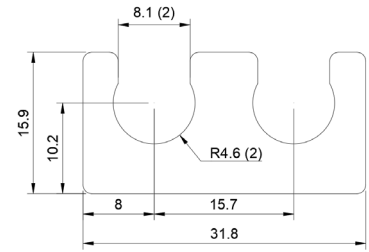

NON - NAAMS SHIMS

*To see product pages, click on the part number

DSCH005

Part No	Description	Thickness	Legacy # \ Shim Set Includes
DSCH005-M025	Metric Shim	.25 mm	FSD 34496-54
DSCH005-M050	Metric Shim	.50 mm	FSD 34496-53
DSCH005-M100	Metric Shim	1.00 mm	FSD 34496-52
DSCH005-M200	Metric Shim	2.00 mm	FSD 34496-51
DSCH005-E015	Inch Shim	.015 inch	FSD 14107-54
DSCH005-E032	Inch Shim	.031 Inch	FSD 14107-52
DSCH005-E062	Inch Shim	.062 inch	FSD 14107-51
DSCH005-M454	Four Piece Shim Set - Metric	4.50 mm	(1) 2.00 mm, (2) 1.00 mm, (1) .50 mm
DSCH005-M505	Five Piece Shim Set - Metric	5.00 mm	(1) 2.00 mm, (2) 1.00 mm, (2) .50 mm
DSCH005-M506	Six Piece Shim Set - Metric	5.00 mm	(1) 2.00 mm, (2) 1.00 mm, (1) .50 mm, (2) .25 mm
DSCH005-M507	Seven Piece Shim Set - Metric	5.00 mm	(1) 2.00 mm, (1) 1.00 mm, (3) .50 mm, (2) .25 mm
DSCH005-M605	Five Piece Shim Set - Metric	6.00 mm	(2) 2.00 mm, (1) 1.00 mm, (2) .50 mm
DSCH005-E255	Five Piece Shim Set - Inch	.250 inch	(3) .062 Inch, (2) .031 Inch