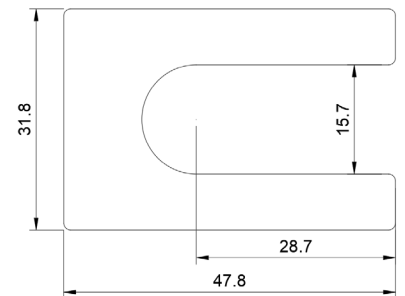

DSCH023

Part No	Description	Thickness	Legacy # \ Shim Set Includes
DSCH023-M025	Metric Shim	.25 mm	DSC-625S-54
DSCH023-M050	Metric Shim	.50 mm	DSC-625S-53
DSCH023-M100	Metric Shim	1.00 mm	DSC-625S-52
DSCH023-M200	Metric Shim	2.00 mm	DSC-625S-51
DSCH023-E015	Inch Shim	.015 inch	125187-54
DSCH023-E032	Inch Shim	.031 Inch	125187-52
DSCH023-E062	Inch Shim	.062 inch	125187-51
DSCH023-M454	Four Piece Shim Set - Metric	4.50 mm	(1) 2.00 mm, (2) 1.00 mm, (1) .50 mm
DSCH023-M505	Five Piece Shim Set - Metric	5.00 mm	(1) 2.00 mm, (2) 1.00 mm, (2) .50 mm
DSCH023-M506	Six Piece Shim Set - Metric	5.00 mm	(1) 2.00 mm, (2) 1.00 mm, (1) .50 mm, (2) .25 mm
DSCH023-M507	Seven Piece Shim Set - Metric	5.00 mm	(1) 2.00 mm, (1) 1.00 mm, (3) .50 mm, (2) .25 mm
DSCH023-M605	Five Piece Shim Set - Metric	6.00 mm	(2) 2.00 mm, (1) 1.00 mm, (2) .50 mm
DSCH023-E255	Five Piece Shim Set - Inch	.250 inch	(3) .062 Inch, (2) .031 Inch