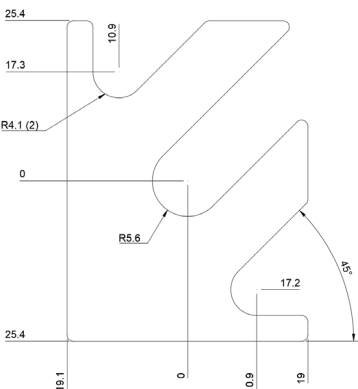

DSCH020

Part No	Description	Thickness	Legacy # \ Shim Set Includes
DSCH020-M025	Metric Shim	.25 mm	FSD 34511-54
DSCH020-M050	Metric Shim	.50 mm	FSD 34511-53
DSCH020-M100	Metric Shim	1.00 mm	FSD 34511-52
DSCH020-M200	Metric Shim	2.00 mm	FSD 34511-51
DSCH020-E015	Inch Shim	.015 inch	FSD 14076-54
DSCH020-E032	Inch Shim	.031 Inch	FSD 14076-52
DSCH020-E062	Inch Shim	.062 inch	FSD 14076-51
DSCH020-M454	Four Piece Shim Set - Metric	4.50 mm	(1) 2.00 mm, (2) 1.00 mm, (1) .50 mm
DSCH020-M505	Five Piece Shim Set - Metric	5.00 mm	(1) 2.00 mm, (2) 1.00 mm, (2) .50 mm
DSCH020-M506	Six Piece Shim Set - Metric	5.00 mm	(1) 2.00 mm, (2) 1.00 mm, (1) .50 mm, (2) .25 mm
DSCH020-M507	Seven Piece Shim Set - Metric	5.00 mm	(1) 2.00 mm, (1) 1.00 mm, (3) .50 mm, (2) .25 mm
DSCH020-M605	Five Piece Shim Set - Metric	6.00 mm	(2) 2.00 mm, (1) 1.00 mm, (2) .50 mm
DSCH020-E255	Five Piece Shim Set - Inch	.250 inch	(3) .062 Inch, (2) .031 Inch