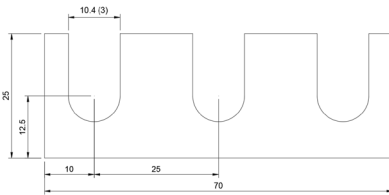

DSCH042

Part No	Description	Thickness	Legacy # \ Shim Set Includes
DSCH042-M025	Metric Shim	.25 mm	56ZF28685-0
DSCH042-M050	Metric Shim	.50 mm	56ZF28685-1
DSCH042-M100	Metric Shim	1.00 mm	56ZF28685-2
DSCH042-M200	Metric Shim	2.00 mm	56ZF28685-3
DSCH042-M454	Four Piece Shim Set - Metric	4.50 mm	(1) 2.00 mm, (2) 1.00 mm, (1) .50 mm
DSCH042-M505	Five Piece Shim Set - Metric	5.00 mm	(1) 2.00 mm, (2) 1.00 mm, (2) .50 mm
DSCH042-M506	Six Piece Shim Set - Metric	5.00 mm	(1) 2.00 mm, (2) 1.00 mm, (1) .50 mm, (2) .25 mm
DSCH042-M507	Seven Piece Shim Set - Metric	5.00 mm	(1) 2.00 mm, (1) 1.00 mm, (3) .50 mm, (2) .25 mm
DSCH042-M605	Five Piece Shim Set - Metric	6.00 mm	(2) 2.00 mm, (1) 1.00 mm, (2) .50 mm