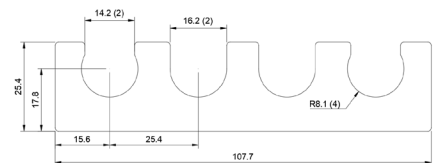

DSCH015

Part No	Description	Thickness	Legacy # \ Shim Set Includes
DSCH015-M025	Metric Shim	.25 mm	FSD 34506-54
DSCH015-M050	Metric Shim	.50 mm	FSD 34506-53
DSCH015-M100	Metric Shim	1.00 mm	FSD 34506-52
DSCH015-M200	Metric Shim	2.00 mm	FSD 34506-51
DSCH015-E015	Inch Shim	.015 inch	FSD 14202-54
DSCH015-E032	Inch Shim	.031 Inch	FSD 14202-52
DSCH015-E062	Inch Shim	.062 inch	FSD 14202-51
DSCH015-M454	Four Piece Shim Set - Metric	4.50 mm	(1) 2.00 mm, (2) 1.00 mm, (1) .50 mm
DSCH015-M505	Five Piece Shim Set - Metric	5.00 mm	(1) 2.00 mm, (2) 1.00 mm, (2) .50 mm
DSCH015-M506	Six Piece Shim Set - Metric	5.00 mm	(1) 2.00 mm, (2) 1.00 mm, (1) .50 mm, (2) .25 mm
DSCH015-M507	Seven Piece Shim Set - Metric	5.00 mm	(1) 2.00 mm, (1) 1.00 mm, (3) .50 mm, (2) .25 mm
DSCH015-M605	Five Piece Shim Set - Metric	6.00 mm	(2) 2.00 mm, (1) 1.00 mm, (2) .50 mm
DSCH015-E255	Five Piece Shim Set - Inch	.250 inch	(3) .062 Inch, (2) .031 Inch