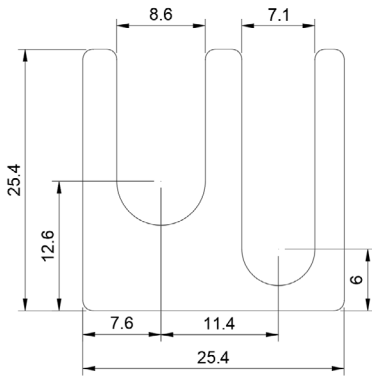

DSCH066

Part No	Description	Thickness	Legacy # \ Shim Set Includes
DSCH066-M025	Metric Shim	.25 mm	M FS 15-DDDD
DSCH066-M050	Metric Shim	.50 mm	M FS 15-DDD
DSCH066-M100	Metric Shim	1.00 mm	M FS 15-DD
DSCH066-M200	Metric Shim	2.00 mm	M FS 15-D
DSCH066-E015	Inch Shim	.015 inch	FS 15-DDD
DSCH066-E032	Inch Shim	.031 inch	FS 15-DD
DSCH066-E062	Inch Shim	.062 inch	FS 15-D
DSCH066-M454	Four Piece Shim Set - Metric	4.50 mm	(1) 2.00 mm, (2) 1.00 mm, (1) .50 mm
DSCH066-M505	Five Piece Shim Set - Metric	5.00 mm	(1) 2.00 mm, (2) 1.00 mm, (2) .50 mm
DSCH066-M506	Six Piece Shim Set - Metric	5.00 mm	(1) 2.00 mm, (2) 1.00 mm, (1) .50 mm, (2) .25 mm
DSCH066-M507	Seven Piece Shim Set - Metric	5.00 mm	(1) 2.00 mm, (1) 1.00 mm, (3) .50 mm, (2) .25 mm
DSCH066-M605	Five Piece Shim Set - Metric	6.00 mm	(2) 2.00 mm, (1) 1.00 mm, (2) .50 mm
DSCH066-E255	Five Piece Shim Set - Inch	.250 inch	(3) .062 Inch, (2) .031 Inch