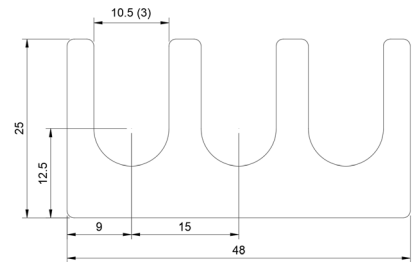

DSCH038

Part No	Description	Thickness	Legacy # \ Shim Set Includes
DSCH038-M025	Metric Shim	.25 mm	FSD 41259-51, ASH302, 56ZF28682-0
DSCH038-M050	Metric Shim	.50 mm	FSD 41259-52, ASH305, 56ZF28682-1
DSCH038-M100	Metric Shim	1.00 mm	FSD 41259-53, ASH310, 56ZF28682-2
DSCH038-M200	Metric Shim	2.00 mm	FSD 41259-54, ASH320, 56ZF28682-3
DSCH038-M454	Four Piece Shim Set - Metric	4.50 mm	(1) 2.00 mm, (2) 1.00 mm, (1) .50 mm
DSCH038-M505	Five Piece Shim Set - Metric	5.00 mm	(1) 2.00 mm, (2) 1.00 mm, (2) .50 mm
DSCH038-M506	Six Piece Shim Set - Metric	5.00 mm	(1) 2.00 mm, (2) 1.00 mm, (1) .50 mm, (2) .25 mm
DSCH038-M507	Seven Piece Shim Set - Metric	5.00 mm	(1) 2.00 mm, (1) 1.00 mm, (3) .50 mm, (2) .25 mm
DSCH038-M605	Five Piece Shim Set - Metric	6.00 mm	(2) 2.00 mm, (1) 1.00 mm, (2) .50 mm