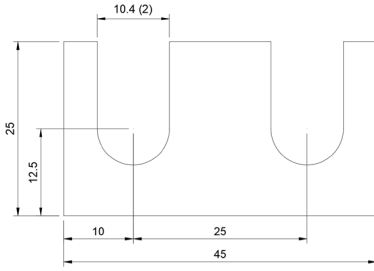

DSCH041

Part No	Description	Thickness	Legacy # \ Shim Set Includes
DSCH041-M025	Metric Shim	.25 mm	56ZF28683-0
DSCH041-M050	Metric Shim	.50 mm	56ZF28683-1
DSCH041-M100	Metric Shim	1.00 mm	56ZF28683-2
DSCH041-M200	Metric Shim	2.00 mm	56ZF28683-3
DSCH041-M454	Four Piece Shim Set - Metric	4.50 mm	(1) 2.00 mm, (2) 1.00 mm, (1) .50 mm
DSCH041-M505	Five Piece Shim Set - Metric	5.00 mm	(1) 2.00 mm, (2) 1.00 mm, (2) .50 mm
DSCH041-M506	Six Piece Shim Set - Metric	5.00 mm	(1) 2.00 mm, (2) 1.00 mm, (1) .50 mm, (2) .25 mm
DSCH041-M507	Seven Piece Shim Set - Metric	5.00 mm	(1) 2.00 mm, (1) 1.00 mm, (3) .50 mm, (2) .25 mm
DSCH041-M605	Five Piece Shim Set - Metric	6.00 mm	(2) 2.00 mm, (1) 1.00 mm, (2) .50 mm