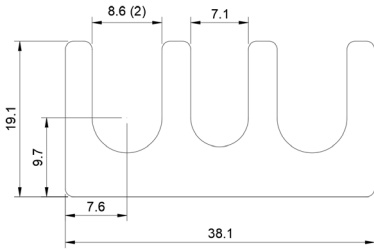

DSCH073

Part No	Description	Thickness	Legacy # \ Shim Set Includes
DSCH073-M025	Metric Shim	.25 mm	M FS 15-LLLL
DSCH073-M050	Metric Shim	.50 mm	M FS 15-LLL
DSCH073-M100	Metric Shim	1.00 mm	M FS 15-LL
DSCH073-M200	Metric Shim	2.00 mm	M FS 15-L
DSCH073-E015	Inch Shim	.015 inch	FS 15-LLL
DSCH073-E032	Inch Shim	.031 inch	FS 15-LL
DSCH073-E062	Inch Shim	.062 inch	FS 15-L
DSCH073-M454	Four Piece Shim Set - Metric	4.50 mm	(1) 2.00 mm, (2) 1.00 mm, (1) .50 mm
DSCH073-M505	Five Piece Shim Set - Metric	5.00 mm	(1) 2.00 mm, (2) 1.00 mm, (2) .50 mm
DSCH073-M506	Six Piece Shim Set - Metric	5.00 mm	(1) 2.00 mm, (2) 1.00 mm, (1) .50 mm, (2) .25 mm
DSCH073-M507	Seven Piece Shim Set - Metric	5.00 mm	(1) 2.00 mm, (1) 1.00 mm, (3) .50 mm, (2) .25 mm
DSCH073-M605	Five Piece Shim Set - Metric	6.00 mm	(2) 2.00 mm, (1) 1.00 mm, (2) .50 mm
DSCH073-E255	Five Piece Shim Set - Inch	.250 inch	(3) .062 Inch, (2) .031 Inch