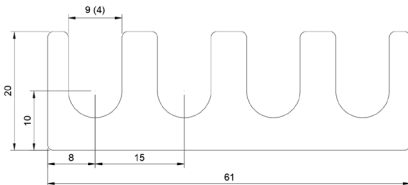

DSCH051

Part No	Description	Thickness	Legacy # \ Shim Set Includes
DSCH051-M025	Metric Shim	.25 mm	ASH402N
DSCH051-M050	Metric Shim	.50 mm	ASH405N
DSCH051-M100	Metric Shim	1.00 mm	ASH410N
DSCH051-M200	Metric Shim	2.00 mm	ASH420N
DSCH051-M454	Four Piece Shim Set - Metric	4.50 mm	(1) 2.00 mm, (2) 1.00 mm, (1) .50 mm
DSCH051-M505	Five Piece Shim Set - Metric	5.00 mm	(1) 2.00 mm, (2) 1.00 mm, (2) .50 mm
DSCH051-M506	Six Piece Shim Set - Metric	5.00 mm	(1) 2.00 mm, (2) 1.00 mm, (1) .50 mm, (2) .25 mm
DSCH051-M507	Seven Piece Shim Set - Metric	5.00 mm	(1) 2.00 mm, (1) 1.00 mm, (3) .50 mm, (2) .25 mm
DSCH051-M605	Five Piece Shim Set - Metric	6.00 mm	(2) 2.00 mm, (1) 1.00 mm, (2) .50 mm