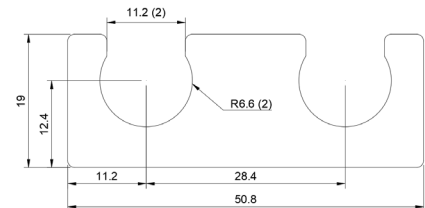

DSCH008

Part No	Description	Thickness	Legacy # \ Shim Set Includes
DSCH008-M025	Metric Shim	.25 mm	FSD 34499-54
DSCH008-M050	Metric Shim	.50 mm	FSD 34499-53
DSCH008-M100	Metric Shim	1.00 mm	FSD 34499-52
DSCH008-M200	Metric Shim	2.00 mm	FSD 34499-51
DSCH008-E015	Inch Shim	.015 inch	FSD 14051-54
DSCH008-E032	Inch Shim	.031 Inch	FSD 14051-52
DSCH008-E062	Inch Shim	.062 inch	FSD 14051-51
DSCH008-M454	Four Piece Shim Set - Metric	4.50 mm	(1) 2.00 mm, (2) 1.00 mm, (1) .50 mm
DSCH008-M505	Five Piece Shim Set - Metric	5.00 mm	(1) 2.00 mm, (2) 1.00 mm, (2) .50 mm
DSCH008-M506	Six Piece Shim Set - Metric	5.00 mm	(1) 2.00 mm, (2) 1.00 mm, (1) .50 mm, (2) .25 mm
DSCH008-M507	Seven Piece Shim Set - Metric	5.00 mm	(1) 2.00 mm, (1) 1.00 mm, (3) .50 mm, (2) .25 mm
DSCH008-M605	Five Piece Shim Set - Metric	6.00 mm	(2) 2.00 mm, (1) 1.00 mm, (2) .50 mm
DSCH008-E255	Five Piece Shim Set - Inch	.250 inch	(3) .062 Inch, (2) .031 Inch