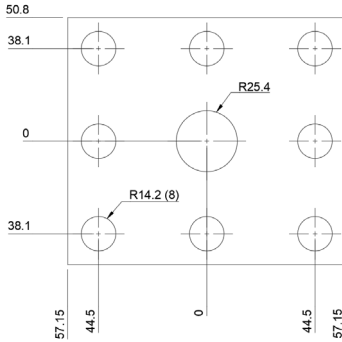

DSCH105

Part No	Description	Thickness	Legacy # \ Shim Set Includes
DSCH105-E015	Inch Shim	.015 inch	CSS 1816-3
DSCH105-E032	Inch Shim	.031 inch	CSS 1816-1
DSCH105-E062	Inch Shim	.062 inch	CSS 1816-2
DSCH105-E155	Five Piece Shim Set - Inch	.150 inch	42-530-4000 \ (1) .062 Inch, (2) .031 Inch, (2) .015 inch