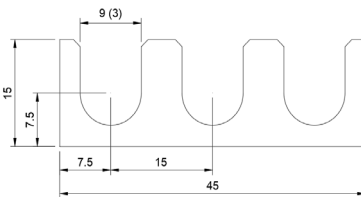

DSCH124

Part No	Description	Thickness	Legacy # \ Shim Set Includes
DSCH124-M010	Metric Shim	0.10 mm	3 193 192
DSCH124-M025	Metric Shim	0.25 mm	
DSCH124-M050	Metric Shim	0.50 mm	3 193 193
DSCH124-M100	Metric Shim	1.00 mm	3 193 194
DSCH124-M200	Metric Shim	2.00 mm	3 193 195
DSCH124-M505	Five Piece Shim Set - Metric	5.00 mm	(1) 2.00 mm, (2) 1.00 mm, (2) .50 mm
DSCH124-M507	Seven Piece Shim Set - Metric	5.00 mm	(1) 2.00 mm, (1) 1.00 mm, (3) .50 mm, (2) .25 mm