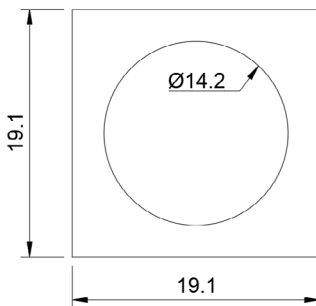

DSCH083

Part No	Description	Thickness	Legacy # \ Shim Set Includes
DSCH083-E015	Inch Shim	.015 inch	CSS 33-3
DSCH083-E032	Inch Shim	.031 inch	CSS 33-1
DSCH083-E062	Inch Shim	.062 inch	CSS 33-2
DSCH083-F155	Five Piece Shim Set - Inch	.150 inch	42-530-2500 \ (1) .062 Inch, (2) .031 Inch, (2) 015 inch