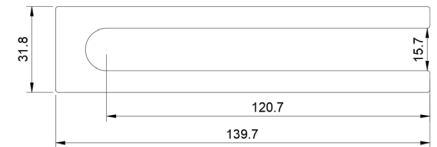

DSCH022

Part No	Description	Thickness	Legacy # \ Shim Set Includes
DSCH022-M025	Metric Shim	.25 mm	FSD 39559-54
DSCH022-M050	Metric Shim	.50 mm	FSD 39559-53
DSCH022-M100	Metric Shim	1.00 mm	FSD 39559-52
DSCH022-M200	Metric Shim	2.00 mm	FSD 39559-51
DSCH022-E015	Inch Shim	.015 inch	FSD 39601-54
DSCH022-E032	Inch Shim	.031 Inch	FSD 39601-52
DSCH022-E062	Inch Shim	.062 inch	FSD 39601-51
DSCH022-M454	Four Piece Shim Set - Metric	4.50 mm	(1) 2.00 mm, (2) 1.00 mm, (1) .50 mm
DSCH022-M505	Five Piece Shim Set - Metric	5.00 mm	(1) 2.00 mm, (2) 1.00 mm, (2) .50 mm
DSCH022-M506	Six Piece Shim Set - Metric	5.00 mm	(1) 2.00 mm, (2) 1.00 mm, (1) .50 mm, (2) .25 mm
DSCH022-M507	Seven Piece Shim Set - Metric	5.00 mm	(1) 2.00 mm, (1) 1.00 mm, (3) .50 mm, (2) .25 mm
DSCH022-M605	Five Piece Shim Set - Metric	6.00 mm	(2) 2.00 mm, (1) 1.00 mm, (2) .50 mm
DSCH022-E255	Five Piece Shim Set - Inch	.250 inch	(3) .062 Inch, (2) .031 Inch