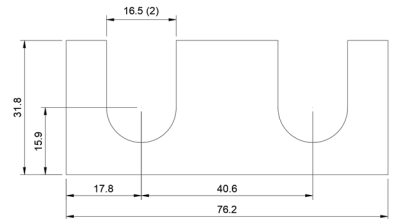

DSCH111

Part No	Description	Thickness	Legacy # \ Shim Set Includes
DSCH111-E005	Inch Shim	.005 inch	FSD 14195-55
DSCH111-E010	Inch Shim	.010 inch	FSD 14195-54
DSCH111-E015	Inch Shim	.015 inch	FSD 14195-53
DSCH111-E030	Inch Shim	.030 inch	FSD 14195-52
DSCH111-E060	Inch Shim	.060 inch	FSD 14195-51
DSCH111-E125	Inch Shim	.125 inch	FSD 14195-50
DSCH111-E155	Five Piece Shim Set - Inch	.150 inch	(1) .060 inch, (2) .030 inch, (2) .015 inch