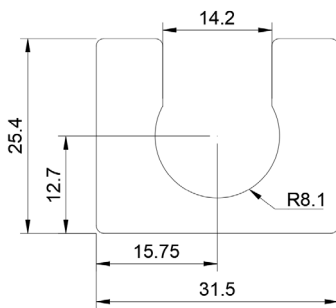

DSCH003

Part No	Description	Thickness	Legacy # \ Shim Set Includes
DSCH003-M025	Metric Shim	.25 mm	FSD 34494-54
DSCH003-M050	Metric Shim	.50 mm	FSD 34494-53
DSCH003-M100	Metric Shim	1.00 mm	FSD 34494-52
DSCH003-M200	Metric Shim	2.00 mm	FSD 34494-51
DSCH003-E015	Inch Shim	.015 inch	FSD 14129-54
DSCH003-E032	Inch Shim	.031 Inch	FSD 14129-52
DSCH003-E062	Inch Shim	.062 inch	FSD 14129-51
DSCH003-M454	Four Piece Shim Set - Metric	4.50 mm	(1) 2.00 mm, (2) 1.00 mm, (1) .50 mm
DSCH003-M505	Five Piece Shim Set - Metric	5.00 mm	(1) 2.00 mm, (2) 1.00 mm, (2) .50 mm
DSCH003-M506	Six Piece Shim Set - Metric	5.00 mm	(1) 2.00 mm, (2) 1.00 mm, (1) .50 mm, (2) .25 mm
DSCH003-M507	Seven Piece Shim Set - Metric	5.00 mm	(1) 2.00 mm, (1) 1.00 mm, (3) .50 mm, (2) .25 mm
DSCH003-M605	Five Piece Shim Set - Metric	6.00 mm	(2) 2.00 mm, (1) 1.00 mm, (2) .50 mm
DSCH003-E255	Five Piece Shim Set - Inch	.250 inch	(3) .062 Inch, (2) .031 Inch