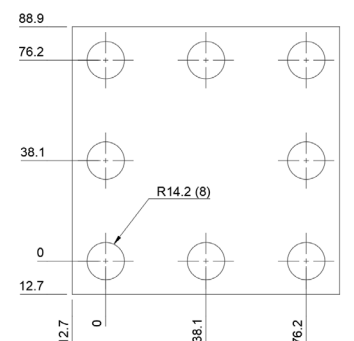

DSCH104

Part No	Description	Thickness	Legacy # \ Shim Set Includes
DSCH104-E015	Inch Shim	.015 inch	CSS 1616-3
DSCH104-E032	Inch Shim	.031 inch	CSS 1616-1
DSCH104-E062	Inch Shim	.062 inch	CSS 1616-2
DSCH104-E155	Five Piece Shim Set - Inch	.150 inch	42-530-3075 \ (1) .062 Inch, (2) .031 Inch, (2) 015 inch