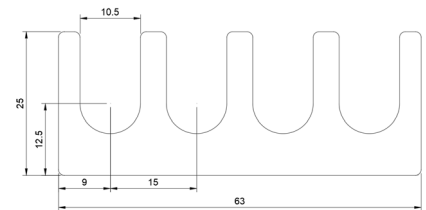

DSCH039

Part No	Description	Thickness	Legacy # \ Shim Set Includes
DSCH039-M025	Metric Shim	.25 mm	FSD 41260-51, ASH402, 56ZF28684-0
DSCH039-M050	Metric Shim	.50 mm	FSD 41260-52, ASH405, 56ZF28684-1
DSCH039-M100	Metric Shim	1.00 mm	FSD 41260-53, ASH410, 56ZF28684-2
DSCH039-M200	Metric Shim	2.00 mm	FSD 41260-54, ASH420, 56ZF28684-3
DSCH039-M454	Four Piece Shim Set - Metric	4.50 mm	(1) 2.00 mm, (2) 1.00 mm, (1) .50 mm
DSCH039-M505	Five Piece Shim Set - Metric	5.00 mm	(1) 2.00 mm, (2) 1.00 mm, (2) .50 mm
DSCH039-M506	Six Piece Shim Set - Metric	5.00 mm	(1) 2.00 mm, (2) 1.00 mm, (1) .50 mm, (2) .25 mm
DSCH039-M507	Seven Piece Shim Set - Metric	5.00 mm	(1) 2.00 mm, (1) 1.00 mm, (3) .50 mm, (2) .25 mm
DSCH039-M605	Five Piece Shim Set - Metric	6.00 mm	(2) 2.00 mm, (1) 1.00 mm, (2) .50 mm