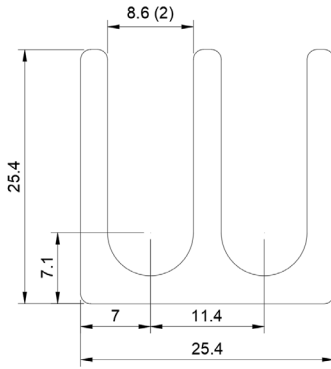

DSCH081

Part No	Description	Thickness	Legacy # \ Shim Set Includes
DSCH081-M025	Metric Shim	.25 mm	M FS 15-WWWW, GSD-K-25
DSCH081-M050	Metric Shim	.50 mm	M FS 15-WWW, GSD-K-50
DSCH081-M100	Metric Shim	1.00 mm	M FS 15-WW, GSD-K-1
DSCH081-M200	Metric Shim	2.00 mm	M FS 15-W, GSD-K-2
DSCH081-E015	Inch Shim	.015 inch	FS 15-WWW
DSCH081-E032	Inch Shim	.031 inch	FS 15-WW
DSCH081-E062	Inch Shim	.062 inch	FS 15-W
DSCH081-M454	Four Piece Shim Set - Metric	4.50 mm	(1) 2.00 mm, (2) 1.00 mm, (1) .50 mm
DSCH081-M505	Five Piece Shim Set - Metric	5.00 mm	(1) 2.00 mm, (2) 1.00 mm, (2) .50 mm
DSCH081-M506	Six Piece Shim Set - Metric	5.00 mm	(1) 2.00 mm, (2) 1.00 mm, (1) .50 mm, (2) .25 mm
DSCH081-M507	Seven Piece Shim Set - Metric	5.00 mm	(1) 2.00 mm, (1) 1.00 mm, (3) .50 mm, (2) .25 mm
DSCH081-M605	Five Piece Shim Set - Metric	6.00 mm	(2) 2.00 mm, (1) 1.00 mm, (2) .50 mm
DSCH081-E255	Five Piece Shim Set - Inch	.250 inch	(3) .062 Inch, (2) .031 Inch