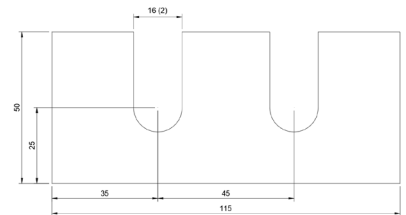

DSCH056

Part No	Description	Thickness	Legacy # \ Shim Set Includes
DSCH056-M100	Metric Shim	1.00 mm	DSC50084-1
DSCH056-M200	Metric Shim	2.00 mm	DSC50084-2
DSCH056-M503	Three Piece Shim Set - Metric	5.00 mm	(2) 2.00 mm, (1) 1.00 mm