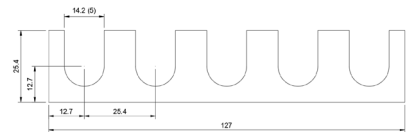

DSCH062

Part No	Description	Thickness	Legacy # \ Shim Set Includes
DSCH062-M025	Metric Shim	.25 mm	ASH302S
DSCH062-M050	Metric Shim	.50 mm	ASH305S
DSCH062-M100	Metric Shim	1.00 mm	ASH310S
DSCH062-M200	Metric Shim	2.00 mm	ASH320S
DSCH062-M454	Four Piece Shim Set - Metric	4.50 mm	(1) 2.00 mm, (2) 1.00 mm, (1) .50 mm
DSCH062-M505	Five Piece Shim Set - Metric	5.00 mm	(1) 2.00 mm, (2) 1.00 mm, (2) .50 mm
DSCH062-M506	Six Piece Shim Set - Metric	5.00 mm	(1) 2.00 mm, (2) 1.00 mm, (1) .50 mm, (2) .25 mm
DSCH062-M507	Seven Piece Shim Set - Metric	5.00 mm	(1) 2.00 mm, (1) 1.00 mm, (3) .50 mm, (2) .25 mm
DSCH062-M605	Five Piece Shim Set - Metric	6.00 mm	(2) 2.00 mm, (1) 1.00 mm, (2) .50 mm