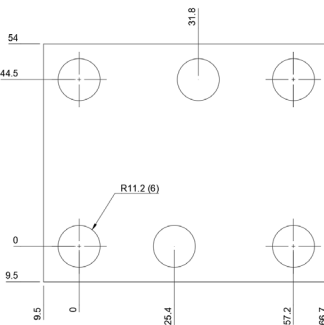

DSCH100

Part No	Description	Thickness	Legacy # \ Shim Set Includes
DSCH100-E015	Inch Shim	.015 inch	CSS 1212-3
DSCH100-E032	Inch Shim	.031 inch	CSS 1212-1
DSCH100-E062	Inch Shim	.062 inch	CSS 1212-2
DSCH100-E155	Five Piece Shim Set - Inch	.150 inch	42-530-2975 \ (1) .062 Inch, (2) .031 Inch, (2) 015 inch