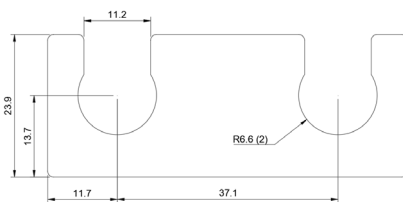

DSCH012

Part No	Description	Thickness	Legacy # \ Shim Set Includes
DSCH012-M025	Metric Shim	.25 mm	FSD 34503-54
DSCH012-M050	Metric Shim	.50 mm	FSD 34503-53
DSCH012-M100	Metric Shim	1.00 mm	FSD 34503-52
DSCH012-M200	Metric Shim	2.00 mm	FSD 34503-51
DSCH012-E015	Inch Shim	.015 inch	FSD 14052-54
DSCH012-E032	Inch Shim	.031 Inch	FSD 14052-52
DSCH012-E062	Inch Shim	.062 inch	FSD 14052-51
DSCH012-M454	Four Piece Shim Set - Metric	4.50 mm	(1) 2.00 mm, (2) 1.00 mm, (1) .50 mm
DSCH012-M505	Five Piece Shim Set - Metric	5.00 mm	(1) 2.00 mm, (2) 1.00 mm, (2) .50 mm
DSCH012-M506	Six Piece Shim Set - Metric	5.00 mm	(1) 2.00 mm, (2) 1.00 mm, (1) .50 mm, (2) .25 mm
DSCH012-M507	Seven Piece Shim Set - Metric	5.00 mm	(1) 2.00 mm, (1) 1.00 mm, (3) .50 mm, (2) .25 mm
DSCH012-M605	Five Piece Shim Set - Metric	6.00 mm	(2) 2.00 mm, (1) 1.00 mm, (2) .50 mm
DSCH012-E255	Five Piece Shim Set - Inch	.250 inch	(3) .062 Inch, (2) .031 Inch