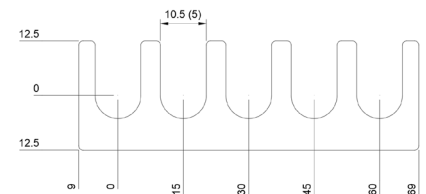

DSCH040

Part No	Description	Thickness	Legacy # \ Shim Set Includes
DSCH040-M025	Metric Shim	.25 mm	ASH502
DSCH040-M050	Metric Shim	.50 mm	ASH505
DSCH040-M100	Metric Shim	1.00 mm	ASH510
DSCH040-M200	Metric Shim	2.00 mm	ASH520
DSCH040-M454	Four Piece Shim Set - Metric	4.50 mm	(1) 2.00 mm, (2) 1.00 mm, (1) .50 mm
DSCH040-M505	Five Piece Shim Set - Metric	5.00 mm	(1) 2.00 mm, (2) 1.00 mm, (2) .50 mm
DSCH040-M506	Six Piece Shim Set - Metric	5.00 mm	(1) 2.00 mm, (2) 1.00 mm, (1) .50 mm, (2) .25 mm
DSCH040-M507	Seven Piece Shim Set - Metric	5.00 mm	(1) 2.00 mm, (1) 1.00 mm, (3) .50 mm, (2) .25 mm
DSCH040-M605	Five Piece Shim Set - Metric	6.00 mm	(2) 2.00 mm, (1) 1.00 mm, (2) .50 mm