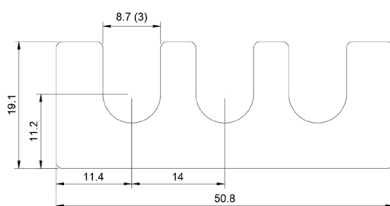

DSCH028

Part No	Description	Thickness	Legacy # \ Shim Set Includes
DSCH028-M025	Metric Shim	.25 mm	FSD 40829-50
DSCH028-M050	Metric Shim	.50 mm	FSD 40829-51
DSCH028-M100	Metric Shim	1.00 mm	FSD 40829-52
DSCH028-M200	Metric Shim	2.00 mm	FSD 40829-53
DSCH028-M454	Four Piece Shim Set - Metric	4.50 mm	(1) 2.00 mm, (2) 1.00 mm, (1) .50 mm
DSCH028-M505	Five Piece Shim Set - Metric	5.00 mm	(1) 2.00 mm, (2) 1.00 mm, (2) .50 mm
DSCH028-M506	Six Piece Shim Set - Metric	5.00 mm	(1) 2.00 mm, (2) 1.00 mm, (1) .50 mm, (2) .25 mm
DSCH028-M507	Seven Piece Shim Set - Metric	5.00 mm	(1) 2.00 mm, (1) 1.00 mm, (3) .50 mm, (2) .25 mm
DSCH028-M605	Five Piece Shim Set - Metric	6.00 mm	(2) 2.00 mm, (1) 1.00 mm, (2) .50 mm