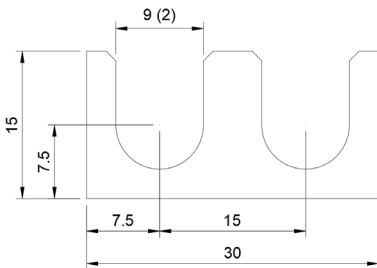

DSCH123

Part No	Description	Thickness	Legacy # \ Shim Set Includes
DSCH123-M010	Metric Shim	0.10 mm	3 193 188
DSCH123-M025	Metric Shim	0.25 mm	
DSCH123-M050	Metric Shim	0.50 mm	3 193 189
DSCH123-M100	Metric Shim	1.00 mm	3 193 190
DSCH123-M200	Metric Shim	2.00 mm	3 193 191
DSCH123-M505	Five Piece Shim Set - Metric	5.00 mm	(1) 2.00 mm, (2) 1.00 mm, (2) .50 mm
DSCH123-M507	Seven Piece Shim Set - Metric	5.00 mm	(1) 2.00 mm, (1) 1.00 mm, (3) .50 mm, (2) .25 mm