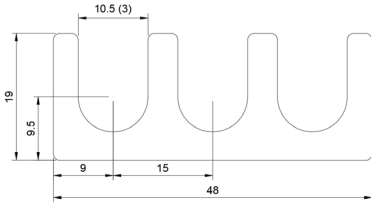

DSCH121

Part No	Description	Thickness	Legacy # \ Shim Set Includes
DSCH121-M025	Metric Shim	0.25 mm	TYPE 3-T025, DSC1948-51
DSCH121-M050	Metric Shim	0.50 mm	TYPE 3-T050, DSC1948-52
DSCH121-M100	Metric Shim	1.00 mm	TYPE 3-T100, DSC1948-53
DSCH121-M200	Metric Shim	2.00 mm	TYPE 3-T200, DSC1948-54
DSCH121-M505	Five Piece Shim Set - Metric	5.00 mm	(1) 2.00 mm, (2) 1.00 mm, (2) .50 mm
DSCH121-M507	Seven Piece Shim Set - Metric	5.00 mm	(1) 2.00 mm, (1) 1.00 mm, (3) .50 mm, (2) .25 mm