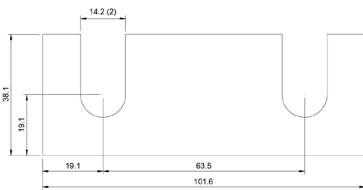

DSCH107

Part No	Description	Thickness	Legacy # \ Shim Set Includes
DSCH107-E059	Inch Shim	.059 inch	
DSCH107-E244	Four Piece Shim Set - Inch	.236 inch	(4) .059 inch