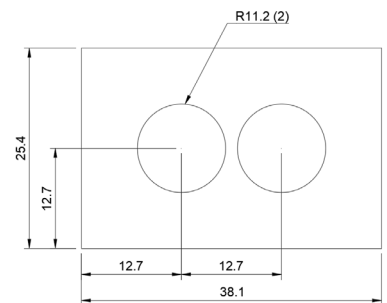

DSCH087

Part No	Description	Thickness	Legacy # \ Shim Set Includes
DSCH087-E015	Inch Shim	.015 inch	CSS 46-3
DSCH087-E032	Inch Shim	.031 inch	CSS 46-1
DSCH087-E062	Inch Shim	.062 inch	CSS 46-2
DSCH087-E155	Five Piece Shim Set - Inch	.150 inch	42-530-2625 \ (1) .062 Inch, (2) .031 Inch, (2) 015 inch