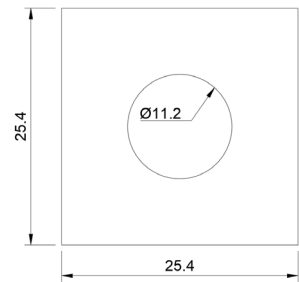

DSCH086

Part No	Description	Thickness	Legacy # \ Shim Set Includes
DSCH086-E015	Inch Shim	.015 inch	CSS 44-3
DSCH086-E032	Inch Shim	.031 inch	CSS 44-1
DSCH086-E062	Inch Shim	.062 inch	CSS 44-2
DSCH086-E155	Five Piece Shim Set - Inch	.150 inch	42-530-2600 \ (1) .062 Inch, (2) .031 Inch, (2) 015 inch