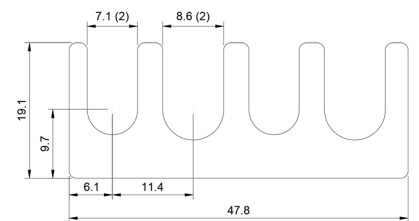

DSCH072

Part No	Description	Thickness	Legacy # \ Shim Set Includes
DSCH072-M025	Metric Shim	.25 mm	M FS 15-KKKK
DSCH072-M050	Metric Shim	.50 mm	M FS 15-KKK
DSCH072-M100	Metric Shim	1.00 mm	M FS 15-KK
DSCH072-M200	Metric Shim	2.00 mm	M FS 15-K
DSCH072-E015	Inch Shim	.015 inch	FS 15-KKK
DSCH072-E032	Inch Shim	.031 inch	FS 15-KK
DSCH072-E062	Inch Shim	.062 inch	FS 15-K
DSCH072-M454	Four Piece Shim Set - Metric	4.50 mm	(1) 2.00 mm, (2) 1.00 mm, (1) .50 mm
DSCH072-M505	Five Piece Shim Set - Metric	5.00 mm	(1) 2.00 mm, (2) 1.00 mm, (2) .50 mm
DSCH072-M506	Six Piece Shim Set - Metric	5.00 mm	(1) 2.00 mm, (2) 1.00 mm, (1) .50 mm, (2) .25 mm
DSCH072-M507	Seven Piece Shim Set - Metric	5.00 mm	(1) 2.00 mm, (1) 1.00 mm, (3) .50 mm, (2) .25 mm
DSCH072-M605	Five Piece Shim Set - Metric	6.00 mm	(2) 2.00 mm, (1) 1.00 mm, (2) .50 mm
DSCH072-E255	Five Piece Shim Set - Inch	.250 inch	(3) .062 Inch, (2) .031 Inch