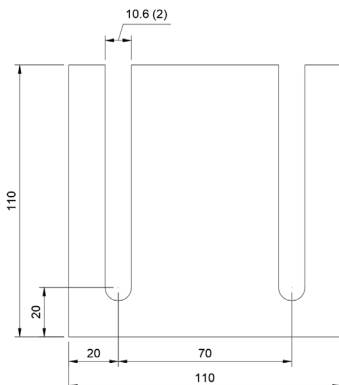

DSCH044

Part No	Description	Thickness	Legacy # \ Shim Set Includes
DSCH044-M025	Metric Shim	.25 mm	ACH602
DSCH044-M050	Metric Shim	.50 mm	ACH605
DSCH044-M100	Metric Shim	1.00 mm	ACH610
DSCH044-M200	Metric Shim	2.00 mm	ACH620
DSCH044-M454	Four Piece Shim Set - Metric	4.50 mm	(1) 2.00 mm, (2) 1.00 mm, (1) .50 mm
DSCH044-M505	Five Piece Shim Set - Metric	5.00 mm	(1) 2.00 mm, (2) 1.00 mm, (2) .50 mm
DSCH044-M506	Six Piece Shim Set - Metric	5.00 mm	(1) 2.00 mm, (2) 1.00 mm, (1) .50 mm, (2) .25 mm
DSCH044-M507	Seven Piece Shim Set - Metric	5.00 mm	(1) 2.00 mm, (1) 1.00 mm, (3) .50 mm, (2) .25 mm
DSCH044-M605	Five Piece Shim Set - Metric	6.00 mm	(2) 2.00 mm, (1) 1.00 mm, (2) .50 mm