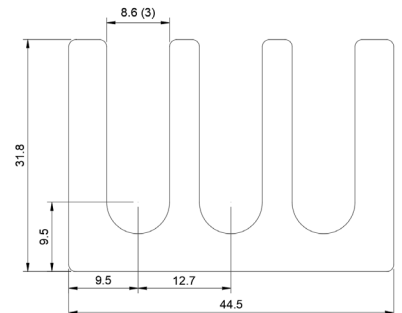

DSCH078

Part No	Description	Thickness	Legacy # \ Shim Set Includes
DSCH078-M025	Metric Shim	.25 mm	M FS 15-TTTT
DSCH078-M050	Metric Shim	.50 mm	M FS 15-TTT
DSCH078-M100	Metric Shim	1.00 mm	M FS 15-TT
DSCH078-M200	Metric Shim	2.00 mm	M FS 15-T
DSCH078-E015	Inch Shim	.015 inch	FS 15-TTT
DSCH078-E032	Inch Shim	.031 inch	FS 15-TT
DSCH078-E062	Inch Shim	.062 inch	FS 15-T
DSCH078-M454	Four Piece Shim Set - Metric	4.50 mm	(1) 2.00 mm, (2) 1.00 mm, (1) .50 mm
DSCH078-M505	Five Piece Shim Set - Metric	5.00 mm	(1) 2.00 mm, (2) 1.00 mm, (2) .50 mm
DSCH078-M506	Six Piece Shim Set - Metric	5.00 mm	(1) 2.00 mm, (2) 1.00 mm, (1) .50 mm, (2) .25 mm
DSCH078-M507	Seven Piece Shim Set - Metric	5.00 mm	(1) 2.00 mm, (1) 1.00 mm, (3) .50 mm, (2) .25 mm
DSCH078-M605	Five Piece Shim Set - Metric	6.00 mm	(2) 2.00 mm, (1) 1.00 mm, (2) .50 mm
DSCH078-E255	Five Piece Shim Set - Inch	.250 inch	(3) .062 Inch, (2) .031 Inch