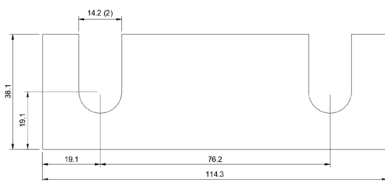

DSCH108

Part No	Description	Thickness	Legacy # \ Shim Set Includes
DSCH108-E059	Inch Shim	.059 inch	
DSCH108-E244	Four Piece Shim Set - Inch	.236 inch	D113064 \ (4) .059 inch