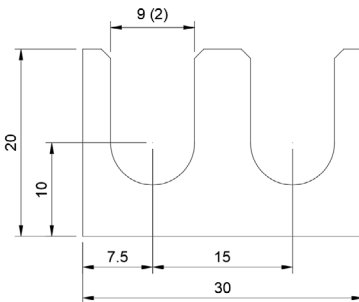

DSCH116

Part No	Description	Thickness	Legacy # \ Shim Set Includes
DSCH116-M010	Metric Shim	0.10 mm	3 699 426
DSCH116-M025	Metric Shim	0.25 mm	
DSCH116-M050	Metric Shim	0.50 mm	3 699 427
DSCH116-M100	Metric Shim	1.00 mm	3 699 428
DSCH116-M200	Metric Shim	2.00 mm	3 699 429
DSCH116-M505	Five Piece Shim Set - Metric	5.00 mm	(1) 2.00 mm, (2) 1.00 mm, (2) .50 mm
DSCH116-M507	Seven Piece Shim Set - Metric	5.00 mm	(1) 2.00 mm, (1) 1.00 mm, (3) .50 mm, (2) .25 mm