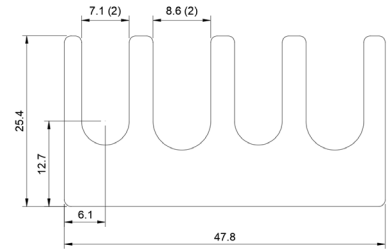

NON - NAAMS SHIMS

*To see product pages, click on the part number

DSCH069

Part No	Description	Thickness	Legacy # \ Shim Set Includes
DSCH069-M025	Metric Shim	.25 mm	M FS 15-GGGG
DSCH069-M050	Metric Shim	.50 mm	M FS 15-GGG
DSCH069-M100	Metric Shim	1.00 mm	M FS 15-GG
DSCH069-M200	Metric Shim	2.00 mm	M FS 15-G
DSCH069-E015	Inch Shim	.015 inch	FS 15-GGG
DSCH069-E032	Inch Shim	.031 inch	FS 15-GG
DSCH069-E062	Inch Shim	.062 inch	FS 15-G
DSCH069-M454	Four Piece Shim Set - Metric	4.50 mm	(1) 2.00 mm, (2) 1.00 mm, (1) .50 mm
DSCH069-M505	Five Piece Shim Set - Metric	5.00 mm	(1) 2.00 mm, (2) 1.00 mm, (2) .50 mm
DSCH069-M506	Six Piece Shim Set - Metric	5.00 mm	(1) 2.00 mm, (2) 1.00 mm, (1) .50 mm, (2) .25 mm
DSCH069-M507	Seven Piece Shim Set - Metric	5.00 mm	(1) 2.00 mm, (1) 1.00 mm, (3) .50 mm, (2) .25 mm
DSCH069-M605	Five Piece Shim Set - Metric	6.00 mm	(2) 2.00 mm, (1) 1.00 mm, (2) .50 mm
DSCH069-E255	Five Piece Shim Set - Inch	.250 inch	(3) .062 Inch, (2) .031 Inch