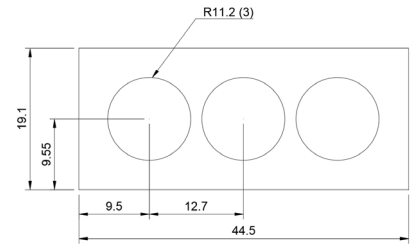

NON - NAAMS SHIMS

*To see product pages, click on the part number

DSCH085

Part No	Description	Thickness	Legacy # \ Shim Set Includes
DSCH085-E015	Inch Shim	.015 inch	CSS 37-3
DSCH085-E032	Inch Shim	.031 inch	CSS 37-1
DSCH085-E062	Inch Shim	.062 inch	CSS 37-2
DSCH085-E155	Five Piece Shim Set - Inch	.150 inch	42-530-2575 \ (1) .062 Inch, (2) .031 Inch, (2) 015 inch