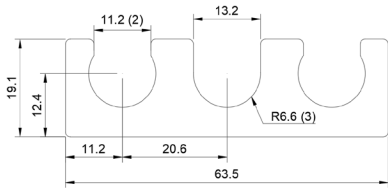

DSCH010

Part No	Description	Thickness	Legacy # \ Shim Set Includes
DSCH010-M025	Metric Shim	.25 mm	FSD 34501-54
DSCH010-M050	Metric Shim	.50 mm	FSD 34501-53
DSCH010-M100	Metric Shim	1.00 mm	FSD 34501-52
DSCH010-M200	Metric Shim	2.00 mm	FSD 34501-51
DSCH010-E015	Inch Shim	.015 inch	FSD 14058-54
DSCH010-E032	Inch Shim	.031 Inch	FSD 14058-52
DSCH010-E062	Inch Shim	.062 inch	FSD 14058-51
DSCH010-M454	Four Piece Shim Set - Metric	4.50 mm	(1) 2.00 mm, (2) 1.00 mm, (1) .50 mm
DSCH010-M505	Five Piece Shim Set - Metric	5.00 mm	(1) 2.00 mm, (2) 1.00 mm, (2) .50 mm
DSCH010-M506	Six Piece Shim Set - Metric	5.00 mm	(1) 2.00 mm, (2) 1.00 mm, (1) .50 mm, (2) .25 mm
DSCH010-M507	Seven Piece Shim Set - Metric	5.00 mm	(1) 2.00 mm, (1) 1.00 mm, (3) .50 mm, (2) .25 mm
DSCH010-M605	Five Piece Shim Set - Metric	6.00 mm	(2) 2.00 mm, (1) 1.00 mm, (2) .50 mm
DSCH010-E255	Five Piece Shim Set - Inch	.250 inch	(3) .062 Inch, (2) .031 Inch