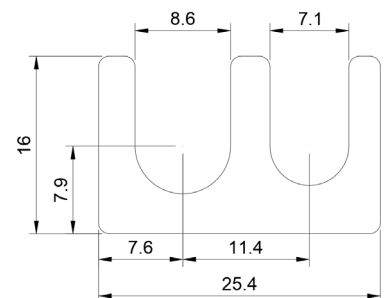

DSCH064

Part No	Description	Thickness	Legacy # \ Shim Set Includes
DSCH064-M025	Metric Shim	.25 mm	M FS 15-BBBB
DSCH064-M050	Metric Shim	.50 mm	M FS 15-BBB
DSCH064-M100	Metric Shim	1.00 mm	M FS 15-BB
DSCH064-M200	Metric Shim	2.00 mm	M FS 15-B
DSCH064-E015	Inch Shim	.015 inch	FS 15-BBB
DSCH064-E032	Inch Shim	.031 inch	FS 15-BB
DSCH064-E062	Inch Shim	.062 inch	FS 15-B
DSCH064-M454	Four Piece Shim Set - Metric	4.50 mm	(1) 2.00 mm, (2) 1.00 mm, (1) .50 mm
DSCH064-M505	Five Piece Shim Set - Metric	5.00 mm	(1) 2.00 mm, (2) 1.00 mm, (2) .50 mm
DSCH064-M506	Six Piece Shim Set - Metric	5.00 mm	(1) 2.00 mm, (2) 1.00 mm, (1) .50 mm, (2) .25 mm
DSCH064-M507	Seven Piece Shim Set - Metric	5.00 mm	(1) 2.00 mm, (1) 1.00 mm, (3) .50 mm, (2) .25 mm
DSCH064-M605	Five Piece Shim Set - Metric	6.00 mm	(2) 2.00 mm, (1) 1.00 mm, (2) .50 mm
DSCH064-E255	Five Piece Shim Set - Inch	.250 inch	(3) .062 Inch, (2) .031 Inch