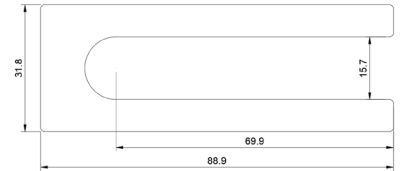

NON - NAAMS SHIMS

*To see product pages, click on the part number

DSCH021

Part No	Description	Thickness	Legacy # \ Shim Set Includes
DSCH021-M025	Metric Shim	.25 mm	FSD 39558-54
DSCH021-M050	Metric Shim	.50 mm	FSD 39558-53
DSCH021-M100	Metric Shim	1.00 mm	FSD 39558-52
DSCH021-M200	Metric Shim	2.00 mm	FSD 39558-51
DSCH021-E015	Inch Shim	.015 inch	FSD 39600-54
DSCH021-E032	Inch Shim	.031 Inch	FSD 39600-52
DSCH021-E062	Inch Shim	.062 inch	FSD 39600-51
DSCH021-M454	Four Piece Shim Set - Metric	4.50 mm	(1) 2.00 mm, (2) 1.00 mm, (1) .50 mm
DSCH021-M505	Five Piece Shim Set - Metric	5.00 mm	(1) 2.00 mm, (2) 1.00 mm, (2) .50 mm
DSCH021-M506	Six Piece Shim Set - Metric	5.00 mm	(1) 2.00 mm, (2) 1.00 mm, (1) .50 mm, (2) .25 mm
DSCH021-M507	Seven Piece Shim Set - Metric	5.00 mm	(1) 2.00 mm, (1) 1.00 mm, (3) .50 mm, (2) .25 mm
DSCH021-M605	Five Piece Shim Set - Metric	6.00 mm	(2) 2.00 mm, (1) 1.00 mm, (2) .50 mm
DSCH021-E255	Five Piece Shim Set - Inch	.250 inch	(3) .062 Inch, (2) .031 Inch