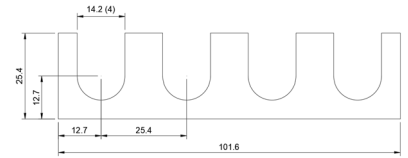

NON - NAAMS SHIMS

*To see product pages, click on the part number

DSCH061

Part No	Description	Thickness	Legacy # \ Shim Set Includes
DSCH061-M025	Metric Shim	.25 mm	GSD-G-25
DSCH061-M050	Metric Shim	.50 mm	GSD-G-50
DSCH061-M100	Metric Shim	1.00 mm	GSD-G-1
DSCH061-M200	Metric Shim	2.00 mm	GSD-G-2
DSCH061-M454	Four Piece Shim Set - Metric	4.50 mm	(1) 2.00 mm, (2) 1.00 mm, (1) .50 mm
DSCH061-M505	Five Piece Shim Set - Metric	5.00 mm	(1) 2.00 mm, (2) 1.00 mm, (2) .50 mm
DSCH061-M506	Six Piece Shim Set - Metric	5.00 mm	(1) 2.00 mm, (2) 1.00 mm, (1) .50 mm, (2) .25 mm
DSCH061-M507	Seven Piece Shim Set - Metric	5.00 mm	(1) 2.00 mm, (1) 1.00 mm, (3) .50 mm, (2) .25 mm
DSCH061-M605	Five Piece Shim Set - Metric	6.00 mm	(2) 2.00 mm, (1) 1.00 mm, (2) .50 mm