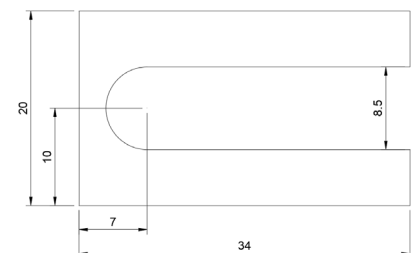

DSCH048

Part No	Description	Thickness	Legacy # \ Shim Set Includes
DSCH048-M025	Metric Shim	.25 mm	DSC302S
DSCH048-M050	Metric Shim	.50 mm	DSC305S
DSCH048-M100	Metric Shim	1.00 mm	DSC310S
DSCH048-M200	Metric Shim	2.00 mm	DSC320S
DSCH048-M454	Four Piece Shim Set - Metric	4.50 mm	(1) 2.00 mm, (2) 1.00 mm, (1) .50 mm
DSCH048-M505	Five Piece Shim Set - Metric	5.00 mm	(1) 2.00 mm, (2) 1.00 mm, (2) .50 mm
DSCH048-M506	Six Piece Shim Set - Metric	5.00 mm	(1) 2.00 mm, (2) 1.00 mm, (1) .50 mm, (2) .25 mm
DSCH048-M507	Seven Piece Shim Set - Metric	5.00 mm	(1) 2.00 mm, (1) 1.00 mm, (3) .50 mm, (2) .25 mm
DSCH048-M605	Five Piece Shim Set - Metric	6.00 mm	(2) 2.00 mm, (1) 1.00 mm, (2) .50 mm