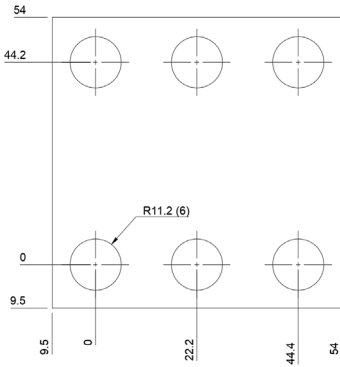

DSCH098

Part No	Description	Thickness	Legacy # \ Shim Set Includes
DSCH098-E015	Inch Shim	.015 inch	CSS 1010-3
DSCH098-E032	Inch Shim	.031 inch	CSS 1010-1
DSCH098-E062	Inch Shim	.062 inch	CSS 1010-2
DSCH098-E155	Five Piece Shim Set - Inch	.150 inch	42-530-2925 \ (1) .062 Inch, (2) .031 Inch, (2) 015 inch