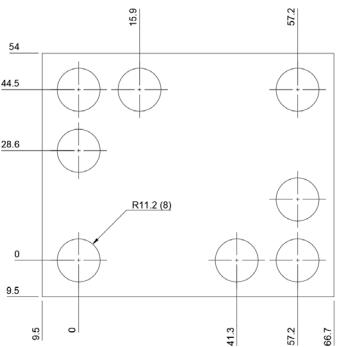

DSCH099

Part No	Description	Thickness	Legacy # \ Shim Set Includes
DSCH099-E015	Inch Shim	.015 inch	CSS 1012-3
DSCH099-E032	Inch Shim	.031 inch	CSS 1012-1
DSCH099-E062	Inch Shim	.062 inch	CSS 1012-2
DSCH099-E155	Five Piece Shim Set - Inch	.150 inch	42-530-2950 \ (1) .062 Inch, (2) .031 Inch, (2) 015 inch