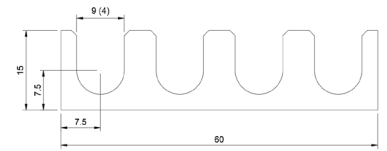

NON - NAAMS SHIMS

*To see product pages, click on the part number

DSCH125

Part No	Description	Thickness	Legacy # \ Shim Set Includes
DSCH125-M010	Metric Shim	0.10 mm	3 193 196
DSCH125-M025	Metric Shim	0.25 mm	
DSCH125-M050	Metric Shim	0.50 mm	3 193 197
DSCH125-M100	Metric Shim	1.00 mm	3 193 198
DSCH125-M200	Metric Shim	2.00 mm	3 193 199
DSCH125-M505	Five Piece Shim Set - Metric	5.00 mm	(1) 2.00 mm, (2) 1.00 mm, (2) .50 mm
DSCH125-M507	Seven Piece Shim Set - Metric	5.00 mm	(1) 2.00 mm, (1) 1.00 mm, (3) .50 mm, (2) .25 mm