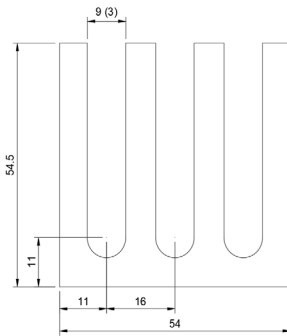

DSCH082

Part No	Description	Thickness	Legacy # \ Shim Set Includes
DSCH082-M025	Metric Shim	.25 mm	DSC302L
DSCH082-M050	Metric Shim	.50 mm	DSC305L
DSCH082-M100	Metric Shim	1.00 mm	DSC310L
DSCH082-M200	Metric Shim	2.00 mm	DSC320L
DSCH082-M454	Four Piece Shim Set - Metric	4.50 mm	(1) 2.00 mm, (2) 1.00 mm, (1) .50 mm
DSCH082-M505	Five Piece Shim Set - Metric	5.00 mm	(1) 2.00 mm, (2) 1.00 mm, (2) .50 mm
DSCH082-M506	Six Piece Shim Set - Metric	5.00 mm	(1) 2.00 mm, (2) 1.00 mm, (1) .50 mm, (2) .25 mm
DSCH082-M507	Seven Piece Shim Set - Metric	5.00 mm	(1) 2.00 mm, (1) 1.00 mm, (3) .50 mm, (2) .25 mm
DSCH082-M605	Five Piece Shim Set - Metric	6.00 mm	(2) 2.00 mm, (1) 1.00 mm, (2) .50 mm
DSCH074-M506	Six Piece Shim Set - Metric	5.00 mm	(1) 2.00 mm, (2) 1.00 mm, (1) .50 mm, (2) .25 mm
DSCH074-M507	Seven Piece Shim Set - Metric	5.00 mm	(1) 2.00 mm, (1) 1.00 mm, (3) .50 mm, (2) .25 mm
DSCH074-M605	Five Piece Shim Set - Metric	6.00 mm	(2) 2.00 mm, (1) 1.00 mm, (2) .50 mm
DSCH074-E255	Five Piece Shim Set - Inch	.250 inch	(3) .062 Inch, (2) .031 Inch