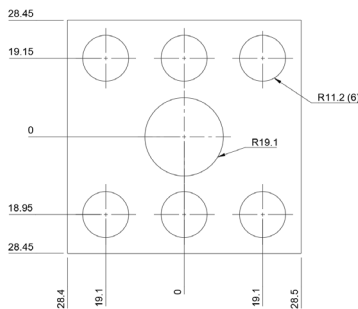

DSCH092

Part No	Description	Thickness	Legacy # \ Shim Set Includes
DSCH092-E015	Inch Shim	.015 inch	CSS 99-3
DSCH092-E032	Inch Shim	.031 inch	CSS 99-1
DSCH092-E062	Inch Shim	.062 inch	CSS 99-2
DSCH092-E155	Five Piece Shim Set - Inch	.150 inch	42-530-2750 \ (1) .062 Inch, (2) .031 Inch, (2) 015 inch