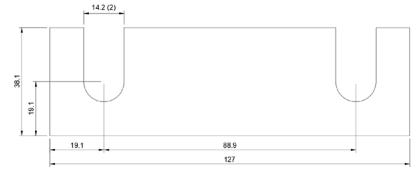

NON - NAAMS SHIMS

*To see product pages, click on the part number

DSCH109

Part No	Description	Thickness	Legacy # \ Shim Set Includes
DSCH109-E059	Inch Shim	.059 inch	
DSCH109-E244	Four Piece Shim Set - Inch	.236 inch	D113065 \ (4) .059 inch