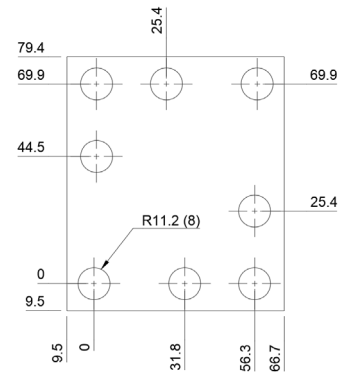

NON - NAAMS SHIMS

*To see product pages, click on the part number

DSCH101

Part No	Description	Thickness	Legacy # \ Shim Set Includes
DSCH101-E015	Inch Shim	.015 inch	CSS 1214-3
DSCH101-E032	Inch Shim	.031 inch	CSS 1214-1
DSCH101-E062	Inch Shim	.062 inch	CSS 1214-2
DSCH101-E155	Five Piece Shim Set - Inch	.150 inch	42-530-3000 \ (1) .062 Inch, (2) .031 Inch, (2) 015 inch