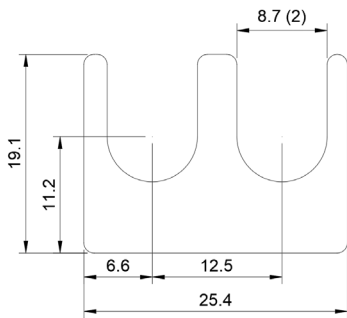

DSCH027

Part No	Description	Thickness	Legacy # \ Shim Set Includes
DSCH027-M025	Metric Shim	.25 mm	FSD 40828-50
DSCH027-M050	Metric Shim	.50 mm	FSD 40828-51
DSCH027-M100	Metric Shim	1.00 mm	FSD 40828-52
DSCH027-M200	Metric Shim	2.00 mm	FSD 40828-53
DSCH027-M454	Four Piece Shim Set - Metric	4.50 mm	(1) 2.00 mm, (2) 1.00 mm, (1) .50 mm
DSCH027-M505	Five Piece Shim Set - Metric	5.00 mm	(1) 2.00 mm, (2) 1.00 mm, (2) .50 mm
DSCH027-M506	Six Piece Shim Set - Metric	5.00 mm	(1) 2.00 mm, (2) 1.00 mm, (1) .50 mm, (2) .25 mm
DSCH027-M507	Seven Piece Shim Set - Metric	5.00 mm	(1) 2.00 mm, (1) 1.00 mm, (3) .50 mm, (2) .25 mm
DSCH027-M605	Five Piece Shim Set - Metric	6.00 mm	(2) 2.00 mm, (1) 1.00 mm, (2) .50 mm