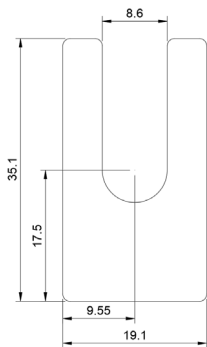

DSCH075

Part No	Description	Thickness	Legacy # \ Shim Set Includes
DSCH075-M025	Metric Shim	.25 mm	M FS 15-NNNN
DSCH075-M050	Metric Shim	.50 mm	M FS 15-NNN
DSCH075-M100	Metric Shim	1.00 mm	M FS 15-NN
DSCH075-M200	Metric Shim	2.00 mm	M FS 15-N
DSCH075-E015	Inch Shim	.015 inch	FS 15-NNN
DSCH075-E032	Inch Shim	.031 inch	FS 15-NN
DSCH075-E062	Inch Shim	.062 inch	FS 15-N
DSCH075-M454	Four Piece Shim Set - Metric	4.50 mm	(1) 2.00 mm, (2) 1.00 mm, (1) .50 mm
DSCH075-M505	Five Piece Shim Set - Metric	5.00 mm	(1) 2.00 mm, (2) 1.00 mm, (2) .50 mm
DSCH075-M506	Six Piece Shim Set - Metric	5.00 mm	(1) 2.00 mm, (2) 1.00 mm, (1) .50 mm, (2) .25 mm
DSCH075-M507	Seven Piece Shim Set - Metric	5.00 mm	(1) 2.00 mm, (1) 1.00 mm, (3) .50 mm, (2) .25 mm
DSCH075-M605	Five Piece Shim Set - Metric	6.00 mm	(2) 2.00 mm, (1) 1.00 mm, (2) .50 mm
DSCH075-E255	Five Piece Shim Set - Inch	.250 inch	(3) .062 Inch, (2) .031 Inch