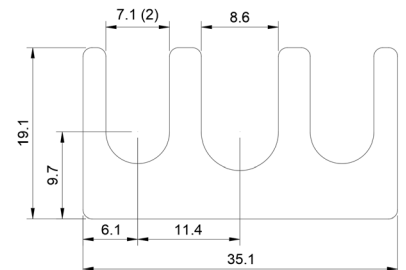

DSCH071

Part No	Description	Thickness	Legacy # \ Shim Set Includes
DSCH071-M025	Metric Shim	.25 mm	M FS 15-JJJJ
DSCH071-M050	Metric Shim	.50 mm	M FS 15-JJJ
DSCH071-M100	Metric Shim	1.00 mm	M FS 15-JJ
DSCH071-M200	Metric Shim	2.00 mm	M FS 15-J
DSCH071-E015	Inch Shim	.015 inch	FS 15-JJJ
DSCH071-E032	Inch Shim	.031 inch	FS 15-JJ
DSCH071-E062	Inch Shim	.062 inch	FS 15-J
DSCH071-M454	Four Piece Shim Set - Metric	4.50 mm	(1) 2.00 mm, (2) 1.00 mm, (1) .50 mm
DSCH071-M505	Five Piece Shim Set - Metric	5.00 mm	(1) 2.00 mm, (2) 1.00 mm, (2) .50 mm
DSCH071-M506	Six Piece Shim Set - Metric	5.00 mm	(1) 2.00 mm, (2) 1.00 mm, (1) .50 mm, (2) .25 mm
DSCH071-M507	Seven Piece Shim Set - Metric	5.00 mm	(1) 2.00 mm, (1) 1.00 mm, (3) .50 mm, (2) .25 mm
DSCH071-M605	Five Piece Shim Set - Metric	6.00 mm	(2) 2.00 mm, (1) 1.00 mm, (2) .50 mm
DSCH071-E255	Five Piece Shim Set - Inch	.250 inch	(3) .062 Inch, (2) .031 Inch