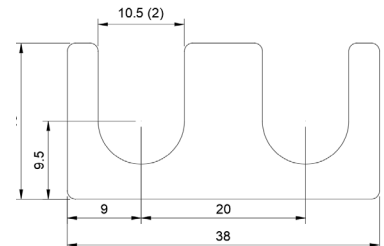

DSCH120

Part No	Description	Thickness	Legacy # \ Shim Set Includes
DSCH120-M025	Metric Shim	0.25 mm	TYPE 2-T025, DSC1938-51
DSCH120-M050	Metric Shim	0.50 mm	TYPE 2-T050, DSC1938-52
DSCH120-M100	Metric Shim	1.00 mm	TYPE 2-T100, DSC1938-53
DSCH120-M200	Metric Shim	2.00 mm	TYPE 2-T200, DSC1938-54
DSCH120-M505	Five Piece Shim Set - Metric	5.00 mm	(1) 2.00 mm, (2) 1.00 mm, (2) .50 mm
DSCH120-M507	Seven Piece Shim Set - Metric	5.00 mm	(1) 2.00 mm, (1) 1.00 mm, (3) .50 mm, (2) .25 mm