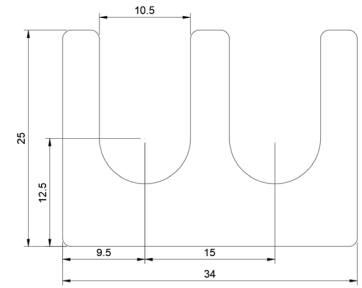

NON - NAAMS SHIMS

*To see product pages, click on the part number

DSCH037

Part No	Description	Thickness	Legacy # \ Shim Set Includes
DSCH037-M025	Metric Shim	.25 mm	FSD 41258-51, ASH202
DSCH037-M050	Metric Shim	.50 mm	FSD 41258-52, ASH205
DSCH037-M100	Metric Shim	1.00 mm	FSD 41258-53, ASH210
DSCH037-M200	Metric Shim	2.00 mm	FSD 41258-54, ASH220
DSCH037-M454	Four Piece Shim Set - Metric	4.50 mm	(1) 2.00 mm, (2) 1.00 mm, (1) .50 mm
DSCH037-M505	Five Piece Shim Set - Metric	5.00 mm	(1) 2.00 mm, (2) 1.00 mm, (2) .50 mm
DSCH037-M506	Six Piece Shim Set - Metric	5.00 mm	(1) 2.00 mm, (2) 1.00 mm, (1) .50 mm, (2) .25 mm
DSCH037-M507	Seven Piece Shim Set - Metric	5.00 mm	(1) 2.00 mm, (1) 1.00 mm, (3) .50 mm, (2) .25 mm
DSCH037-M605	Five Piece Shim Set - Metric	6.00 mm	(2) 2.00 mm, (1) 1.00 mm, (2) .50 mm