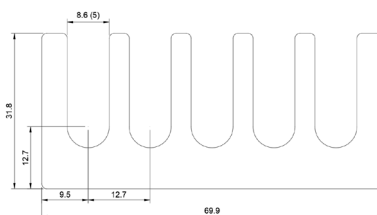

DSCH076

Part No	Description	Thickness	Legacy # \ Shim Set Includes
DSCH076-M025	Metric Shim	.25 mm	M FS 15-PPPP
DSCH076-M050	Metric Shim	.50 mm	M FS 15-PPP
DSCH076-M100	Metric Shim	1.00 mm	M FS 15-PP
DSCH076-M200	Metric Shim	2.00 mm	M FS 15-P
DSCH076-E015	Inch Shim	.015 inch	FS 15-PPP
DSCH076-E032	Inch Shim	.031 inch	FS 15-PP
DSCH076-E062	Inch Shim	.062 inch	FS 15-P
DSCH076-M454	Four Piece Shim Set - Metric	4.50 mm	(1) 2.00 mm, (2) 1.00 mm, (1) .50 mm
DSCH076-M505	Five Piece Shim Set - Metric	5.00 mm	(1) 2.00 mm, (2) 1.00 mm, (2) .50 mm
DSCH076-M506	Six Piece Shim Set - Metric	5.00 mm	(1) 2.00 mm, (2) 1.00 mm, (1) .50 mm, (2) .25 mm
DSCH076-M507	Seven Piece Shim Set - Metric	5.00 mm	(1) 2.00 mm, (1) 1.00 mm, (3) .50 mm, (2) .25 mm
DSCH076-M605	Five Piece Shim Set - Metric	6.00 mm	(2) 2.00 mm, (1) 1.00 mm, (2) .50 mm
DSCH076-E255	Five Piece Shim Set - Inch	.250 inch	(3) .062 Inch, (2) .031 Inch