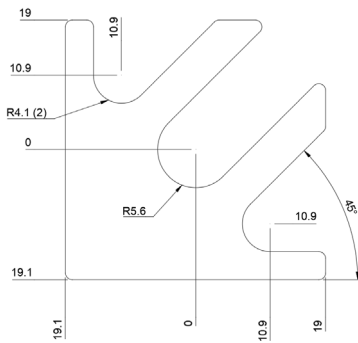

DSCH019

Part No	Description	Thickness	Legacy # \ Shim Set Includes
DSCH019-M025	Metric Shim	.25 mm	FSD 34510-54
DSCH019-M050	Metric Shim	.50 mm	FSD 34510-53
DSCH019-M100	Metric Shim	1.00 mm	FSD 34510-52
DSCH019-M200	Metric Shim	2.00 mm	FSD 34510-51
DSCH019-E015	Inch Shim	.015 inch	FSD 14075-54
DSCH019-E032	Inch Shim	.031 Inch	FSD 14075-52
DSCH019-E062	Inch Shim	.062 inch	FSD 14075-51
DSCH019-M454	Four Piece Shim Set - Metric	4.50 mm	(1) 2.00 mm, (2) 1.00 mm, (1) .50 mm
DSCH019-M505	Five Piece Shim Set - Metric	5.00 mm	(1) 2.00 mm, (2) 1.00 mm, (2) .50 mm
DSCH019-M506	Six Piece Shim Set - Metric	5.00 mm	(1) 2.00 mm, (2) 1.00 mm, (1) .50 mm, (2) .25 mm
DSCH019-M507	Seven Piece Shim Set - Metric	5.00 mm	(1) 2.00 mm, (1) 1.00 mm, (3) .50 mm, (2) .25 mm
DSCH019-M605	Five Piece Shim Set - Metric	6.00 mm	(2) 2.00 mm, (1) 1.00 mm, (2) .50 mm
DSCH019-E255	Five Piece Shim Set - Inch	.250 inch	(3) .062 Inch, (2) .031 Inch