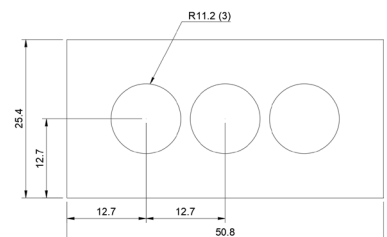

DSCH088

Part No	Description	Thickness	Legacy # \ Shim Set Includes
DSCH088-E015	Inch Shim	.015 inch	CSS 48-3
DSCH088-E032	Inch Shim	.031 inch	CSS 48-1
DSCH088-E062	Inch Shim	.062 inch	CSS 48-2
DSCH088-E155	Five Piece Shim Set - Inch	.150 inch	42-530-2650 \ (1) .062 Inch, (2) .031 Inch, (2) 015 inch