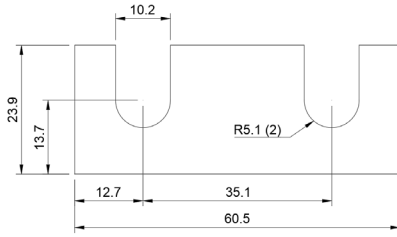

DSCH025

Part No	Description	Thickness	Legacy # \ Shim Set Includes
DSCH025-M025	Metric Shim	.25 mm	FSD 40801-54
DSCH025-M050	Metric Shim	.50 mm	FSD 40801-53
DSCH025-M100	Metric Shim	1.00 mm	FSD 40801-52
DSCH025-M200	Metric Shim	2.00 mm	FSD 40801-51
DSCH025-M454	Four Piece Shim Set - Metric	4.50 mm	(1) 2.00 mm, (2) 1.00 mm, (1) .50 mm
DSCH025-M505	Five Piece Shim Set - Metric	5.00 mm	(1) 2.00 mm, (2) 1.00 mm, (2) .50 mm
DSCH025-M506	Six Piece Shim Set - Metric	5.00 mm	(1) 2.00 mm, (2) 1.00 mm, (1) .50 mm, (2) .25 mm
DSCH025-M507	Seven Piece Shim Set - Metric	5.00 mm	(1) 2.00 mm, (1) 1.00 mm, (3) .50 mm, (2) .25 mm
DSCH025-M605	Five Piece Shim Set - Metric	6.00 mm	(2) 2.00 mm, (1) 1.00 mm, (2) .50 mm