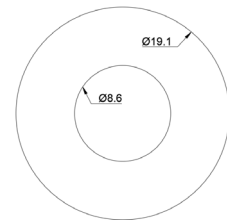

DSCH063

Part No	Description	Thickness	Legacy # \ Shim Set Includes
DSCH063-M025	Metric Shim	.25 mm	M FS 15-AAAA
DSCH063-M050	Metric Shim	.50 mm	M FS 15-AAA
DSCH063-M100	Metric Shim	1.00 mm	M FS 15-AA
DSCH063-M200	Metric Shim	2.00 mm	M FS 15-A
DSCH063-E015	Inch Shim	.015 inch	FS 15-AAA
DSCH063-E032	Inch Shim	.031 inch	FS 15-AA
DSCH063-E062	Inch Shim	.062 inch	FS 15-A
DSCH063-M454	Four Piece Shim Set - Metric	4.50 mm	(1) 2.00 mm, (2) 1.00 mm, (1) .50 mm
DSCH063-M505	Five Piece Shim Set - Metric	5.00 mm	(1) 2.00 mm, (2) 1.00 mm, (2) .50 mm
DSCH063-M506	Six Piece Shim Set - Metric	5.00 mm	(1) 2.00 mm, (2) 1.00 mm, (1) .50 mm, (2) .25 mm
DSCH063-M507	Seven Piece Shim Set - Metric	5.00 mm	(1) 2.00 mm, (1) 1.00 mm, (3) .50 mm, (2) .25 mm
DSCH063-M605	Five Piece Shim Set - Metric	6.00 mm	(2) 2.00 mm, (1) 1.00 mm, (2) .50 mm
DSCH063-E255	Five Piece Shim Set - Inch	.250 inch	(3) .062 Inch, (2) .031 Inch