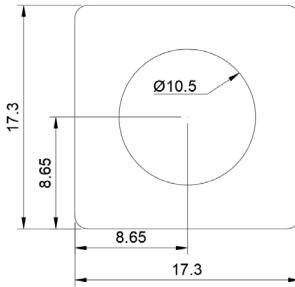

DSCH034

Part No	Description	Thickness	Legacy # \ Shim Set Includes
DSCH034-M025	Metric Shim	.25 mm	FSD 41256-51
DSCH034-M050	Metric Shim	.50 mm	FSD 41256-52
DSCH034-M100	Metric Shim	1.00 mm	FSD 41256-53
DSCH034-M200	Metric Shim	2.00 mm	FSD 41256-54
DSCH034-M454	Four Piece Shim Set - Metric	4.50 mm	(1) 2.00 mm, (2) 1.00 mm, (1) .50 mm
DSCH034-M505	Five Piece Shim Set - Metric	5.00 mm	(1) 2.00 mm, (2) 1.00 mm, (2) .50 mm
DSCH034-M506	Six Piece Shim Set - Metric	5.00 mm	(1) 2.00 mm, (2) 1.00 mm, (1) .50 mm, (2) .25 mm
DSCH034-M507	Seven Piece Shim Set - Metric	5.00 mm	(1) 2.00 mm, (1) 1.00 mm, (3) .50 mm, (2) .25 mm
DSCH034-M605	Five Piece Shim Set - Metric	6.00 mm	(2) 2.00 mm, (1) 1.00 mm, (2) .50 mm