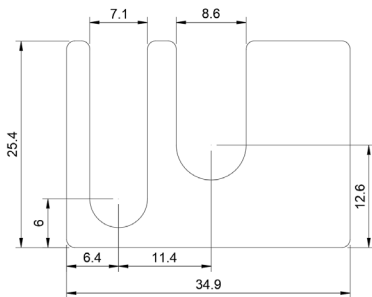

DSCH067

Part No	Description	Thickness	Legacy # \ Shim Set Includes
DSCH067-M025	Metric Shim	.25 mm	M FS 15-EEEE
DSCH067-M050	Metric Shim	.50 mm	M FS 15-EEE
DSCH067-M100	Metric Shim	1.00 mm	M FS 15-EE
DSCH067-M200	Metric Shim	2.00 mm	M FS 15-E
DSCH067-E015	Inch Shim	.015 inch	FS 15-EEE
DSCH067-E032	Inch Shim	.031 inch	FS 15-EE
DSCH067-E062	Inch Shim	.062 inch	FS 15-E
DSCH067-M454	Four Piece Shim Set - Metric	4.50 mm	(1) 2.00 mm, (2) 1.00 mm, (1) .50 mm
DSCH067-M505	Five Piece Shim Set - Metric	5.00 mm	(1) 2.00 mm, (2) 1.00 mm, (2) .50 mm
DSCH067-M506	Six Piece Shim Set - Metric	5.00 mm	(1) 2.00 mm, (2) 1.00 mm, (1) .50 mm, (2) .25 mm
DSCH067-M507	Seven Piece Shim Set - Metric	5.00 mm	(1) 2.00 mm, (1) 1.00 mm, (3) .50 mm, (2) .25 mm
DSCH067-M605	Five Piece Shim Set - Metric	6.00 mm	(2) 2.00 mm, (1) 1.00 mm, (2) .50 mm
DSCH067-E255	Five Piece Shim Set - Inch	.250 inch	(3) .062 Inch, (2) .031 Inch