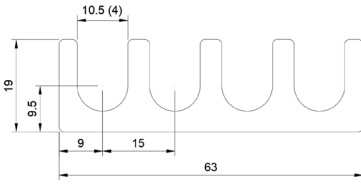

DSCH122

Part No	Description	Thickness	Legacy # \ Shim Set Includes
DSCH122-M025	Metric Shim	0.25 mm	TYPE 4-T025, DSC1963-51
DSCH122-M050	Metric Shim	0.50 mm	TYPE 4-T050, DSC1963-52
DSCH122-M100	Metric Shim	1.00 mm	TYPE 4-T100, DSC1963-53
DSCH122-M200	Metric Shim	2.00 mm	TYPE 4-T200, DSC1963-54
DSCH122-M505	Five Piece Shim Set - Metric	5.00 mm	(1) 2.00 mm, (2) 1.00 mm, (2) .50 mm
DSCH122-M507	Seven Piece Shim Set - Metric	5.00 mm	(1) 2.00 mm, (1) 1.00 mm, (3) .50 mm, (2) .25 mm