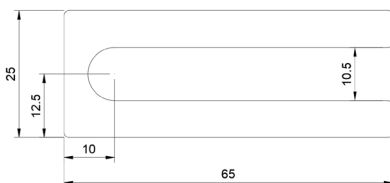

DSCH036

Part No	Description	Thickness	Legacy # \ Shim Set Includes
DSCH036-M025	Metric Shim	.25 mm	ASH102
DSCH036-M050	Metric Shim	.50 mm	ASH105
DSCH036-M100	Metric Shim	1.00 mm	ASH110
DSCH036-M200	Metric Shim	2.00 mm	ASH120
DSCH036-M454	Four Piece Shim Set - Metric	4.50 mm	(1) 2.00 mm, (2) 1.00 mm, (1) .50 mm
DSCH036-M505	Five Piece Shim Set - Metric	5.00 mm	(1) 2.00 mm, (2) 1.00 mm, (2) .50 mm
DSCH036-M506	Six Piece Shim Set - Metric	5.00 mm	(1) 2.00 mm, (2) 1.00 mm, (1) .50 mm, (2) .25 mm
DSCH036-M507	Seven Piece Shim Set - Metric	5.00 mm	(1) 2.00 mm, (1) 1.00 mm, (3) .50 mm, (2) .25 mm
DSCH036-M605	Five Piece Shim Set - Metric	6.00 mm	(2) 2.00 mm, (1) 1.00 mm, (2) .50 mm