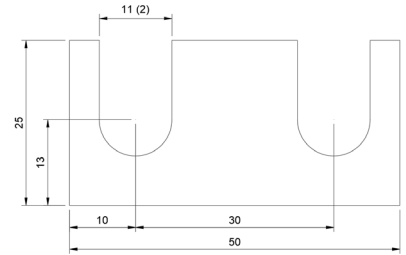

NON - NAAMS SHIMS

*To see product pages, click on the part number

DSCH053

Part No	Description	Thickness	Legacy # \ Shim Set Includes
DSCH053-M100	Metric Shim	1.00 mm	DSC50081-1
DSCH053-M200	Metric Shim	2.00 mm	DSC50081-2
DSCH053-M503	Three Piece Shim Set - Metric	5.00 mm	(2) 2.00 mm, (1) 1.00 mm