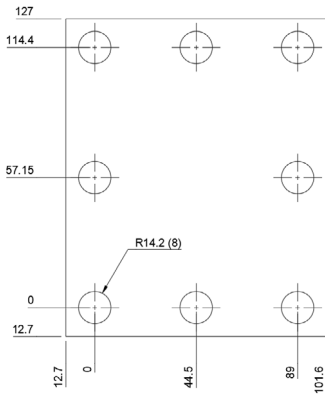

DSCH106

Part No	Description	Thickness	Legacy # \ Shim Set Includes
DSCH106-E015	Inch Shim	.015 inch	CSS 1822-3
DSCH106-E032	Inch Shim	.031 inch	CSS 1822-1
DSCH106-E062	Inch Shim	.062 inch	CSS 1822-2
DSCH106-E155	Five Piece Shim Set - Inch	.150 inch	42-530-4025 \ (1) .062 Inch, (2) .031 Inch, (2) .015 inch