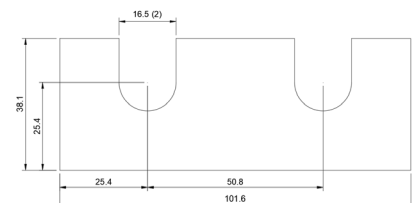

DSCH112

Part No	Description	Thickness	Legacy # \ Shim Set Includes
DSCH112-E005	Inch Shim	.005 inch	FSD 5590-55
DSCH112-E010	Inch Shim	.010 inch	FSD 5590-54
DSCH112-E015	Inch Shim	.015 inch	FSD 5590-53
DSCH112-E030	Inch Shim	.030 inch	FSD 5590-52
DSCH112-E060	Inch Shim	.060 inch	FSD 5590-51
DSCH112-E125	Inch Shim	.125 inch	FSD 5590-50
DSCH112-E155	Five Piece Shim Set - Inch	.150 inch	(1) .060 inch, (2) .030 inch, (2) .015 inch