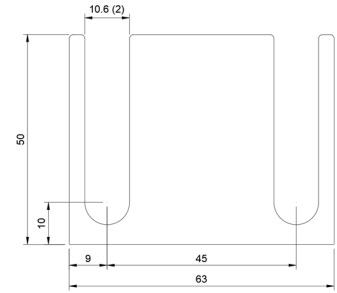

NON - NAAMS SHIMS

*To see product pages, click on the part number

DSCH045

Part No	Description	Thickness	Legacy # \ Shim Set Includes
DSCH045-M025	Metric Shim	.25 mm	ASH602
DSCH045-M050	Metric Shim	.50 mm	ASH605
DSCH045-M100	Metric Shim	1.00 mm	ASH610
DSCH045-M200	Metric Shim	2.00 mm	ASH620
DSCH045-M454	Four Piece Shim Set - Metric	4.50 mm	(1) 2.00 mm, (2) 1.00 mm, (1) .50 mm
DSCH045-M505	Five Piece Shim Set - Metric	5.00 mm	(1) 2.00 mm, (2) 1.00 mm, (2) .50 mm
DSCH045-M506	Six Piece Shim Set - Metric	5.00 mm	(1) 2.00 mm, (2) 1.00 mm, (1) .50 mm, (2) .25 mm
DSCH045-M507	Seven Piece Shim Set - Metric	5.00 mm	(1) 2.00 mm, (1) 1.00 mm, (3) .50 mm, (2) .25 mm
DSCH045-M605	Five Piece Shim Set - Metric	6.00 mm	(2) 2.00 mm, (1) 1.00 mm, (2) .50 mm