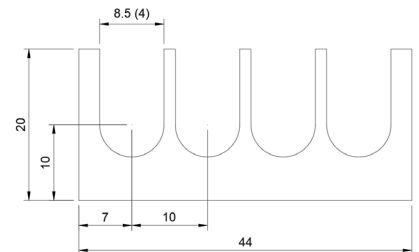

DSCH047

Part No	Description	Thickness	Legacy # \ Shim Set Includes
DSCH047-M025	Metric Shim	.25 mm	ASH402S
DSCH047-M050	Metric Shim	.50 mm	ASH405S
DSCH047-M100	Metric Shim	1.00 mm	ASH410S
DSCH047-M200	Metric Shim	2.00 mm	ASH420S
DSCH047-M454	Four Piece Shim Set - Metric	4.50 mm	(1) 2.00 mm, (2) 1.00 mm, (1) .50 mm
DSCH047-M505	Five Piece Shim Set - Metric	5.00 mm	(1) 2.00 mm, (2) 1.00 mm, (2) .50 mm
DSCH047-M506	Six Piece Shim Set - Metric	5.00 mm	(1) 2.00 mm, (2) 1.00 mm, (1) .50 mm, (2) .25 mm
DSCH047-M507	Seven Piece Shim Set - Metric	5.00 mm	(1) 2.00 mm, (1) 1.00 mm, (3) .50 mm, (2) .25 mm
DSCH047-M605	Five Piece Shim Set - Metric	6.00 mm	(2) 2.00 mm, (1) 1.00 mm, (2) .50 mm