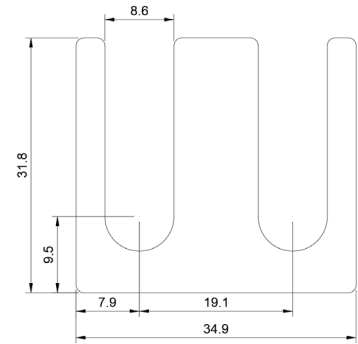

NON - NAAMS SHIMS

*To see product pages, click on the part number

DSCH077

Part No	Description	Thickness	Legacy # \ Shim Set Includes
DSCH077-M025	Metric Shim	.25 mm	M FS 15-RRRR
DSCH077-M050	Metric Shim	.50 mm	M FS 15-RRR
DSCH077-M100	Metric Shim	1.00 mm	M FS 15-RR
DSCH077-M200	Metric Shim	2.00 mm	M FS 15-R
DSCH077-E015	Inch Shim	.015 inch	FS 15-RRR
DSCH077-E032	Inch Shim	.031 inch	FS 15-RR
DSCH077-E062	Inch Shim	.062 inch	FS 15-R
DSCH077-M454	Four Piece Shim Set - Metric	4.50 mm	(1) 2.00 mm, (2) 1.00 mm, (1) .50 mm
DSCH077-M505	Five Piece Shim Set - Metric	5.00 mm	(1) 2.00 mm, (2) 1.00 mm, (2) .50 mm
DSCH077-M506	Six Piece Shim Set - Metric	5.00 mm	(1) 2.00 mm, (2) 1.00 mm, (1) .50 mm, (2) .25 mm
DSCH077-M507	Seven Piece Shim Set - Metric	5.00 mm	(1) 2.00 mm, (1) 1.00 mm, (3) .50 mm, (2) .25 mm
DSCH077-M605	Five Piece Shim Set - Metric	6.00 mm	(2) 2.00 mm, (1) 1.00 mm, (2) .50 mm
DSCH077-E255	Five Piece Shim Set - Inch	.250 inch	(3) .062 Inch, (2) .031 Inch