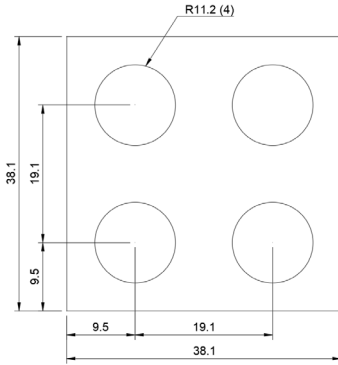

DSCH089

Part No	Description	Thickness	Legacy # \ Shim Set Includes
DSCH089-E015	Inch Shim	.015 inch	CSS 66-3
DSCH089-E032	Inch Shim	.031 inch	CSS 66-1
DSCH089-E062	Inch Shim	.062 inch	CSS 66-2
DSCH089-E155	Five Piece Shim Set - Inch	.150 inch	42-530-2675 \ (1) .062 Inch, (2) .031 Inch, (2) 015 inch