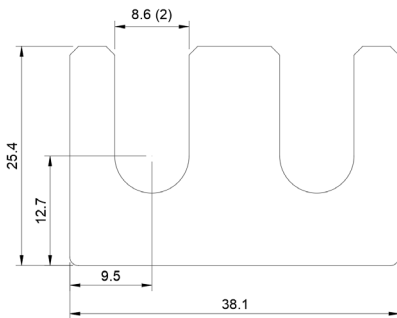

DSCH058

Part No	Description	Thickness	Legacy # \ Shim Set Includes
DSCH058-M025	Metric Shim	.25 mm	GSD-C-25
DSCH058-M050	Metric Shim	.50 mm	GSD-C-50
DSCH058-M100	Metric Shim	1.00 mm	GSD-C-1
DSCH058-M200	Metric Shim	2.00 mm	GSD-C-2
DSCH058-M454	Four Piece Shim Set - Metric	4.50 mm	(1) 2.00 mm, (2) 1.00 mm, (1) .50 mm
DSCH058-M505	Five Piece Shim Set - Metric	5.00 mm	(1) 2.00 mm, (2) 1.00 mm, (2) .50 mm
DSCH058-M506	Six Piece Shim Set - Metric	5.00 mm	(1) 2.00 mm, (2) 1.00 mm, (1) .50 mm, (2) .25 mm
DSCH058-M507	Seven Piece Shim Set - Metric	5.00 mm	(1) 2.00 mm, (1) 1.00 mm, (3) .50 mm, (2) .25 mm
DSCH058-M605	Five Piece Shim Set - Metric	6.00 mm	(2) 2.00 mm, (1) 1.00 mm, (2) .50 mm