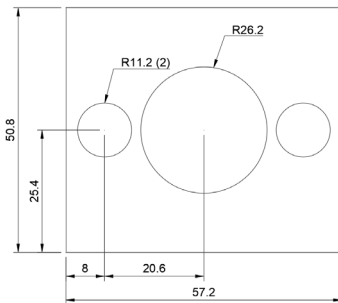

DSCH091

Part No	Description	Thickness	Legacy # \ Shim Set Includes
DSCH091-E015	Inch Shim	.015 inch	CSS 89-3
DSCH091-E032	Inch Shim	.031 inch	CSS 89-1
DSCH091-E062	Inch Shim	.062 inch	CSS 89-2
DSCH091-E155	Five Piece Shim Set - Inch	.150 inch	42-530-2725 \ (1) .062 Inch, (2) .031 Inch, (2) 015 inch