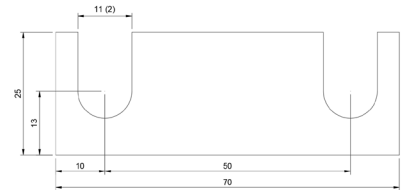

DSCH054

Part No	Description	Thickness	Legacy # \ Shim Set Includes
DSCH054-M100	Metric Shim	1.00 mm	DSC50082-1
DSCH054-M200	Metric Shim	2.00 mm	DSC50082-2
DSCH054-M503	Three Piece Shim Set - Metric	5.00 mm	(2) 2.00 mm, (1) 1.00 mm