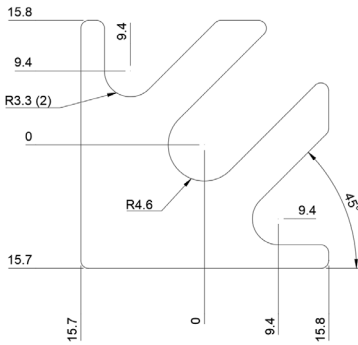

DSCH018

Part No	Description	Thickness	Legacy # \ Shim Set Includes
DSCH018-M025	Metric Shim	.25 mm	FSD 34509-54
DSCH018-M050	Metric Shim	.50 mm	FSD 34509-53
DSCH018-M100	Metric Shim	1.00 mm	FSD 34509-52
DSCH018-M200	Metric Shim	2.00 mm	FSD 34509-51
DSCH018-E015	Inch Shim	.015 inch	FSD 14109-54
DSCH018-E032	Inch Shim	.031 Inch	FSD 14109-52
DSCH018-E062	Inch Shim	.062 inch	FSD 14109-51
DSCH018-M454	Four Piece Shim Set - Metric	4.50 mm	(1) 2.00 mm, (2) 1.00 mm, (1) .50 mm
DSCH018-M505	Five Piece Shim Set - Metric	5.00 mm	(1) 2.00 mm, (2) 1.00 mm, (2) .50 mm
DSCH018-M506	Six Piece Shim Set - Metric	5.00 mm	(1) 2.00 mm, (2) 1.00 mm, (1) .50 mm, (2) .25 mm
DSCH018-M507	Seven Piece Shim Set - Metric	5.00 mm	(1) 2.00 mm, (1) 1.00 mm, (3) .50 mm, (2) .25 mm
DSCH018-M605	Five Piece Shim Set - Metric	6.00 mm	(2) 2.00 mm, (1) 1.00 mm, (2) .50 mm
DSCH018-E255	Five Piece Shim Set - Inch	.250 inch	(3) .062 Inch, (2) .031 Inch