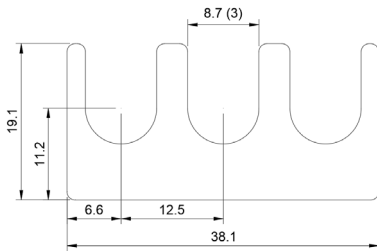

DSCH026

Part No	Description	Thickness	Legacy # \ Shim Set Includes
DSCH026-M025	Metric Shim	.25 mm	FSD 40827-50
DSCH026-M050	Metric Shim	.50 mm	FSD 40827-51
DSCH026-M100	Metric Shim	1.00 mm	FSD 40827-52
DSCH026-M200	Metric Shim	2.00 mm	FSD 40827-53
DSCH026-M454	Four Piece Shim Set - Metric	4.50 mm	(1) 2.00 mm, (2) 1.00 mm, (1) .50 mm
DSCH026-M505	Five Piece Shim Set - Metric	5.00 mm	(1) 2.00 mm, (2) 1.00 mm, (2) .50 mm
DSCH026-M506	Six Piece Shim Set - Metric	5.00 mm	(1) 2.00 mm, (2) 1.00 mm, (1) .50 mm, (2) .25 mm
DSCH026-M507	Seven Piece Shim Set - Metric	5.00 mm	(1) 2.00 mm, (1) 1.00 mm, (3) .50 mm, (2) .25 mm
DSCH026-M605	Five Piece Shim Set - Metric	6.00 mm	(2) 2.00 mm, (1) 1.00 mm, (2) .50 mm