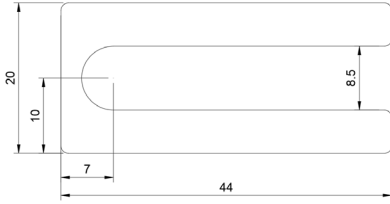

DSCH049

Part No	Description	Thickness	Legacy # \ Shim Set Includes
DSCH049-M025	Metric Shim	.25 mm	DSC402S, ASH102N
DSCH049-M050	Metric Shim	.50 mm	DSC405S, ASH105N
DSCH049-M100	Metric Shim	1.00 mm	DSC410S, ASH110N
DSCH049-M200	Metric Shim	2.00 mm	DSC420S, ASH120N
DSCH049-M454	Four Piece Shim Set - Metric	4.50 mm	(1) 2.00 mm, (2) 1.00 mm, (1) .50 mm
DSCH049-M505	Five Piece Shim Set - Metric	5.00 mm	(1) 2.00 mm, (2) 1.00 mm, (2) .50 mm
DSCH049-M506	Six Piece Shim Set - Metric	5.00 mm	(1) 2.00 mm, (2) 1.00 mm, (1) .50 mm, (2) .25 mm
DSCH049-M507	Seven Piece Shim Set - Metric	5.00 mm	(1) 2.00 mm, (1) 1.00 mm, (3) .50 mm, (2) .25 mm
DSCH049-M605	Five Piece Shim Set - Metric	6.00 mm	(2) 2.00 mm, (1) 1.00 mm, (2) .50 mm