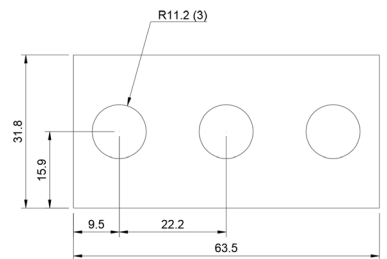

DSCH095

Part No	Description	Thickness	Legacy # \ Shim Set Includes
DSCH095-E015	Inch Shim	.015 inch	CSS 510-3
DSCH095-E032	Inch Shim	.031 inch	CSS 510-1
DSCH095-E062	Inch Shim	.062 inch	CSS 510-2
DSCH095-E155	Five Piece Shim Set - Inch	.150 inch	42-530-2825 \ (1) .062 Inch, (2) .031 Inch, (2) 015 inch