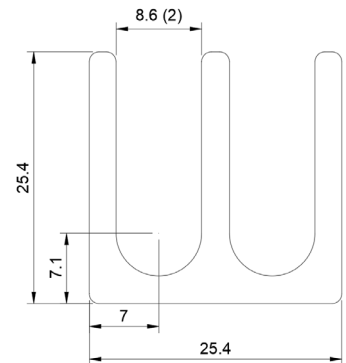

DSCH079

Part No	Description	Thickness	Legacy # \ Shim Set Includes
DSCH079-M025	Metric Shim	.25 mm	M FS 15-UUUU
DSCH079-M050	Metric Shim	.50 mm	M FS 15-UUU
DSCH079-M100	Metric Shim	1.00 mm	M FS 15-UU
DSCH079-M200	Metric Shim	2.00 mm	M FS 15-U
DSCH079-E015	Inch Shim	.015 inch	FS 15-UUU
DSCH079-E032	Inch Shim	.031 inch	FS 15-UU
DSCH079-E062	Inch Shim	.062 inch	FS 15-U
DSCH079-M454	Four Piece Shim Set - Metric	4.50 mm	(1) 2.00 mm, (2) 1.00 mm, (1) .50 mm
DSCH079-M505	Five Piece Shim Set - Metric	5.00 mm	(1) 2.00 mm, (2) 1.00 mm, (2) .50 mm
DSCH079-M506	Six Piece Shim Set - Metric	5.00 mm	(1) 2.00 mm, (2) 1.00 mm, (1) .50 mm, (2) .25 mm
DSCH079-M507	Seven Piece Shim Set - Metric	5.00 mm	(1) 2.00 mm, (1) 1.00 mm, (3) .50 mm, (2) .25 mm
DSCH079-M605	Five Piece Shim Set - Metric	6.00 mm	(2) 2.00 mm, (1) 1.00 mm, (2) .50 mm
DSCH079-E255	Five Piece Shim Set - Inch	.250 inch	(3) .062 Inch, (2) .031 Inch