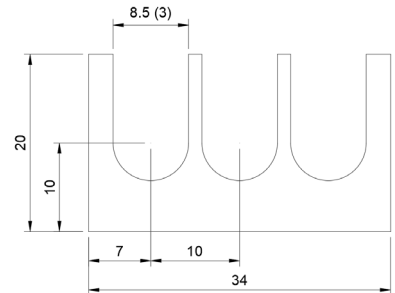

DSCH046

Part No	Description	Thickness	Legacy # \ Shim Set Includes
DSCH046-M025	Metric Shim	.25 mm	ASH302S
DSCH046-M050	Metric Shim	.50 mm	ASH305S
DSCH046-M100	Metric Shim	1.00 mm	ASH310S
DSCH046-M200	Metric Shim	2.00 mm	ASH320S
DSCH046-M454	Four Piece Shim Set - Metric	4.50 mm	(1) 2.00 mm, (2) 1.00 mm, (1) .50 mm
DSCH046-M505	Five Piece Shim Set - Metric	5.00 mm	(1) 2.00 mm, (2) 1.00 mm, (2) .50 mm
DSCH046-M506	Six Piece Shim Set - Metric	5.00 mm	(1) 2.00 mm, (2) 1.00 mm, (1) .50 mm, (2) .25 mm
DSCH046-M507	Seven Piece Shim Set - Metric	5.00 mm	(1) 2.00 mm, (1) 1.00 mm, (3) .50 mm, (2) .25 mm
DSCH046-M605	Five Piece Shim Set - Metric	6.00 mm	(2) 2.00 mm, (1) 1.00 mm, (2) .50 mm