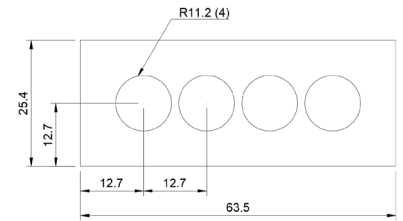

NON - NAAMS SHIMS

*To see product pages, click on the part number

DSCH093

Part No	Description	Thickness	Legacy # \ Shim Set Includes
DSCH093-E015	Inch Shim	.015 inch	CSS 410-3
DSCH093-E032	Inch Shim	.031 inch	CSS 410-1
DSCH093-E062	Inch Shim	.062 inch	CSS 410-2
DSCH093-E155	Five Piece Shim Set - Inch	.150 inch	42-530-2775 \ (1) .062 Inch, (2) .031 Inch, (2) 015 inch