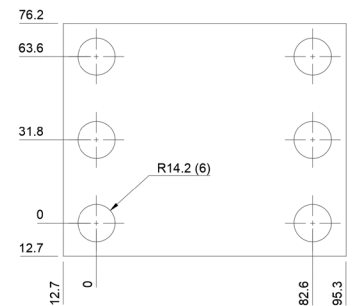

DSCH103

Part No	Description	Thickness	Legacy # \ Shim Set Includes
DSCH103-E015	Inch Shim	.015 inch	CSS 1417-3
DSCH103-E032	Inch Shim	.031 inch	CSS 1417-1
DSCH103-E062	Inch Shim	.062 inch	CSS 1417-2
DSCH103-E155	Five Piece Shim Set - Inch	.150 inch	42-530-3050 \ (1) .062 Inch, (2) .031 Inch, (2) 015 inch