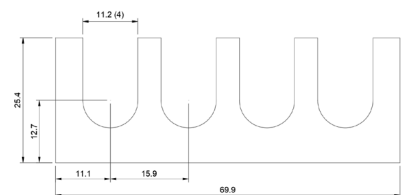

DSCH032

Part No	Description	Thickness	Legacy # \ Shim Set Includes
DSCH032-M025	Metric Shim	.25 mm	FSD 40894-54
DSCH032-M050	Metric Shim	.50 mm	FSD 40894-53
DSCH032-M100	Metric Shim	1.00 mm	FSD 40894-52
DSCH032-M200	Metric Shim	2.00 mm	FSD 40894-51
DSCH032-M454	Four Piece Shim Set - Metric	4.50 mm	(1) 2.00 mm, (2) 1.00 mm, (1) .50 mm
DSCH032-M505	Five Piece Shim Set - Metric	5.00 mm	(1) 2.00 mm, (2) 1.00 mm, (2) .50 mm
DSCH032-M506	Six Piece Shim Set - Metric	5.00 mm	(1) 2.00 mm, (2) 1.00 mm, (1) .50 mm, (2) .25 mm
DSCH032-M507	Seven Piece Shim Set - Metric	5.00 mm	(1) 2.00 mm, (1) 1.00 mm, (3) .50 mm, (2) .25 mm
DSCH032-M605	Five Piece Shim Set - Metric	6.00 mm	(2) 2.00 mm, (1) 1.00 mm, (2) .50 mm