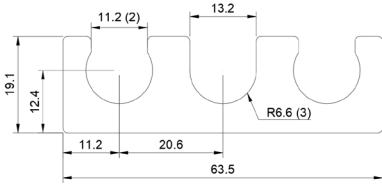

DSCH009

Part No	Description	Thickness	Legacy # \ Shim Set Includes
DSCH009-M025	Metric Shim	.25 mm	FSD 34500-54
DSCH009-M050	Metric Shim	.50 mm	FSD 34500-53
DSCH009-M100	Metric Shim	1.00 mm	FSD 34500-52
DSCH009-M200	Metric Shim	2.00 mm	FSD 34500-51
DSCH009-E015	Inch Shim	.015 inch	FSD 14056-54
DSCH009-E032	Inch Shim	.031 Inch	FSD 14056-52
DSCH009-E062	Inch Shim	.062 inch	FSD 14056-51
DSCH009-M454	Four Piece Shim Set - Metric	4.50 mm	(1) 2.00 mm, (2) 1.00 mm, (1) .50 mm
DSCH009-M505	Five Piece Shim Set - Metric	5.00 mm	(1) 2.00 mm, (2) 1.00 mm, (2) .50 mm
DSCH009-M506	Six Piece Shim Set - Metric	5.00 mm	(1) 2.00 mm, (2) 1.00 mm, (1) .50 mm, (2) .25 mm
DSCH009-M507	Seven Piece Shim Set - Metric	5.00 mm	(1) 2.00 mm, (1) 1.00 mm, (3) .50 mm, (2) .25 mm
DSCH009-M605	Five Piece Shim Set - Metric	6.00 mm	(2) 2.00 mm, (1) 1.00 mm, (2) .50 mm
DSCH009-E255	Five Piece Shim Set - Inch	.250 inch	(3) .062 Inch, (2) .031 Inch