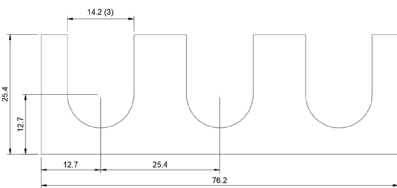

DSCH060

Part No	Description	Thickness	Legacy # \ Shim Set Includes
DSCH060-M025	Metric Shim	.25 mm	GSD-F-25
DSCH060-M050	Metric Shim	.50 mm	GSD-F-50
DSCH060-M100	Metric Shim	1.00 mm	GSD-F-1
DSCH060-M200	Metric Shim	2.00 mm	GSD-F-2
DSCH060-M454	Four Piece Shim Set - Metric	4.50 mm	(1) 2.00 mm, (2) 1.00 mm, (1) .50 mm
DSCH060-M505	Five Piece Shim Set - Metric	5.00 mm	(1) 2.00 mm, (2) 1.00 mm, (2) .50 mm
DSCH060-M506	Six Piece Shim Set - Metric	5.00 mm	(1) 2.00 mm, (2) 1.00 mm, (1) .50 mm, (2) .25 mm
DSCH060-M507	Seven Piece Shim Set - Metric	5.00 mm	(1) 2.00 mm, (1) 1.00 mm, (3) .50 mm, (2) .25 mm
DSCH060-M605	Five Piece Shim Set - Metric	6.00 mm	(2) 2.00 mm, (1) 1.00 mm, (2) .50 mm