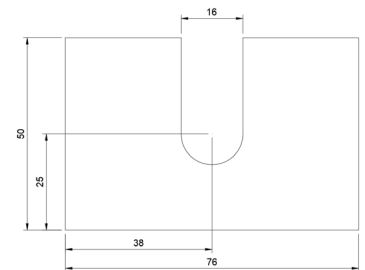

DSCH055

Part No	Description	Thickness	Legacy # \ Shim Set Includes
DSCH055-M100	Metric Shim	1.00 mm	DSC50083-1
DSCH055-M200	Metric Shim	2.00 mm	DSC50083-2
DSCH055-M503	Three Piece Shim Set - Metric	5.00 mm	(2) 2.00 mm, (1) 1.00 mm