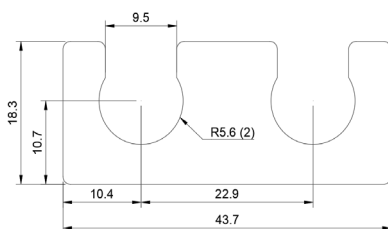

DSCH004

Part No	Description	Thickness	Legacy # \ Shim Set Includes
DSCH004-M025	Metric Shim	.25 mm	FSD 34495-54
DSCH004-M050	Metric Shim	.50 mm	FSD 34495-53
DSCH004-M100	Metric Shim	1.00 mm	FSD 34495-52
DSCH004-M200	Metric Shim	2.00 mm	FSD 34495-51
DSCH004-E015	Inch Shim	.015 inch	FSD 14050-54
DSCH004-E032	Inch Shim	.031 Inch	FSD 14050-52
DSCH004-E062	Inch Shim	.062 inch	FSD 14050-51
DSCH004-M454	Four Piece Shim Set - Metric	4.50 mm	(1) 2.00 mm, (2) 1.00 mm, (1) .50 mm
DSCH004-M505	Five Piece Shim Set - Metric	5.00 mm	(1) 2.00 mm, (2) 1.00 mm, (2) .50 mm
DSCH004-M506	Six Piece Shim Set - Metric	5.00 mm	(1) 2.00 mm, (2) 1.00 mm, (1) .50 mm, (2) .25 mm
DSCH004-M507	Seven Piece Shim Set - Metric	5.00 mm	(1) 2.00 mm, (1) 1.00 mm, (3) .50 mm, (2) .25 mm
DSCH004-M605	Five Piece Shim Set - Metric	6.00 mm	(2) 2.00 mm, (1) 1.00 mm, (2) .50 mm
DSCH004-E255	Five Piece Shim Set - Inch	.250 inch	(3) .062 Inch, (2) .031 Inch