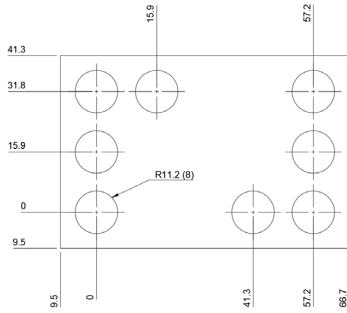

DSCH097

Part No	Description	Thickness	Legacy # \ Shim Set Includes
DSCH097-E015	Inch Shim	.015 inch	CSS 812-3
DSCH097-E032	Inch Shim	.031 inch	CSS 812-1
DSCH097-E062	Inch Shim	.062 inch	CSS 812-2
DSCH097-E155	Five Piece Shim Set - Inch	.150 inch	42-530-2900 \ (1) .062 Inch, (2) .031 Inch, (2) 015 inch