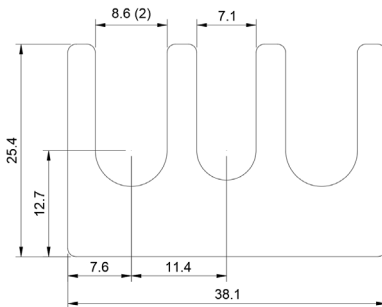

DSCH074

Part No	Description	Thickness	Legacy # \ Shim Set Includes
DSCH074-M025	Metric Shim	.25 mm	M FS 15- mm mm
DSCH074-M050	Metric Shim	.50 mm	M FS 15- mmM
DSCH074-M100	Metric Shim	1.00 mm	M FS 15- mm
DSCH074-M200	Metric Shim	2.00 mm	M FS 15-M
DSCH074-E015	Inch Shim	.015 inch	FS 15- mmM
DSCH074-E032	Inch Shim	.031 inch	FS 15- mm
DSCH074-E062	Inch Shim	.062 inch	FS 15-M
DSCH074-M454	Four Piece Shim Set - Metric	4.50 mm	(1) 2.00 mm, (2) 1.00 mm, (1) .50 mm
DSCH074-M505	Five Piece Shim Set - Metric	5.00 mm	(1) 2.00 mm, (2) 1.00 mm, (2) .50 mm
DSCH074-M506	Six Piece Shim Set - Metric	5.00 mm	(1) 2.00 mm, (2) 1.00 mm, (1) .50 mm, (2) .25 mm
DSCH074-M507	Seven Piece Shim Set - Metric	5.00 mm	(1) 2.00 mm, (1) 1.00 mm, (3) .50 mm, (2) .25 mm
DSCH074-M605	Five Piece Shim Set - Metric	6.00 mm	(2) 2.00 mm, (1) 1.00 mm, (2) .50 mm
DSCH074-E255	Five Piece Shim Set - Inch	.250 inch	(3) .062 Inch, (2) .031 Inch