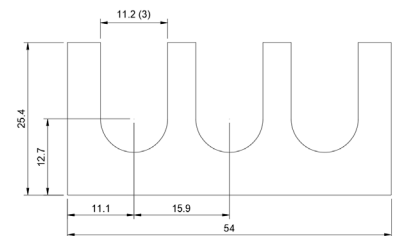

DSCH031

Part No	Description	Thickness	Legacy # \ Shim Set Includes
DSCH031-M025	Metric Shim	.25 mm	FSD 40893-54
DSCH031-M050	Metric Shim	.50 mm	FSD 40893-53
DSCH031-M100	Metric Shim	1.00 mm	FSD 40893-52
DSCH031-M200	Metric Shim	2.00 mm	FSD 40893-51
DSCH031-M454	Four Piece Shim Set - Metric	4.50 mm	(1) 2.00 mm, (2) 1.00 mm, (1) .50 mm
DSCH031-M505	Five Piece Shim Set - Metric	5.00 mm	(1) 2.00 mm, (2) 1.00 mm, (2) .50 mm
DSCH031-M506	Six Piece Shim Set - Metric	5.00 mm	(1) 2.00 mm, (2) 1.00 mm, (1) .50 mm, (2) .25 mm
DSCH031-M507	Seven Piece Shim Set - Metric	5.00 mm	(1) 2.00 mm, (1) 1.00 mm, (3) .50 mm, (2) .25 mm
DSCH031-M605	Five Piece Shim Set - Metric	6.00 mm	(2) 2.00 mm, (1) 1.00 mm, (2) .50 mm