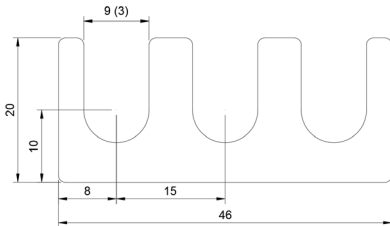

DSCH050

Part No	Description	Thickness	Legacy # \ Shim Set Includes
DSCH050-M025	Metric Shim	.25 mm	ASH302N
DSCH050-M050	Metric Shim	.50 mm	ASH305N
DSCH050-M100	Metric Shim	1.00 mm	ASH310N
DSCH050-M200	Metric Shim	2.00 mm	ASH320N
DSCH050-M454	Four Piece Shim Set - Metric	4.50 mm	(1) 2.00 mm, (2) 1.00 mm, (1) .50 mm
DSCH050-M505	Five Piece Shim Set - Metric	5.00 mm	(1) 2.00 mm, (2) 1.00 mm, (2) .50 mm
DSCH050-M506	Six Piece Shim Set - Metric	5.00 mm	(1) 2.00 mm, (2) 1.00 mm, (1) .50 mm, (2) .25 mm
DSCH050-M507	Seven Piece Shim Set - Metric	5.00 mm	(1) 2.00 mm, (1) 1.00 mm, (3) .50 mm, (2) .25 mm
DSCH050-M605	Five Piece Shim Set - Metric	6.00 mm	(2) 2.00 mm, (1) 1.00 mm, (2) .50 mm