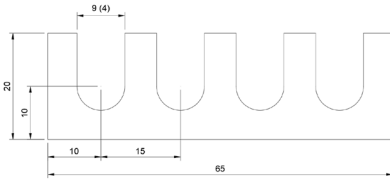

DSCH113

Part No	Description	Thickness	Legacy # \ Shim Set Includes
DSCH113-M010	Metric Shim	0.10 mm	11-38D 336 065\6
DSCH113-M020	Metric Shim	0.20 mm	11-38D 336 065\5
DSCH113-M050	Metric Shim	0.50 mm	11-38D 336 065\4
DSCH113-M100	Metric Shim	1.00 mm	11-38D 336 065\3
DSCH113-M200	Metric Shim	2.00 mm	11-38D 336 065\2
DSCH113-M500	Metric Shim	5.00 mm	11-38D 336 065\1
DSCH113-M505	Five Piece Shim Set - Metric	5.00 mm	(1) 2.00 mm, (2) 1.00 mm, (2) .50 mm