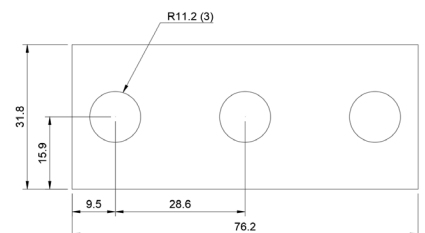

DSCH096

Part No	Description	Thickness	Legacy # \ Shim Set Includes
DSCH096-E015	Inch Shim	.015 inch	CSS 512-3
DSCH096-E032	Inch Shim	.031 inch	CSS 512-1
DSCH096-E062	Inch Shim	.062 inch	CSS 512-2
DSCH096-E155	Five Piece Shim Set - Inch	.150 inch	42-530-2850 \ (1) .062 Inch, (2) .031 Inch, (2) 015 inch