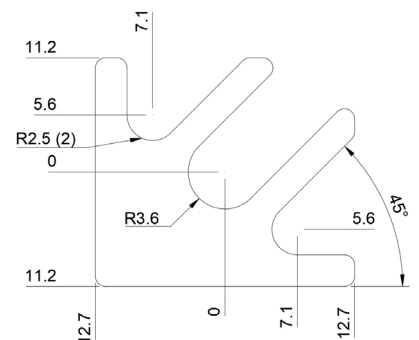

DSCH016

Part No	Description	Thickness	Legacy # \ Shim Set Includes
DSCH016-M025	Metric Shim	.25 mm	FSD 34507-54
DSCH016-M050	Metric Shim	.50 mm	FSD 34507-53
DSCH016-M100	Metric Shim	1.00 mm	FSD 34507-52
DSCH016-M200	Metric Shim	2.00 mm	FSD 34507-51
DSCH016-E015	Inch Shim	.015 inch	FSD 14190-54
DSCH016-E032	Inch Shim	.031 Inch	FSD 14190-52
DSCH016-E062	Inch Shim	.062 inch	FSD 14190-51
DSCH016-M454	Four Piece Shim Set - Metric	4.50 mm	(1) 2.00 mm, (2) 1.00 mm, (1) .50 mm
DSCH016-M505	Five Piece Shim Set - Metric	5.00 mm	(1) 2.00 mm, (2) 1.00 mm, (2) .50 mm
DSCH016-M506	Six Piece Shim Set - Metric	5.00 mm	(1) 2.00 mm, (2) 1.00 mm, (1) .50 mm, (2) .25 mm
DSCH016-M507	Seven Piece Shim Set - Metric	5.00 mm	(1) 2.00 mm, (1) 1.00 mm, (3) .50 mm, (2) .25 mm
DSCH016-M605	Five Piece Shim Set - Metric	6.00 mm	(2) 2.00 mm, (1) 1.00 mm, (2) .50 mm
DSCH016-E255	Five Piece Shim Set - Inch	.250 inch	(3) .062 Inch, (2) .031 Inch