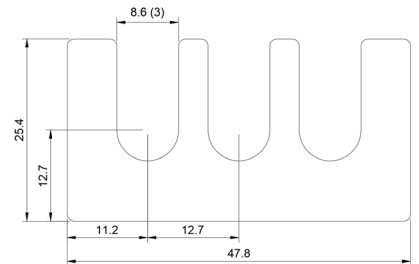

DSCH070

Part No	Description	Thickness	Legacy # \ Shim Set Includes
DSCH070-M025	Metric Shim	.25 mm	M FS 15-HHHH, GSD-D-25
DSCH070-M050	Metric Shim	.50 mm	M FS 15-HHH, GSD-D-50
DSCH070-M100	Metric Shim	1.00 mm	M FS 15-HH, GSD-D-1
DSCH070-M200	Metric Shim	2.00 mm	M FS 15-H, GSD-D-2
DSCH070-E015	Inch Shim	.015 inch	FS 15-HHH
DSCH070-E032	Inch Shim	.031 inch	FS 15-HH
DSCH070-E062	Inch Shim	.062 inch	FS 15-H
DSCH070-M454	Four Piece Shim Set - Metric	4.50 mm	(1) 2.00 mm, (2) 1.00 mm, (1) .50 mm
DSCH070-M505	Five Piece Shim Set - Metric	5.00 mm	(1) 2.00 mm, (2) 1.00 mm, (2) .50 mm
DSCH070-M506	Six Piece Shim Set - Metric	5.00 mm	(1) 2.00 mm, (2) 1.00 mm, (1) .50 mm, (2) .25 mm
DSCH070-M507	Seven Piece Shim Set - Metric	5.00 mm	(1) 2.00 mm, (1) 1.00 mm, (3) .50 mm, (2) .25 mm
DSCH070-M605	Five Piece Shim Set - Metric	6.00 mm	(2) 2.00 mm, (1) 1.00 mm, (2) .50 mm
DSCH070-E255	Five Piece Shim Set - Inch	.250 inch	(3) .062 Inch, (2) .031 Inch