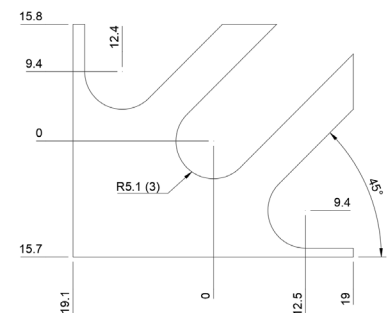

DSCH024

Part No	Description	Thickness	Legacy # \ Shim Set Includes
DSCH024-M025	Metric Shim	.25 mm	FSD 40800-54
DSCH024-M050	Metric Shim	.50 mm	FSD 40800-53
DSCH024-M100	Metric Shim	1.00 mm	FSD 40800-52
DSCH024-M200	Metric Shim	2.00 mm	FSD 40800-51
DSCH024-M454	Four Piece Shim Set - Metric	4.50 mm	(1) 2.00 mm, (2) 1.00 mm, (1) .50 mm
DSCH024-M505	Five Piece Shim Set - Metric	5.00 mm	(1) 2.00 mm, (2) 1.00 mm, (2) .50 mm
DSCH024-M506	Six Piece Shim Set - Metric	5.00 mm	(1) 2.00 mm, (2) 1.00 mm, (1) .50 mm, (2) .25 mm
DSCH024-M507	Seven Piece Shim Set - Metric	5.00 mm	(1) 2.00 mm, (1) 1.00 mm, (3) .50 mm, (2) .25 mm
DSCH024-M605	Five Piece Shim Set - Metric	6.00 mm	(2) 2.00 mm, (1) 1.00 mm, (2) .50 mm