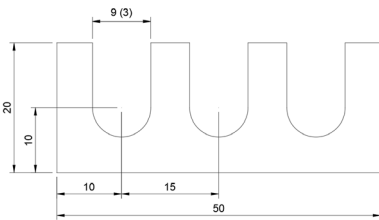

DSCH114

Part No	Description	Thickness	Legacy # \ Shim Set Includes
DSCH114-M010	Metric Shim	0.10 mm	11-38D 336 066\6
DSCH114-M020	Metric Shim	0.20 mm	11-38D 336 066\5
DSCH114-M050	Metric Shim	0.50 mm	11-38D 336 066\4
DSCH114-M100	Metric Shim	1.00 mm	11-38D 336 066\3
DSCH114-M200	Metric Shim	2.00 mm	11-38D 336 066\2
DSCH114-M500	Metric Shim	5.00 mm	11-38D 336 066\1
DSCH114-M505	Five Piece Shim Set - Metric	5.00 mm	(1) 2.00 mm, (2) 1.00 mm, (2) .50 mm