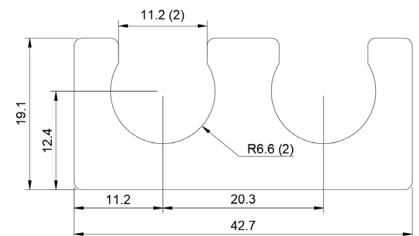

DSCH007

Part No	Description	Thickness	Legacy # \ Shim Set Includes
DSCH007-M025	Metric Shim	.25 mm	FSD 34498-54
DSCH007-M050	Metric Shim	.50 mm	FSD 34498-53
DSCH007-M100	Metric Shim	1.00 mm	FSD 34498-52
DSCH007-M200	Metric Shim	2.00 mm	FSD 34498-51
DSCH007-E015	Inch Shim	.015 inch	FSD 14067-54
DSCH007-E032	Inch Shim	.031 Inch	FSD 14067-52
DSCH007-E062	Inch Shim	.062 inch	FSD 14067-51
DSCH007-M454	Four Piece Shim Set - Metric	4.50 mm	(1) 2.00 mm, (2) 1.00 mm, (1) .50 mm
DSCH007-M505	Five Piece Shim Set - Metric	5.00 mm	(1) 2.00 mm, (2) 1.00 mm, (2) .50 mm
DSCH007-M506	Six Piece Shim Set - Metric	5.00 mm	(1) 2.00 mm, (2) 1.00 mm, (1) .50 mm, (2) .25 mm
DSCH007-M507	Seven Piece Shim Set - Metric	5.00 mm	(1) 2.00 mm, (1) 1.00 mm, (3) .50 mm, (2) .25 mm
DSCH007-M605	Five Piece Shim Set - Metric	6.00 mm	(2) 2.00 mm, (1) 1.00 mm, (2) .50 mm
DSCH007-E255	Five Piece Shim Set - Inch	.250 inch	(3) .062 Inch, (2) .031 Inch