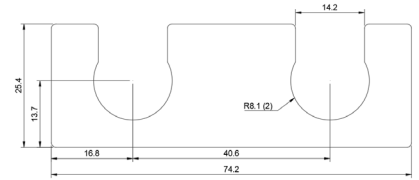

NON - NAAMS SHIMS

*To see product pages, click on the part number

DSCH013

Part No	Description	Thickness	Legacy # \ Shim Set Includes
DSCH013-M025	Metric Shim	.25 mm	FSD 34504-54
DSCH013-M050	Metric Shim	.50 mm	FSD 34504-53
DSCH013-M100	Metric Shim	1.00 mm	FSD 34504-52
DSCH013-M200	Metric Shim	2.00 mm	FSD 34504-51
DSCH013-E015	Inch Shim	.015 inch	FSD 14053-54
DSCH013-E032	Inch Shim	.031 Inch	FSD 14053-52
DSCH013-E062	Inch Shim	.062 inch	FSD 14053-51
DSCH013-M454	Four Piece Shim Set - Metric	4.50 mm	(1) 2.00 mm, (2) 1.00 mm, (1) .50 mm
DSCH013-M505	Five Piece Shim Set - Metric	5.00 mm	(1) 2.00 mm, (2) 1.00 mm, (2) .50 mm
DSCH013-M506	Six Piece Shim Set - Metric	5.00 mm	(1) 2.00 mm, (2) 1.00 mm, (1) .50 mm, (2) .25 mm
DSCH013-M507	Seven Piece Shim Set - Metric	5.00 mm	(1) 2.00 mm, (1) 1.00 mm, (3) .50 mm, (2) .25 mm
DSCH013-M605	Five Piece Shim Set - Metric	6.00 mm	(2) 2.00 mm, (1) 1.00 mm, (2) .50 mm
DSCH013-E255	Five Piece Shim Set - Inch	.250 inch	(3) .062 Inch, (2) .031 Inch