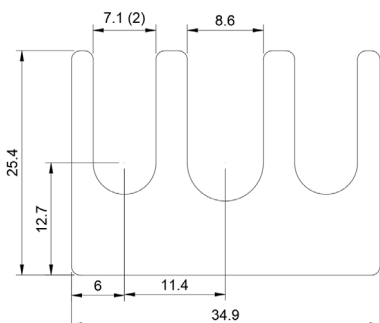

DSCH068

Part No	Description	Thickness	Legacy # \ Shim Set Includes
DSCH068-M025	Metric Shim	.25 mm	M FS 15-FFFF
DSCH068-M050	Metric Shim	.50 mm	M FS 15-FFF
DSCH068-M100	Metric Shim	1.00 mm	M FS 15-FF
DSCH068-M200	Metric Shim	2.00 mm	M FS 15-F
DSCH068-E015	Inch Shim	.015 inch	FS 15-FFF
DSCH068-E032	Inch Shim	.031 inch	FS 15-FF
DSCH068-E062	Inch Shim	.062 inch	FS 15-F
DSCH068-M454	Four Piece Shim Set - Metric	4.50 mm	(1) 2.00 mm, (2) 1.00 mm, (1) .50 mm
DSCH068-M505	Five Piece Shim Set - Metric	5.00 mm	(1) 2.00 mm, (2) 1.00 mm, (2) .50 mm
DSCH068-M506	Six Piece Shim Set - Metric	5.00 mm	(1) 2.00 mm, (2) 1.00 mm, (1) .50 mm, (2) .25 mm
DSCH068-M507	Seven Piece Shim Set - Metric	5.00 mm	(1) 2.00 mm, (1) 1.00 mm, (3) .50 mm, (2) .25 mm
DSCH068-M605	Five Piece Shim Set - Metric	6.00 mm	(2) 2.00 mm, (1) 1.00 mm, (2) .50 mm
DSCH068-E255	Five Piece Shim Set - Inch	.250 inch	(3) .062 Inch, (2) .031 Inch