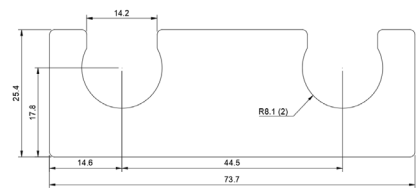

DSCH014

Part No	Description	Thickness	Legacy # \ Shim Set Includes
DSCH014-M025	Metric Shim	.25 mm	FSD 34505-54
DSCH014-M050	Metric Shim	.50 mm	FSD 34505-53
DSCH014-M100	Metric Shim	1.00 mm	FSD 34505-52
DSCH014-M200	Metric Shim	2.00 mm	FSD 34505-51
DSCH014-E015	Inch Shim	.015 inch	FSD 14068-54
DSCH014-E032	Inch Shim	.031 Inch	FSD 14068-52
DSCH014-E062	Inch Shim	.062 inch	FSD 14068-51
DSCH014-M454	Four Piece Shim Set - Metric	4.50 mm	(1) 2.00 mm, (2) 1.00 mm, (1) .50 mm
DSCH014-M505	Five Piece Shim Set - Metric	5.00 mm	(1) 2.00 mm, (2) 1.00 mm, (2) .50 mm
DSCH014-M506	Six Piece Shim Set - Metric	5.00 mm	(1) 2.00 mm, (2) 1.00 mm, (1) .50 mm, (2) .25 mm
DSCH014-M507	Seven Piece Shim Set - Metric	5.00 mm	(1) 2.00 mm, (1) 1.00 mm, (3) .50 mm, (2) .25 mm
DSCH014-M605	Five Piece Shim Set - Metric	6.00 mm	(2) 2.00 mm, (1) 1.00 mm, (2) .50 mm
DSCH014-E255	Five Piece Shim Set - Inch	.250 inch	(3) .062 Inch, (2) .031 Inch