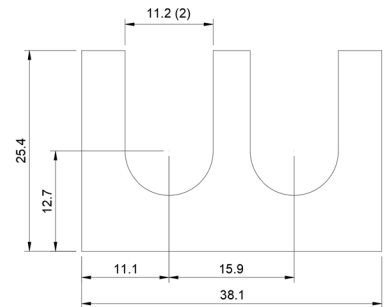

DSCH030

Part No	Description	Thickness	Legacy # \ Shim Set Includes
DSCH030-M025	Metric Shim	.25 mm	FSD 40892-54
DSCH030-M050	Metric Shim	.50 mm	FSD 40892-53
DSCH030-M100	Metric Shim	1.00 mm	FSD 40892-52
DSCH030-M200	Metric Shim	2.00 mm	FSD 40892-51
DSCH030-M454	Four Piece Shim Set - Metric	4.50 mm	(1) 2.00 mm, (2) 1.00 mm, (1) .50 mm
DSCH030-M505	Five Piece Shim Set - Metric	5.00 mm	(1) 2.00 mm, (2) 1.00 mm, (2) .50 mm
DSCH030-M506	Six Piece Shim Set - Metric	5.00 mm	(1) 2.00 mm, (2) 1.00 mm, (1) .50 mm, (2) .25 mm
DSCH030-M507	Seven Piece Shim Set - Metric	5.00 mm	(1) 2.00 mm, (1) 1.00 mm, (3) .50 mm, (2) .25 mm
DSCH030-M605	Five Piece Shim Set - Metric	6.00 mm	(2) 2.00 mm, (1) 1.00 mm, (2) .50 mm