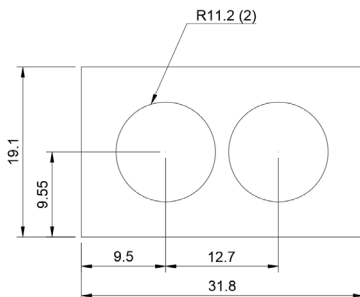

DSCH084

Part No	Description	Thickness	Legacy # \ Shim Set Includes
DSCH084-E015	Inch Shim	.015 inch	CSS 35-3
DSCH084-E032	Inch Shim	.031 inch	CSS 35-1
DSCH084-E062	Inch Shim	.062 inch	CSS 35-2
DSCH084-F155	Five Piece Shim Set - Inch	.150 inch	42-530-2525 \ (1) .062 Inch, (2) .031 Inch, (2) 015 inch