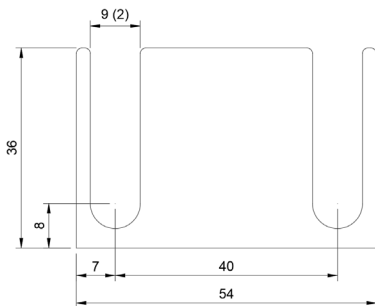

DSCH052

Part No	Description	Thickness	Legacy # \ Shim Set Includes
DSCH052-M025	Metric Shim	.25 mm	DSC602S
DSCH052-M050	Metric Shim	.50 mm	DSC605S
DSCH052-M100	Metric Shim	1.00 mm	DSC610S
DSCH052-M200	Metric Shim	2.00 mm	DSC620S
DSCH052-M454	Four Piece Shim Set - Metric	4.50 mm	(1) 2.00 mm, (2) 1.00 mm, (1) .50 mm
DSCH052-M505	Five Piece Shim Set - Metric	5.00 mm	(1) 2.00 mm, (2) 1.00 mm, (2) .50 mm
DSCH052-M506	Six Piece Shim Set - Metric	5.00 mm	(1) 2.00 mm, (2) 1.00 mm, (1) .50 mm, (2) .25 mm
DSCH052-M507	Seven Piece Shim Set - Metric	5.00 mm	(1) 2.00 mm, (1) 1.00 mm, (3) .50 mm, (2) .25 mm
DSCH052-M605	Five Piece Shim Set - Metric	6.00 mm	(2) 2.00 mm, (1) 1.00 mm, (2) .50 mm